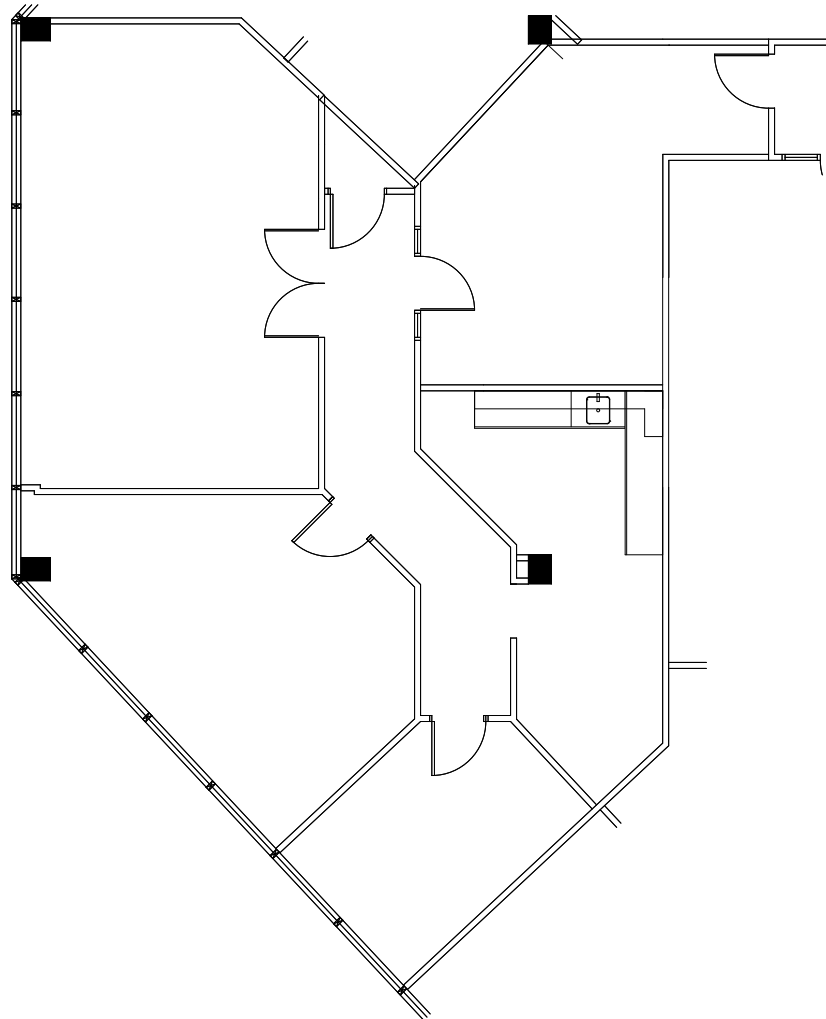

11111 KATY FREEWAY | HOUSTON, TEXAS 77079

Suite 680 - 1,776 SF

**Robert LaCoure**  
Senior Director  
+1 832 919 8425  
robert.lacoure@cushwake.com

**Jill Nesloney**  
Director  
+1 832 699 3001  
jill.nesloney@cushwake.com