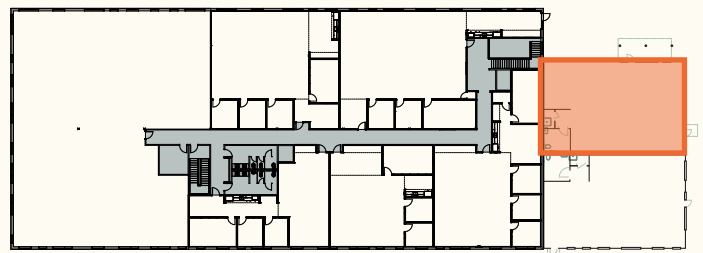

Suite 81020

2,415 SF

First Floor

Office Space For Lease at Leander Union - 10860 Crystal Falls Pkwy, Leander, TX 78641