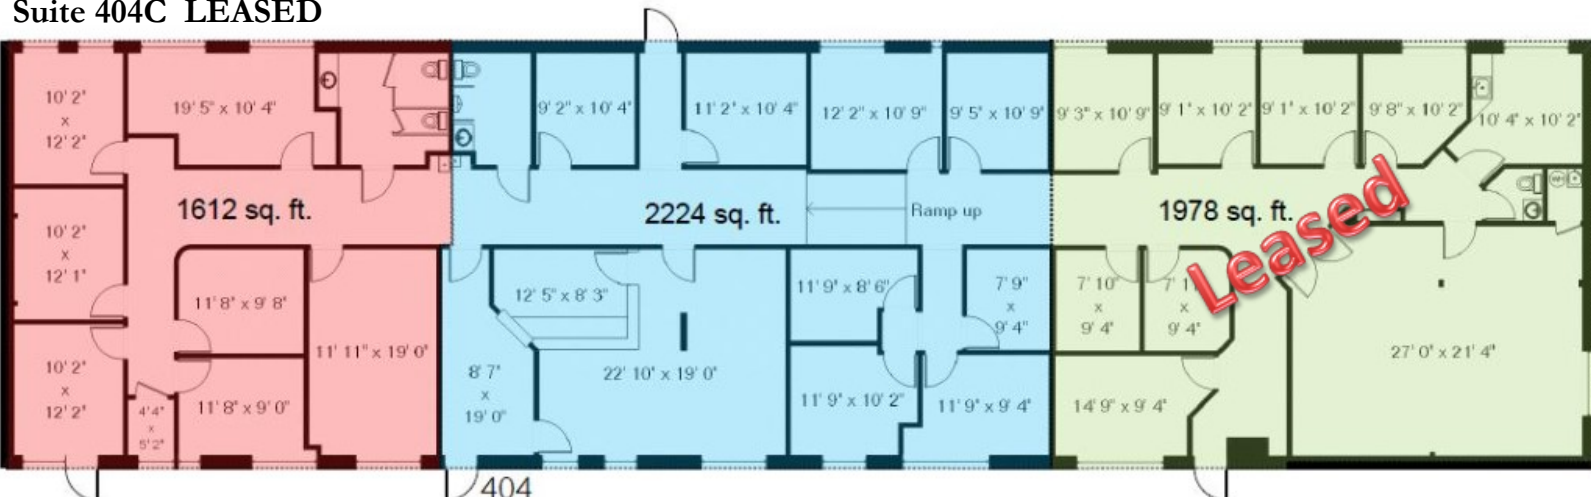

#### Lease Information

- **Availability:** **+3,836 SF**
- **Lease Rate:** **\$15.00/SF**
- **Lease Type:** **Modified Gross**
- **Use:** **Office/Retail**

# Site Plan & Floor Plan

- Suite 404A ± 1,612 SF
- Suite 404B ± 2,224 SF
- Suite 404C LEASED

Exclusively Represented by:  
**Robert Nolan**  
 (c)520-465-5946

**Oxford**  
 REALTY ADVISORS  
 6262 N. Swan Road, Suite 175  
 Tucson, AZ 85718  
 Phone (520) 232-0200  
 Fax (520) 232-0300  
 www.oxfordrealtyadvisors.com