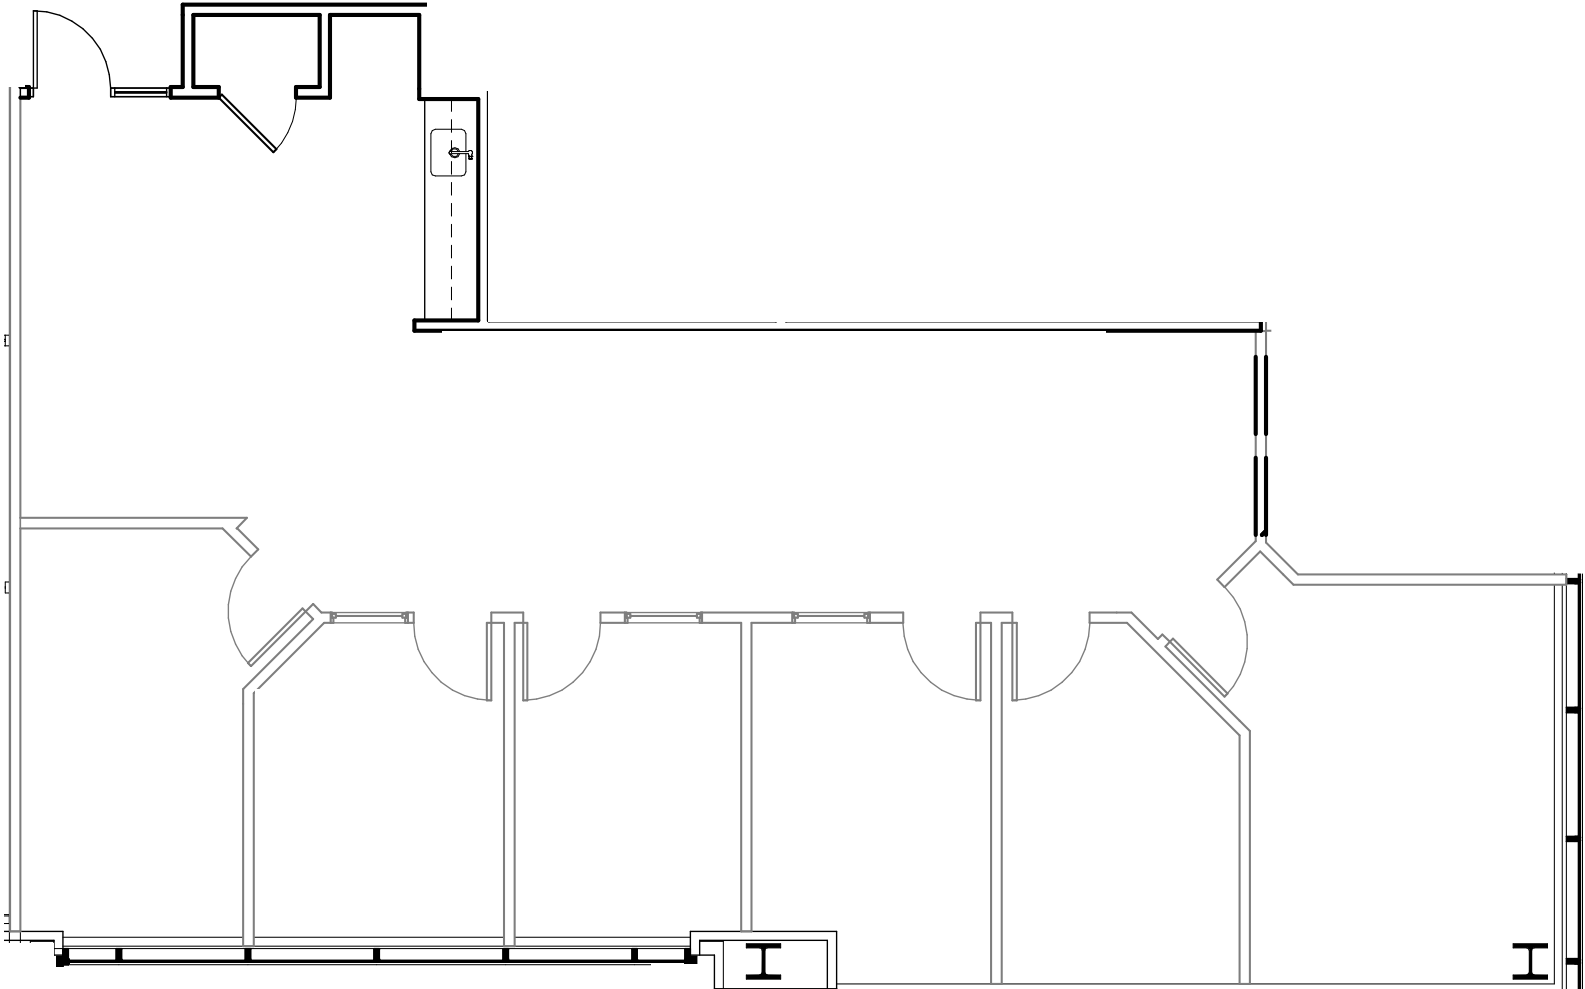

CHARTER SQUARE

555 Fayetteville Street | Raleigh

Suite 201 | 1,908 RSF

Disclaimer: The above floor plans are not to scale. The available space shown is a representative layout. Furniture not included.

CHARTER SQUARE

555 Fayetteville Street | Raleigh

Suite 201 | 1,908 RSF

Disclaimer: The above floor plans are not to scale. The available space shown is a representative layout.