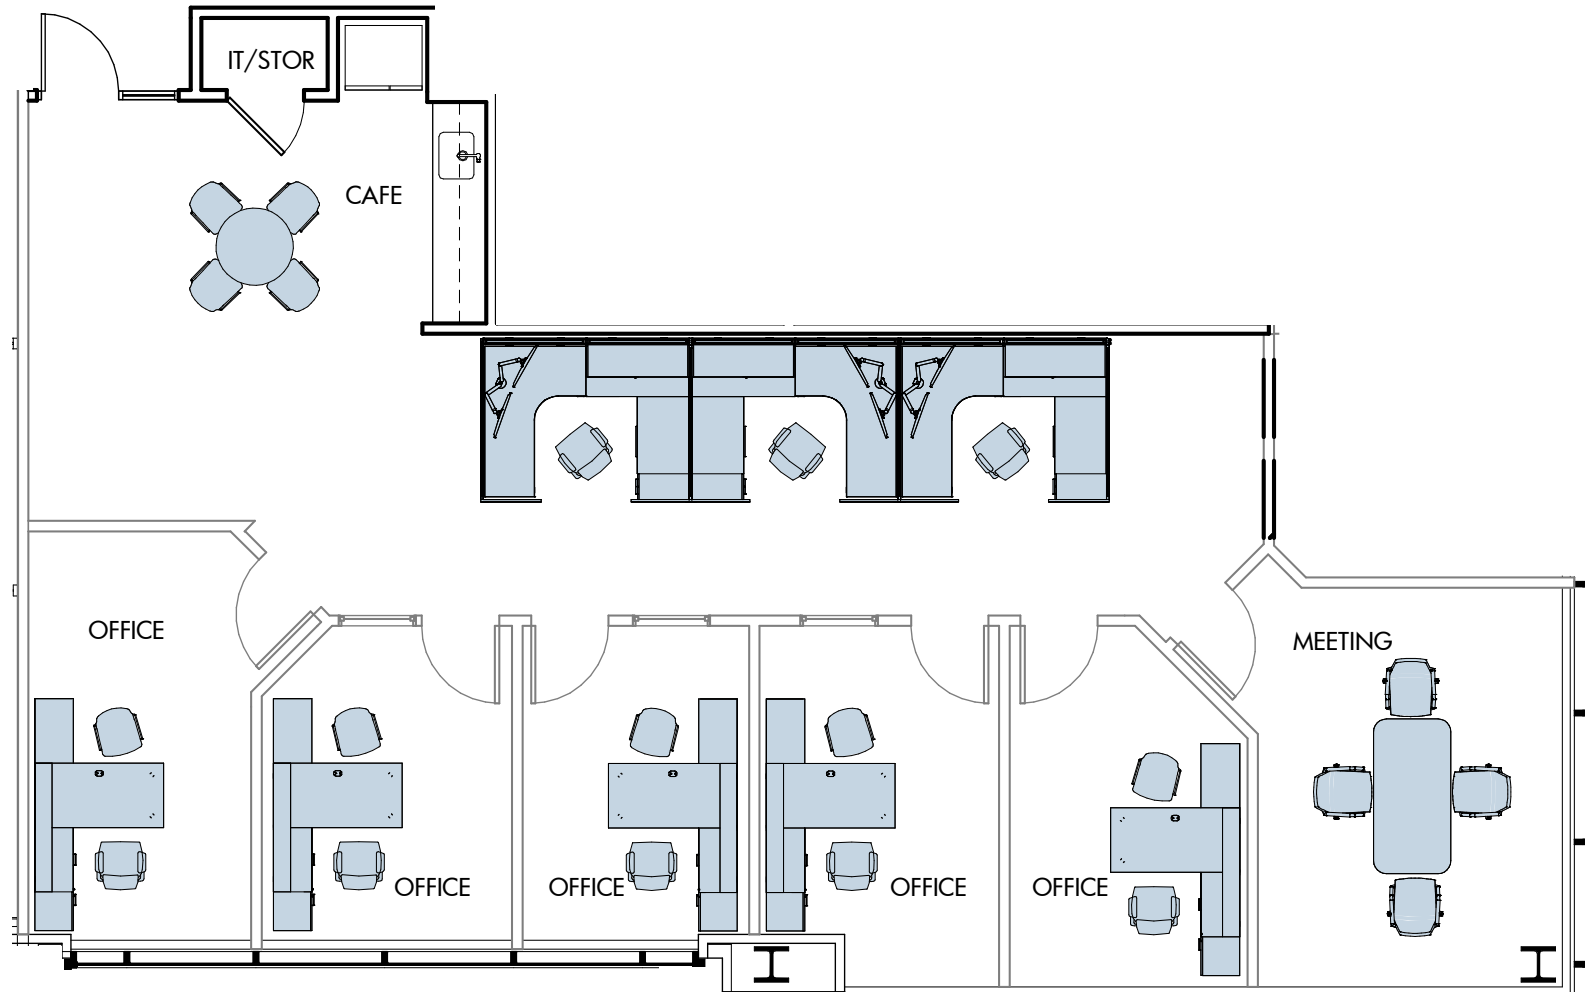

CHARTER SQUARE

555 Fayetteville Street | Raleigh

Suite 201 | 1,908 RSF

Disclaimer: The above floor plans are not to scale. The available space shown is a representative layout. Furniture not included.

CHARTER SQUARE

555 Fayetteville Street | Raleigh

Suite 201 | 1,908 RSF

Disclaimer: The above floor plans are not to scale. The available space shown is a representative layout.