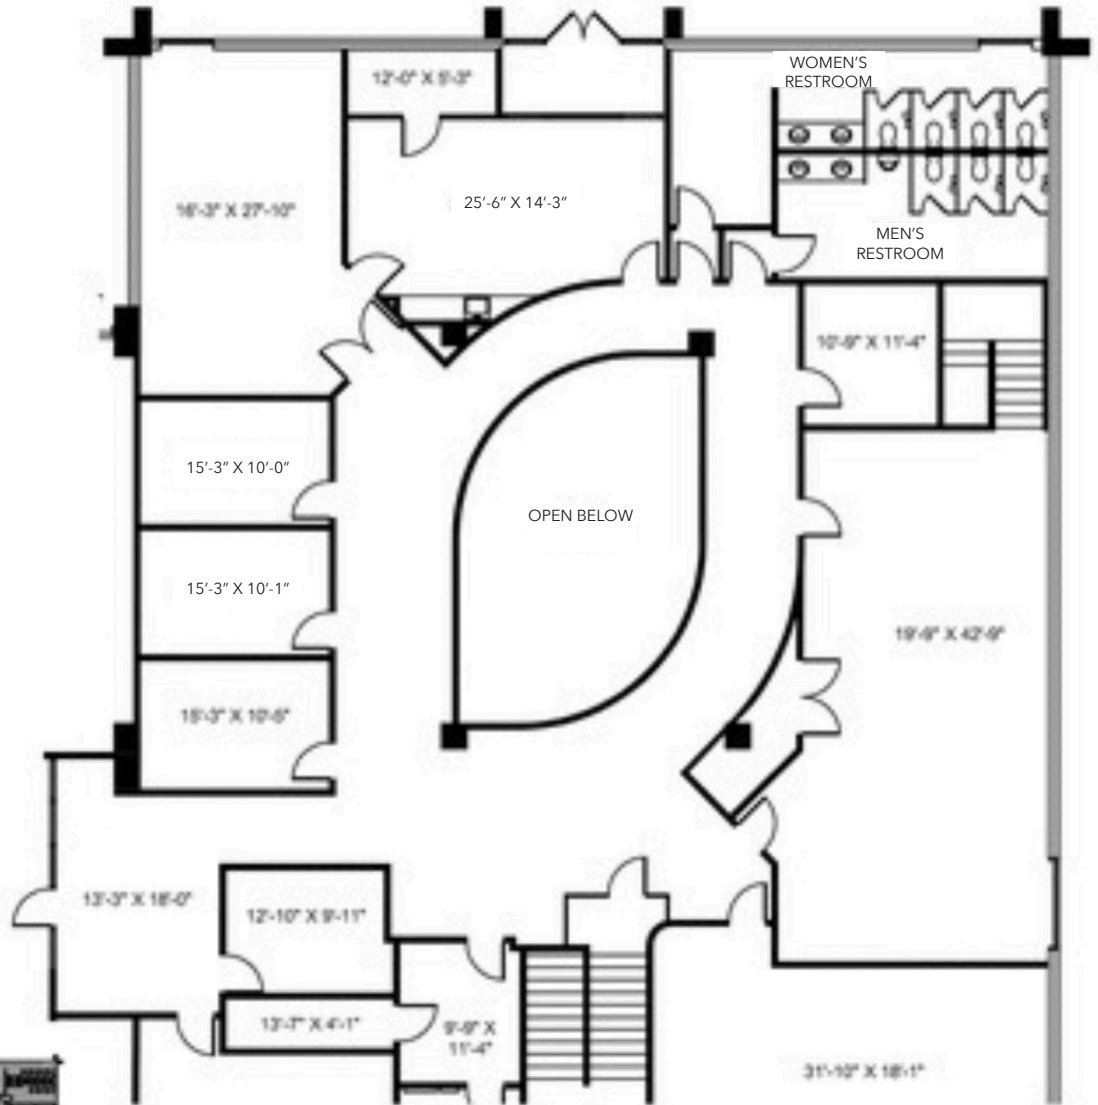

800 W AIRPORT FREEWAY IRVING, TEXAS 75062

FLOOR PLAN - SUITE 201

7,788 RSF

Key Plan

Justin Owen | 214.253.0797
jowen@dominuscommercial.com

Dallas | 214.941.9500
1825 Market Center Blvd, #420

Fort Worth | 817.242.2361
909 W Magnolia Ave, #2