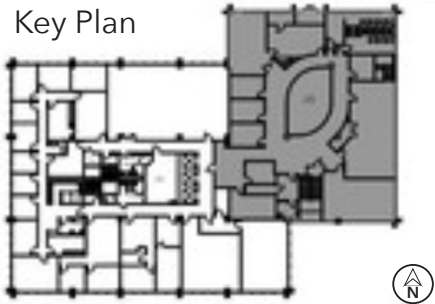

800 W AIRPORT FREEWAY IRVING, TEXAS 75062

FLOOR PLAN - SUITE 201

7,788 RSF

Key Plan

Justin Owen | 214.253.0797
jowen@dominuscommercial.com

Dallas | 214.941.9500
1825 Market Center Blvd, #420

Fort Worth | 817.242.2361
909 W Magnolia Ave, #2