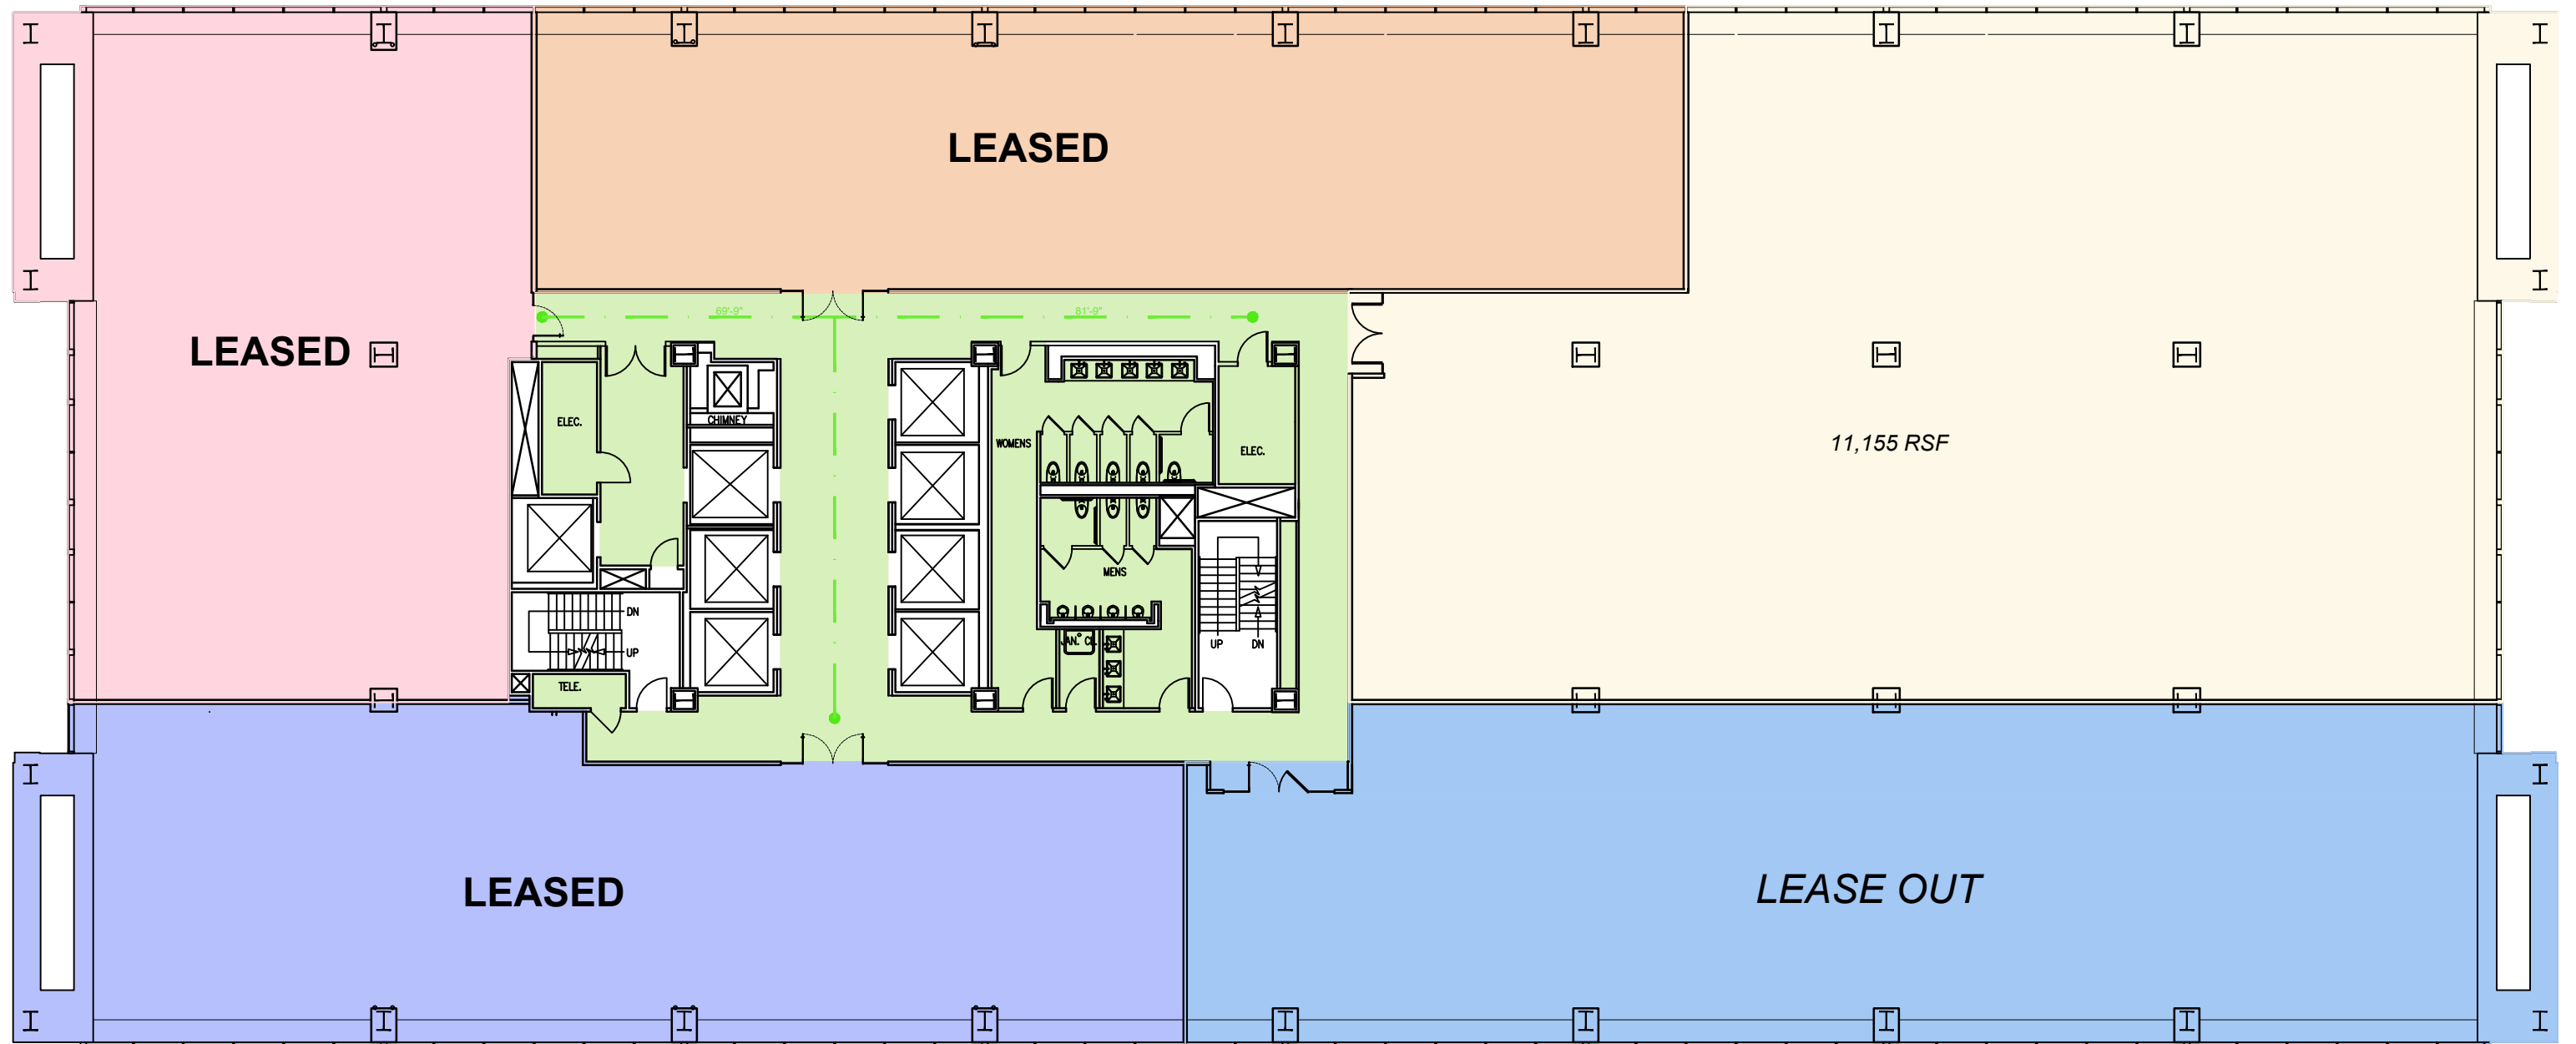

WEST 58TH STREET

11,155 RSF

LEASED

LEASE OUT

LEASED

LEASED

SHARED AREA

PROPOSED TENANT C AREA 11,155 RSF

PROPOSED TENANT D AREA 7,080 RSF

PROPOSED TENANT E AREA

WEST 57TH STREET