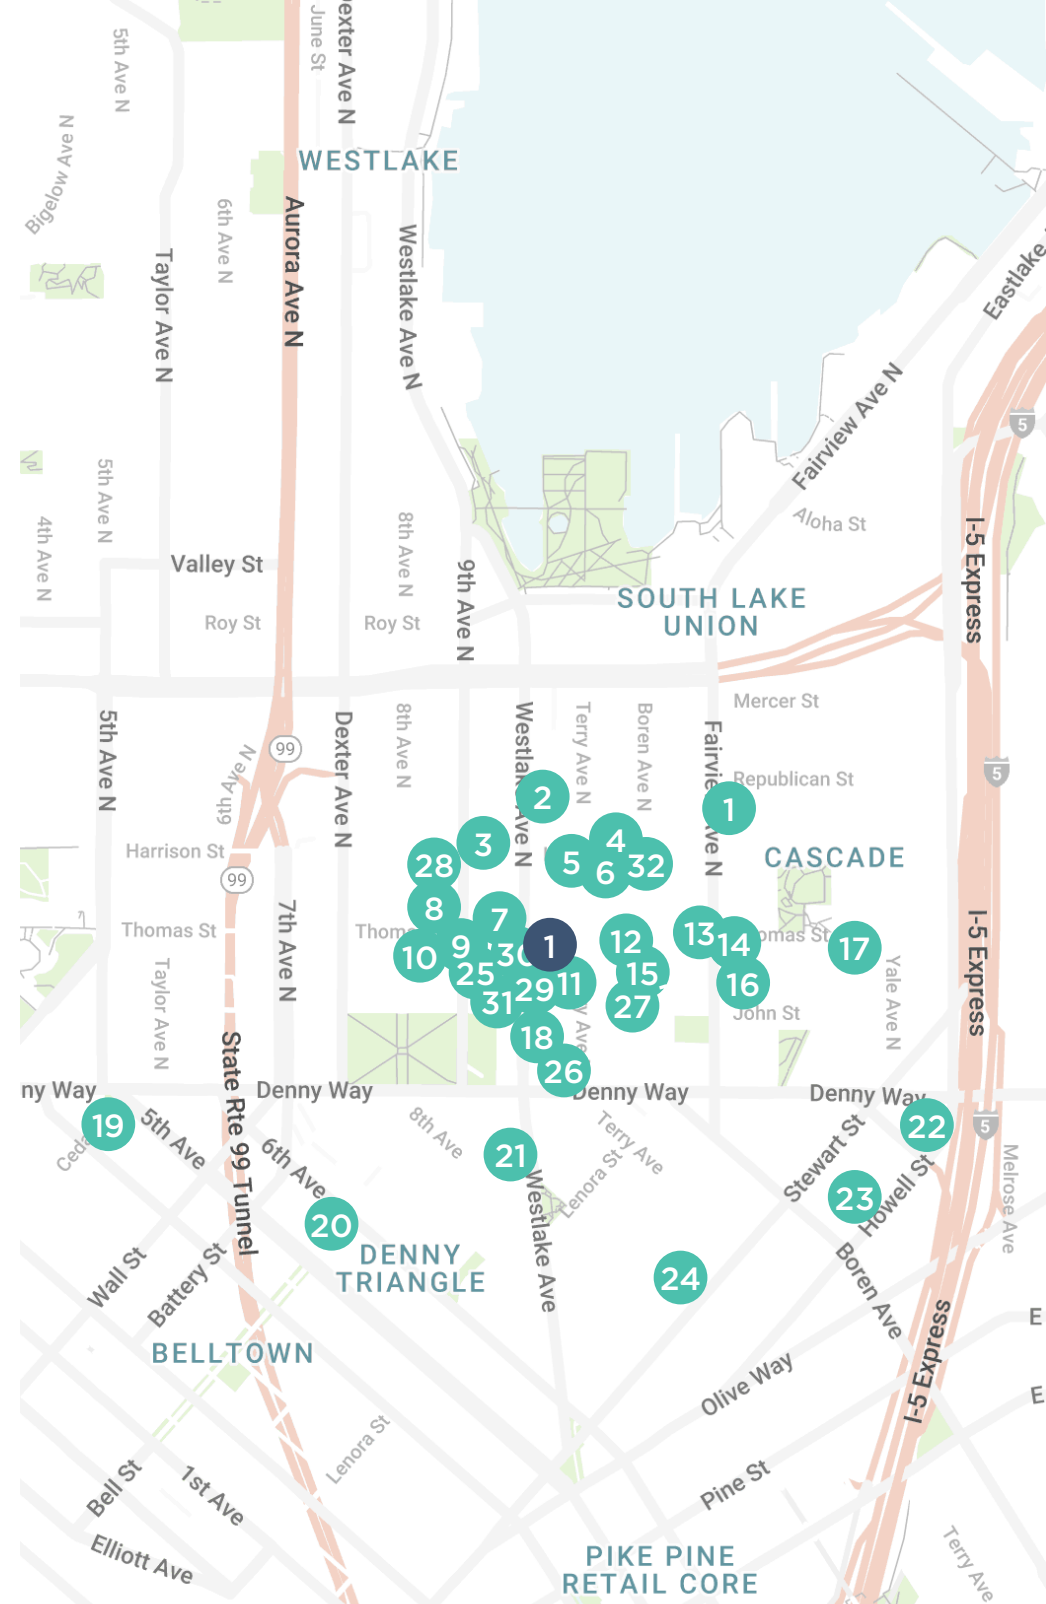

NEARBY AMENITIES

1. 224 Westlake Ave N

Restaurants and Cafés

1. mbar
2. The Berliner Döner Kebab
3. Sam's Tavern
4. LOCAL Public Eatery Terry Ave
5. Portage Bay Cafe - South Lake Union
6. Cactus South Lake Union
7. Local Coffee Spot- Westlake
8. Cafe An'Clair - 9th & Thomas
9. Thomas Street Warehouse
10. Gold Bar
11. Chipotle Mexican Grill
12. Evergreens Salad
13. Cascade Coffee Works
14. El Grito Taqueria
15. Stella Fiore Wood Fired Pizza
16. Mala & Satay
17. Lunchbox Lab Burgers, Shakes and Bar
18. Sushi Katsu-ya
19. The 5 Point Cafe | 24 Hour Legendary Dive Bar & Diner
20. Fulcrum Café
21. The Butcher's Table
22. RAZZÍ'S PIZZERIA DOWNTOWN
23. Keys on Main
24. Grumpy Bean
25. Jack's BBQ - SLU
26. Barry's Seattle
27. Thai Thani Kitchen
28. Hurry Curry of Tokyo - South Lake Union
29. Homegrown
30. BB's Teriyaki Grill
31. canteenM
32. Zoka Coffee