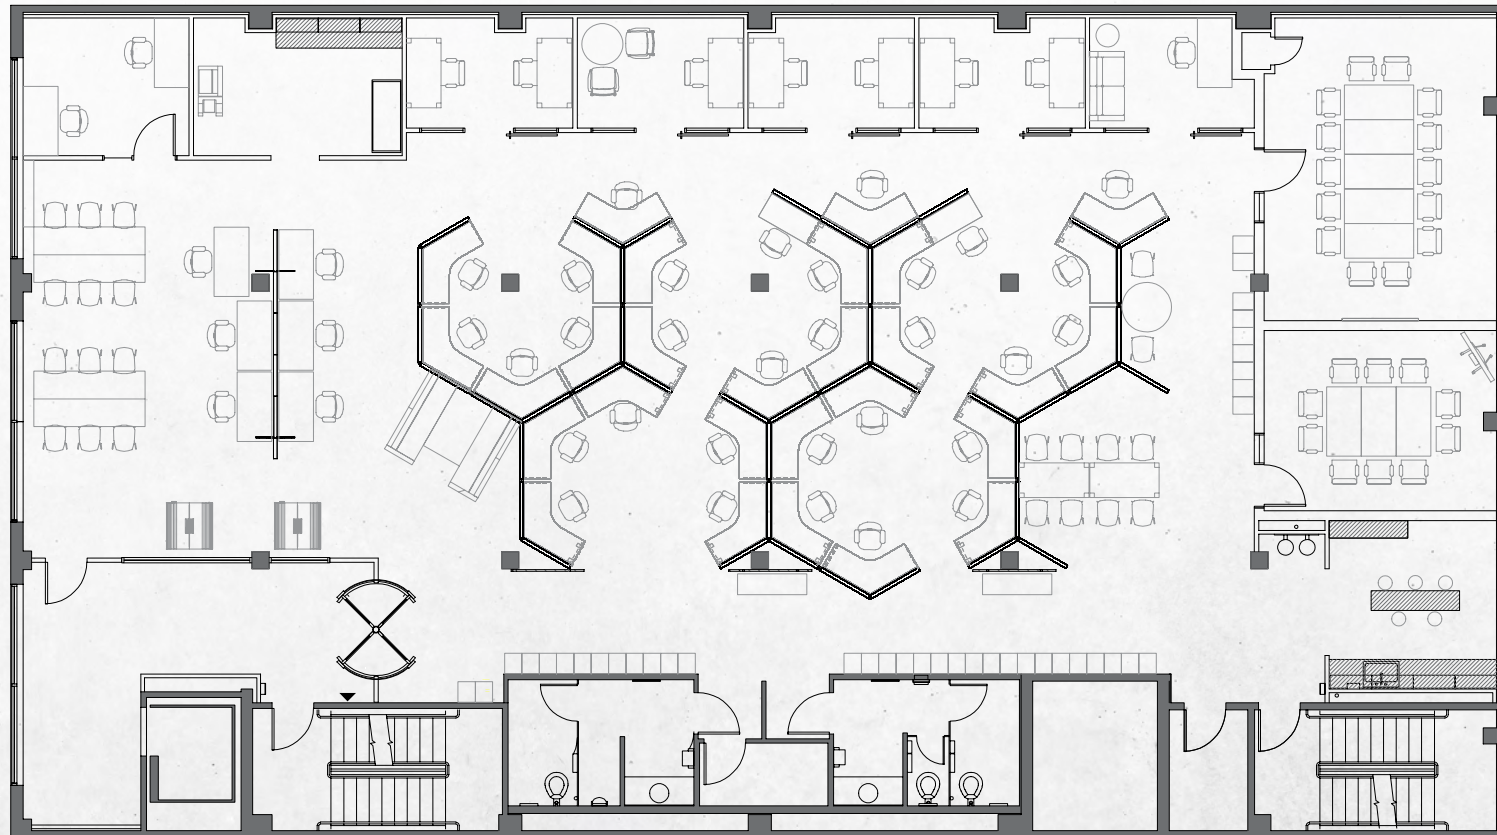

Floor 2	6,123 SF
Floor 3	6,104 SF
Total SF	12,227 SF

# FLOOR 2 PLAN

360° TAKE A VIRTUAL TOUR

6,123 SF | 31 Desks | 6 Offices | 2 Phone Rooms | 2 Conference Rooms | 1 Kitchenette

Westlake Avenue

# FLOOR 3 PLAN

360° TAKE A VIRTUAL TOUR

6,104 SF | 28 Desks | 3 Offices | 1 Kitchen | 1 Call Room

Westlake Avenue