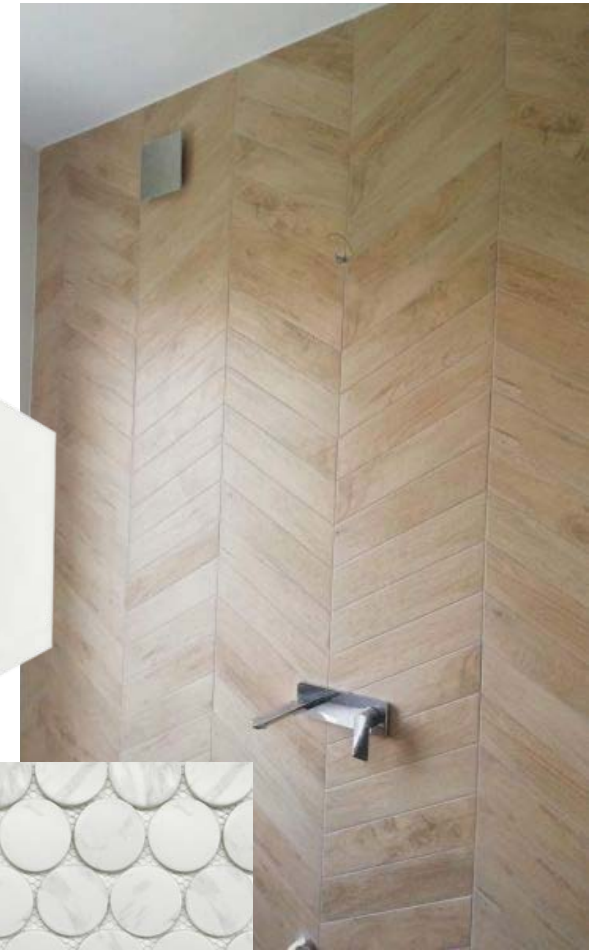

# Master Bath

Vanity Light: Ace

Countertops: Ella

Cabinets: Shale

Wall : Borneo Fresno chevron  
Floor Tile: White Hex  
Shower floor: Carrera rounds

Unit #1

Paradise Cay  
Townhouses

Brookside  
Development

# Powder Bath

Countertops:  
Cambria Clare

Vanity Light: Blade

Cabinets: Mochatini

Floor Tile: Roca Pigment Multicolor Terrazo 32x32

Bath 2

Vanity Light: Argo

Countertops:  
Cambria Clare