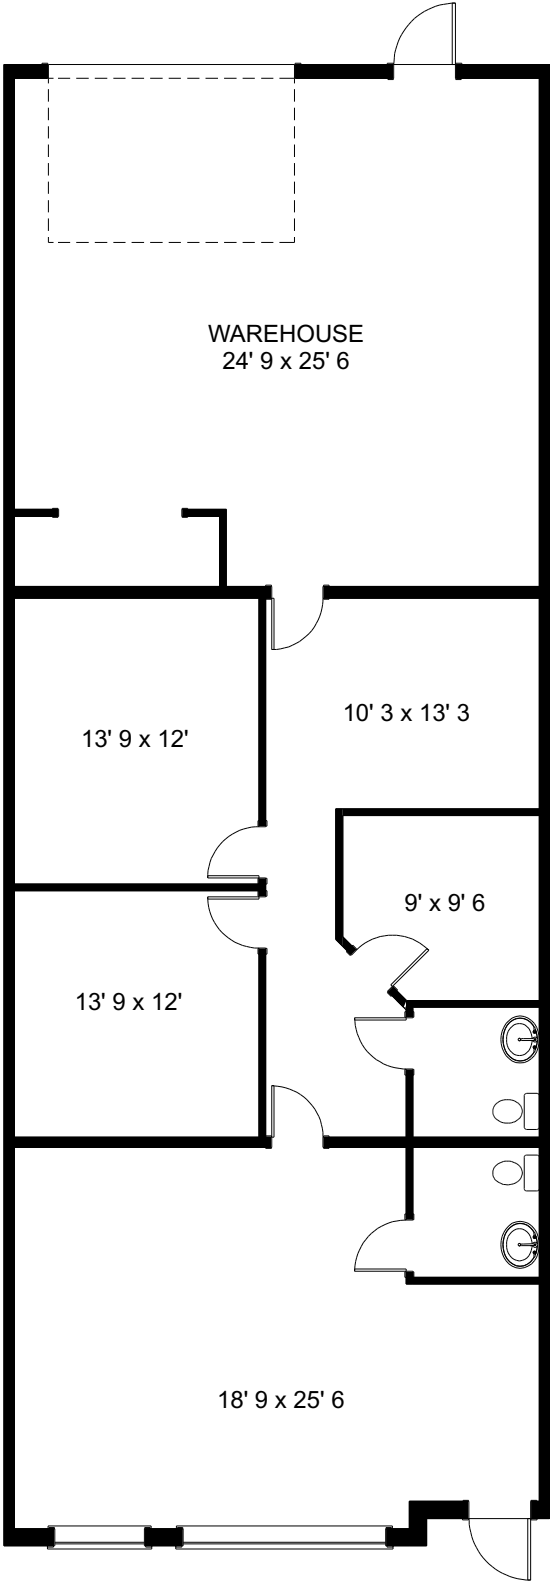

1045 COLLIER CENTER WAY
SUITE 3
NAPLES, FL

TOTAL AREA

1859 sq. ft.