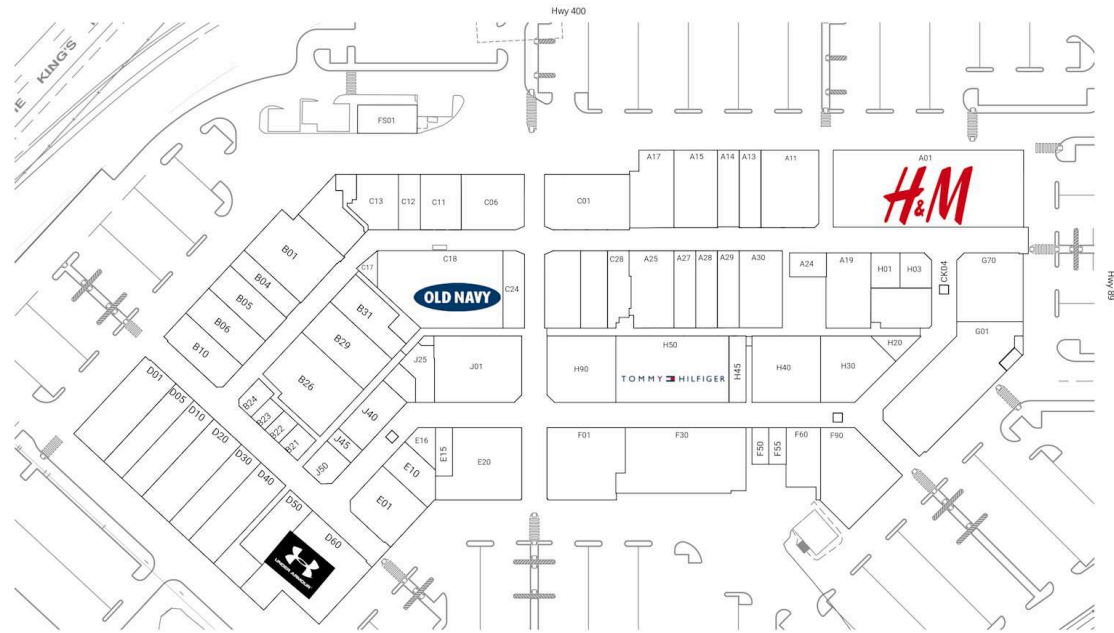

Tanger Outlets Cookstown

Innisfil, Ontario
3311 County Road
89, Unit A23
Highway 400 and
Highway 89

Mackenzie Bigioni
MBigioni@riocan.com
647-237-4386

■ Shadow Anchor

This site plan is presented solely for the purpose of identifying the approximate location and size of the building, and intended for use as a reference only. Ce plan de site est présenté uniquement dans le but d'identifier l'emplacement approximatif et la taille du bâtiment, et destiné à être utilisé comme référence seulement.

riocan.com | 1-800-465-2733