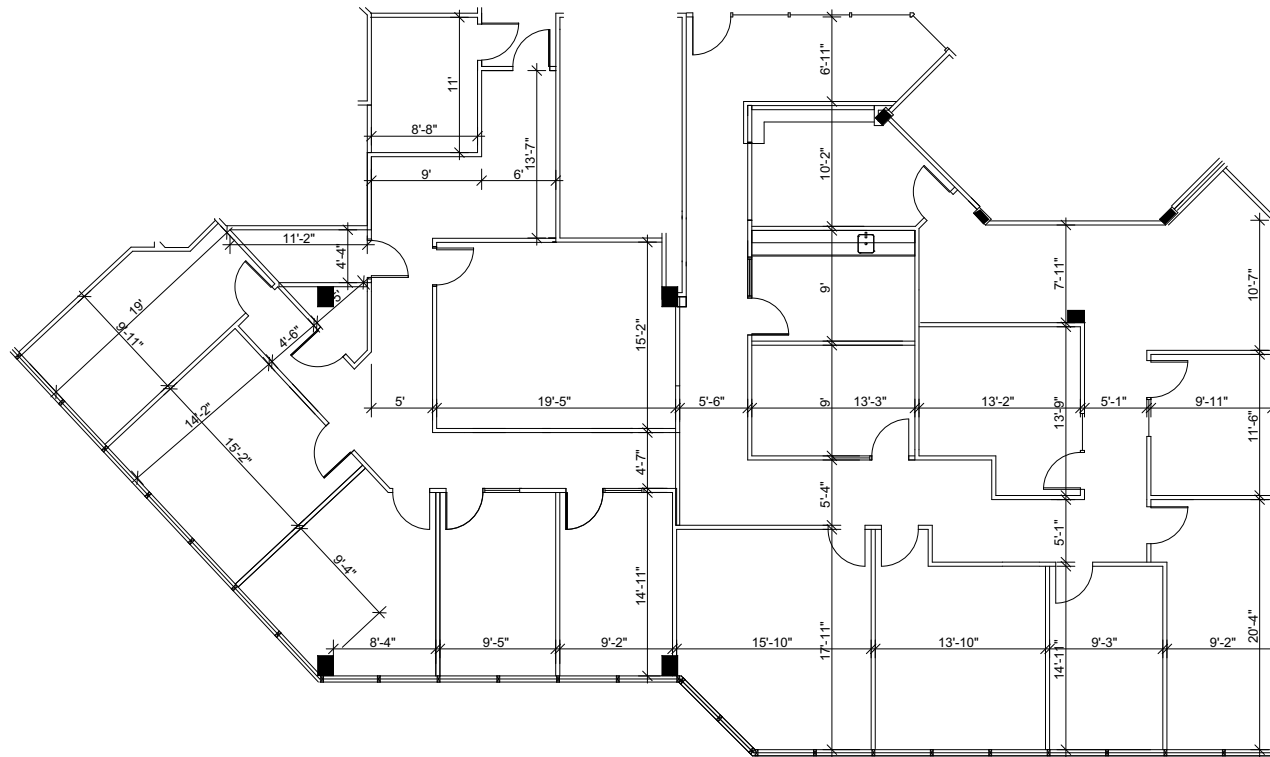

# 1111 KATY FREEWAY | HOUSTON, TEXAS 77079

Suite 900 - 4,784 SF

**Robert LaCoure**  
Senior Director  
+1 832 919 8425  
robert.lacoure@cushwake.com

**Jill Nesloney**  
Director  
+1 832 699 3001  
jill.nesloney@cushwake.com