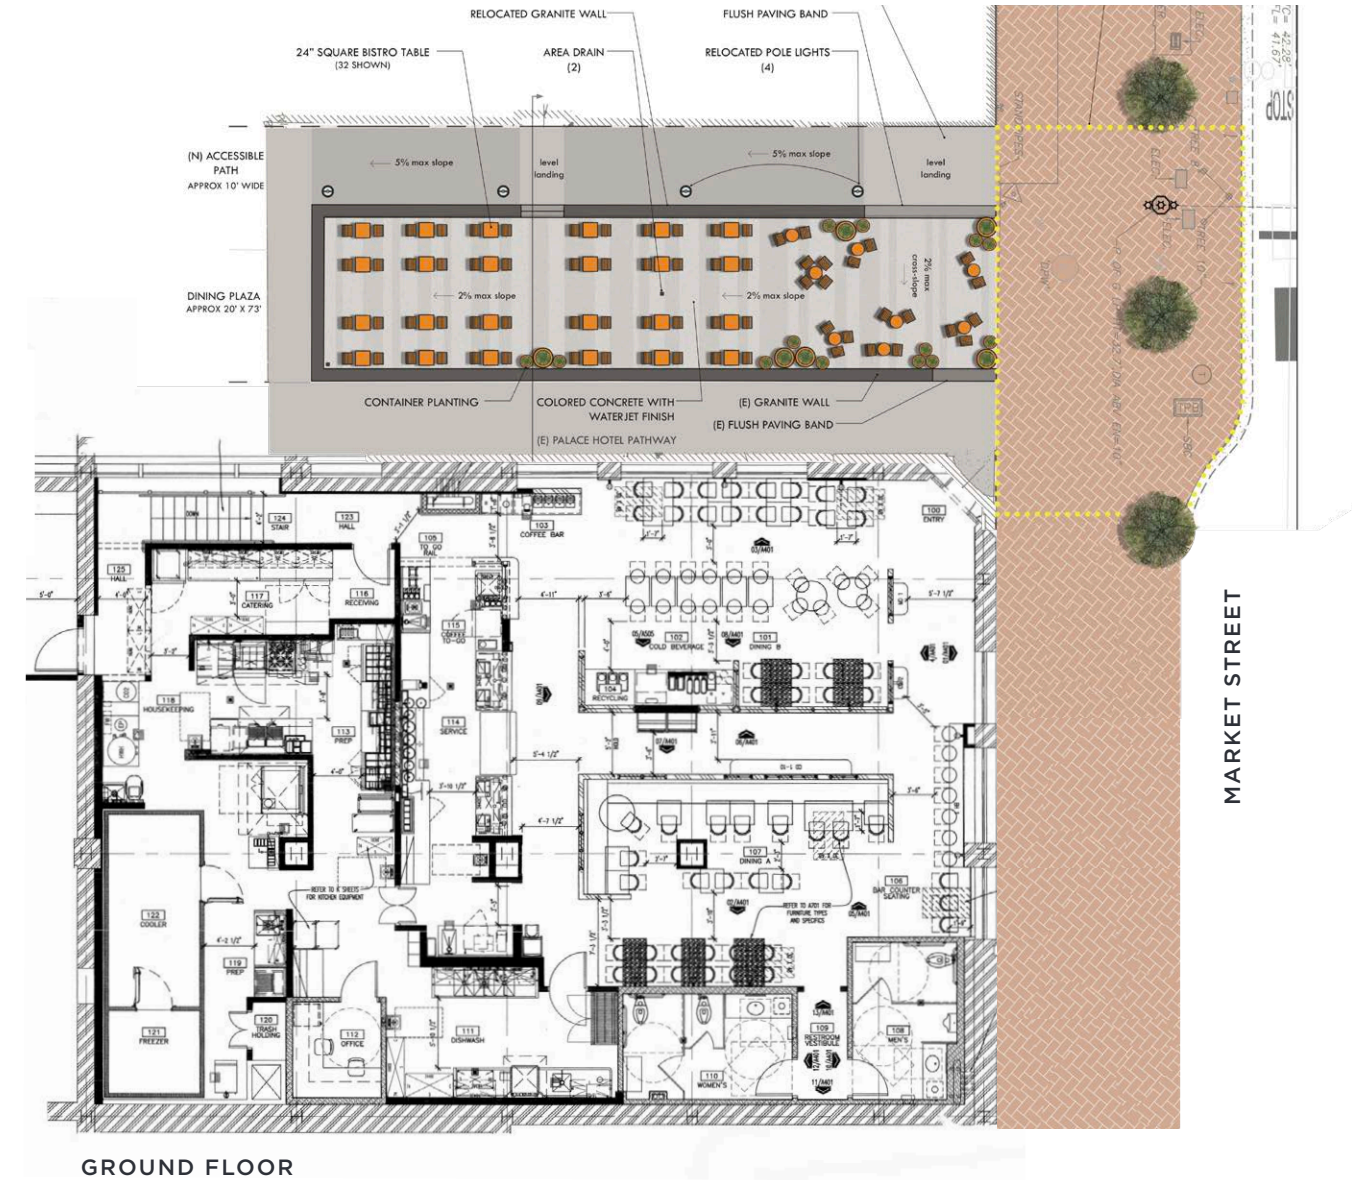

RETAIL OPPORTUNITY

3,975 SF + 1,000 SF BSMT

665 MARKET STREET
SAN FRANCISCO | CA

FEATURES

- 3,975 SF + 1,000 SF Basement
- Outdoor seating potential
- Restaurant infrastructure in place
- Type I Hood
- Located in the highly renowned Palace Hotel
- Steps away from Union Square and Market Street shops, restaurants, public transportation, parking, and more

FLOOR PLAN

665 MARKET ST

665 MARKET is located in the historic Palace Hotel, one of the city's oldest and most iconic hotels. Steps from San Francisco's Union Square shopping district, this stunning hotel is known for its grand architecture, opulent interiors, and luxurious amenities, including the famous Garden Court and Pied Piper Bar.