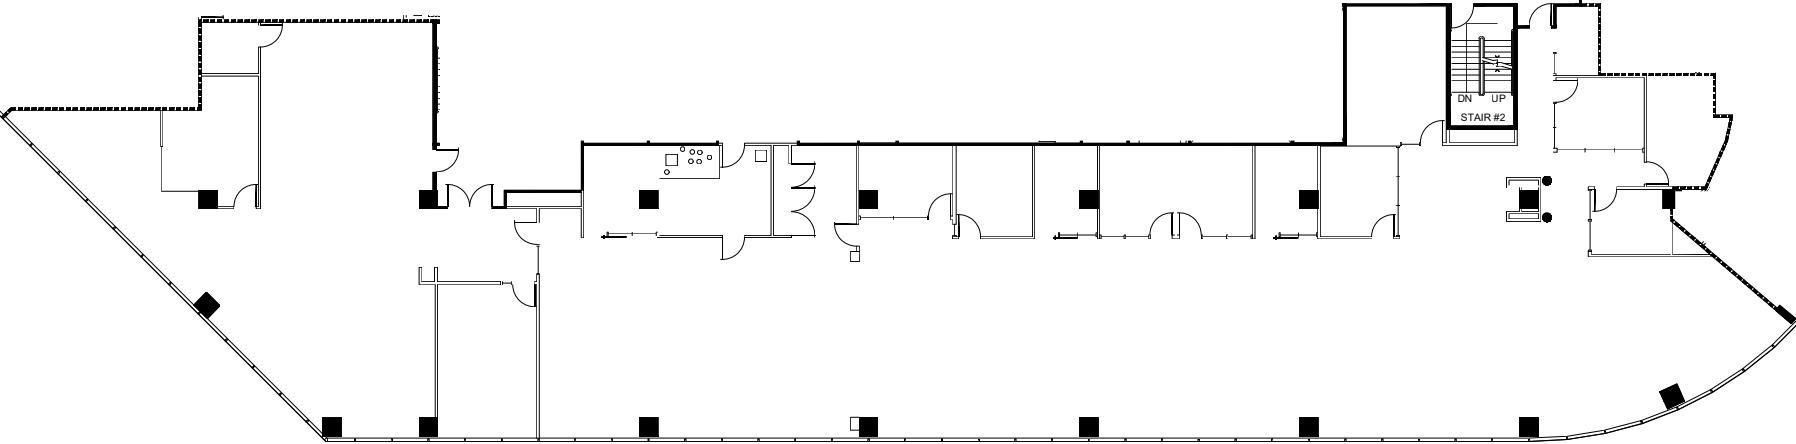

# SUITE 400

12,049 RSF

FOR LEASING INFORMATION:

J.J. LEONARD

214.267.0415

jj.leonard@streamrealty.com

RYAN EVANICH

214.267.0442

## THE COLONNADE

**THE COLONNADE II**  
15303 Dallas Parkway, Addison, Texas 75001