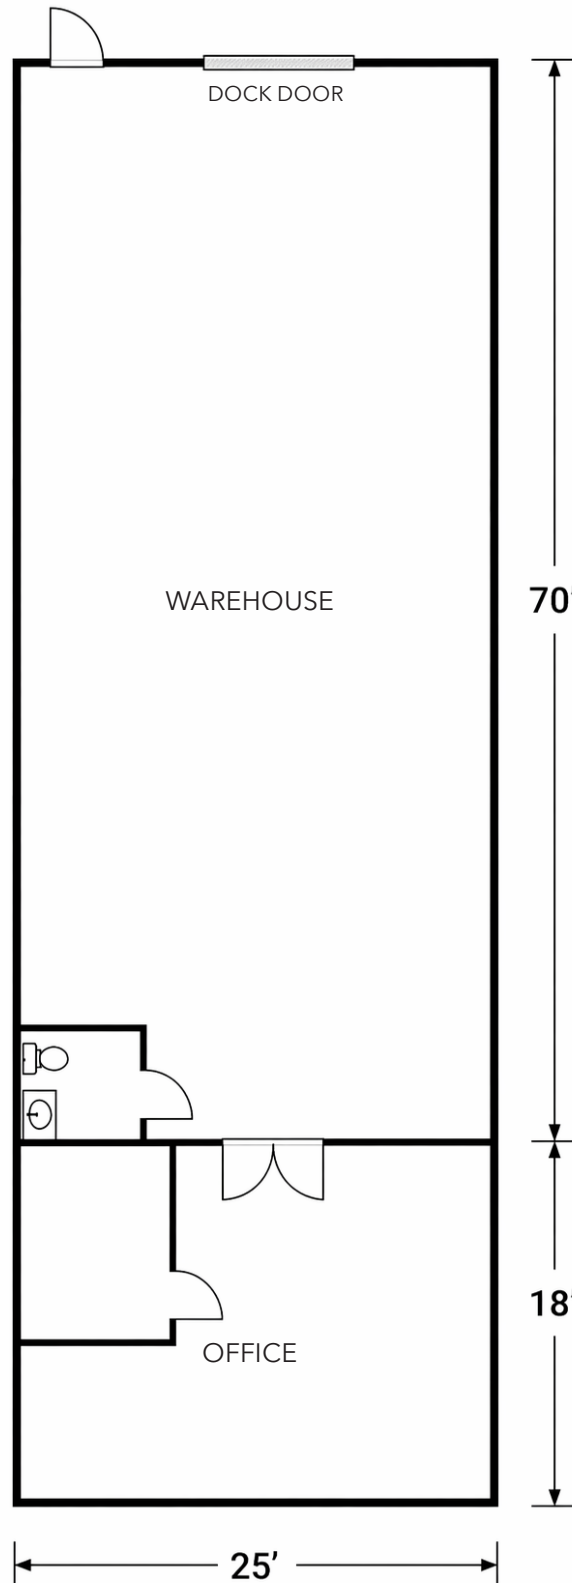

FLOOR PLAN

7424 ACC BOULEVARD
RALEIGH, NC 27617

Dan McCloy, SIOR
dmccloy@lee-associates.com
O: 984.684.5001
C: 919.270.9587

Jonathon Harriss
jharriss@lee-associates.com
O: 919.591.2278
C: 980.226.6738

LEE & ASSOCIATES
COMMERCIAL REAL ESTATE SERVICES
RALEIGH • DURHAM • WILMINGTON