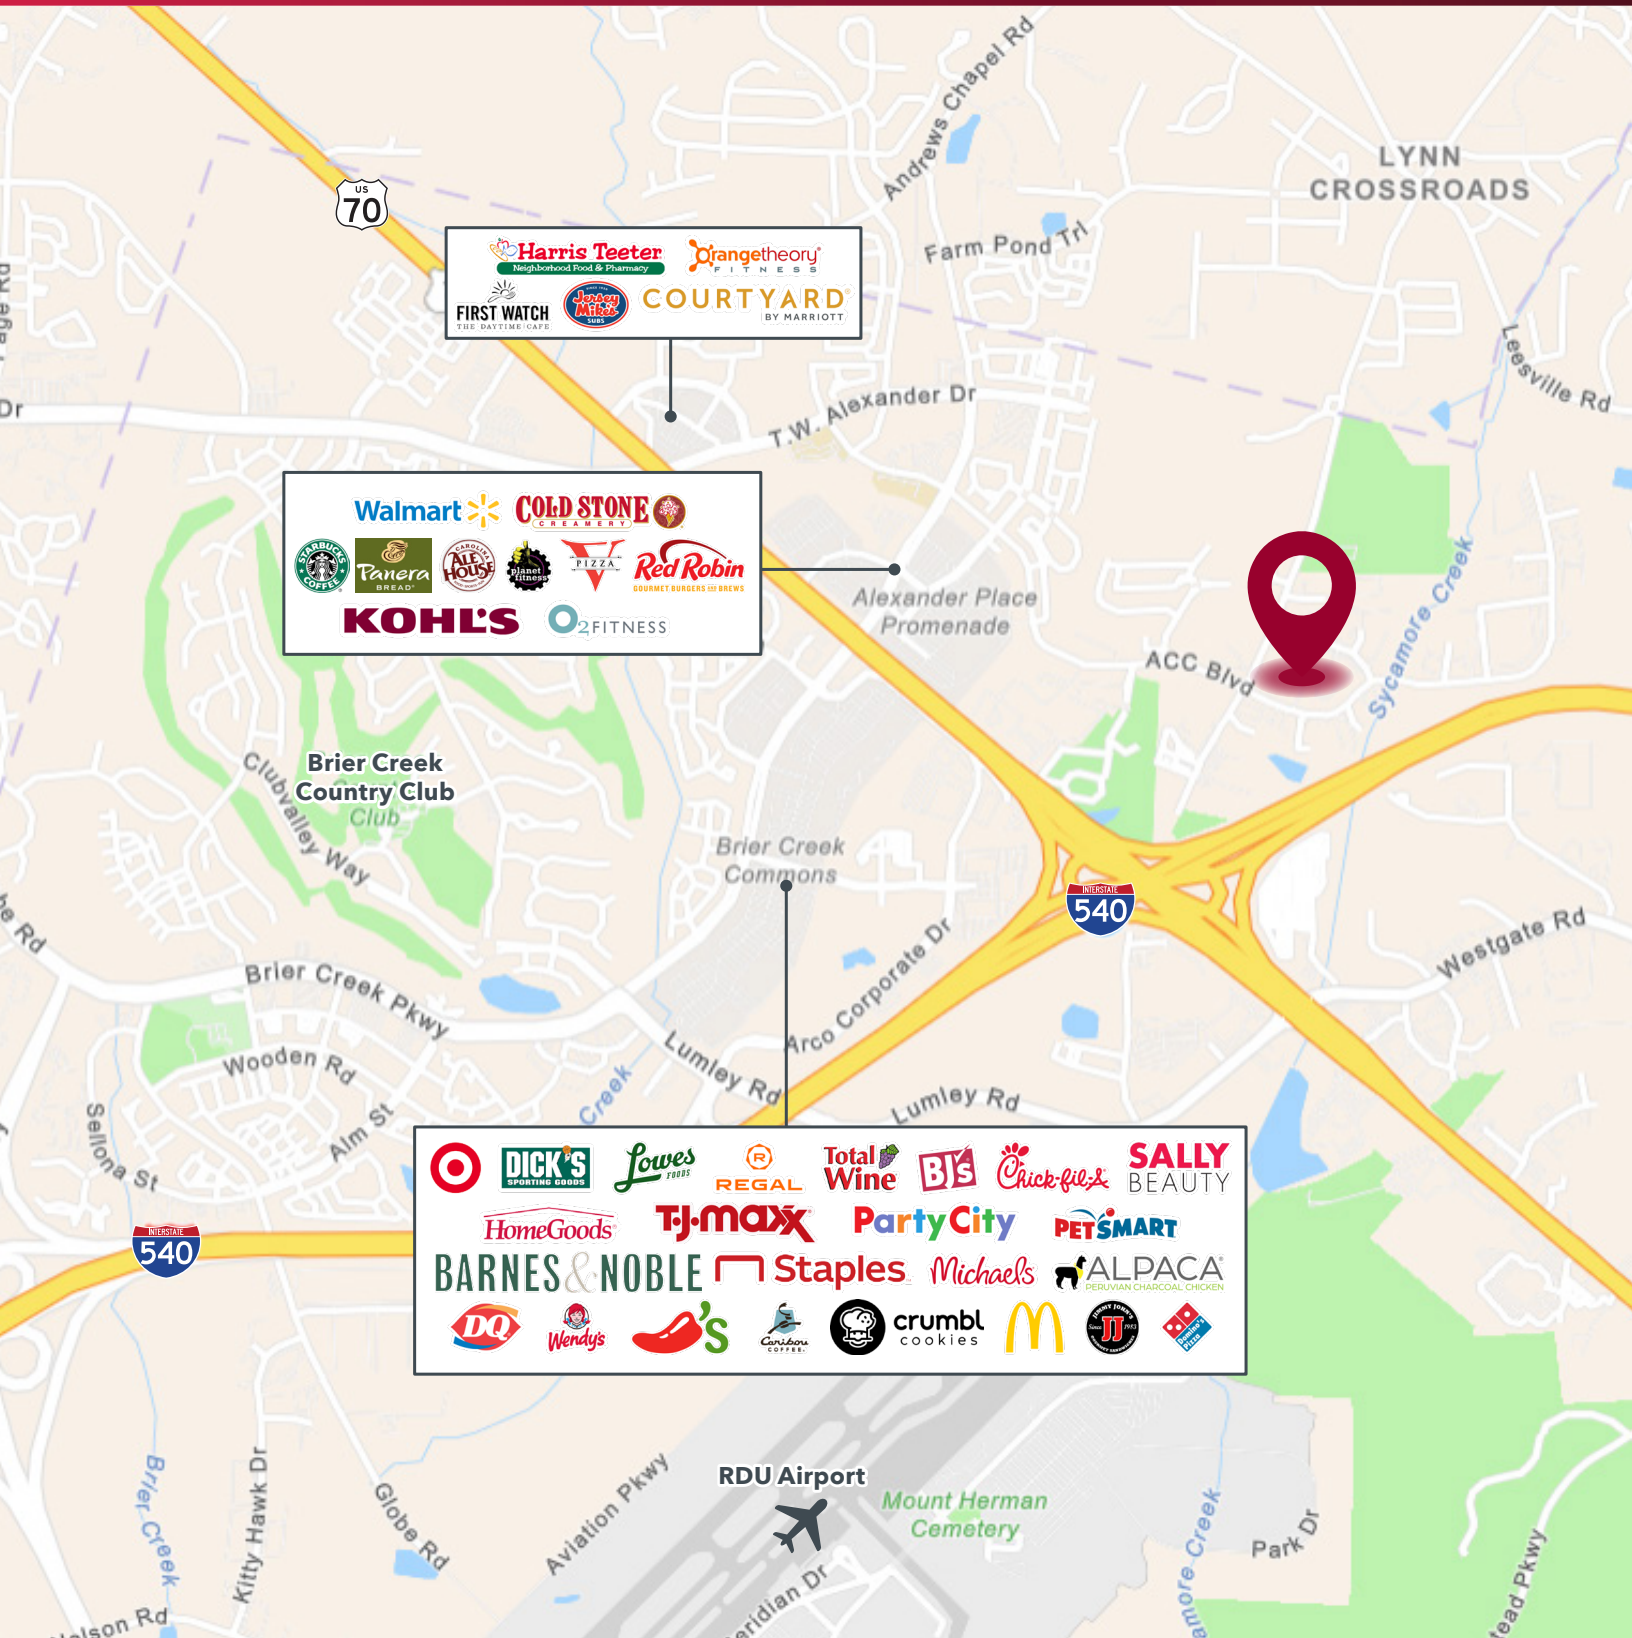

AREA AMENITIES

7424 ACC BOULEVARD
RALEIGH, NC 27617

Dan McCloy, SIOR
dmccloy@lee-associates.com
O: 984.684.5001
C: 919.270.9587

Jonathon Harriss
jharriss@lee-associates.com
O: 919.591.2278
C: 980.226.6738

LEE & ASSOCIATES
COMMERCIAL REAL ESTATE SERVICES
RALEIGH • DURHAM • WILMINGTON