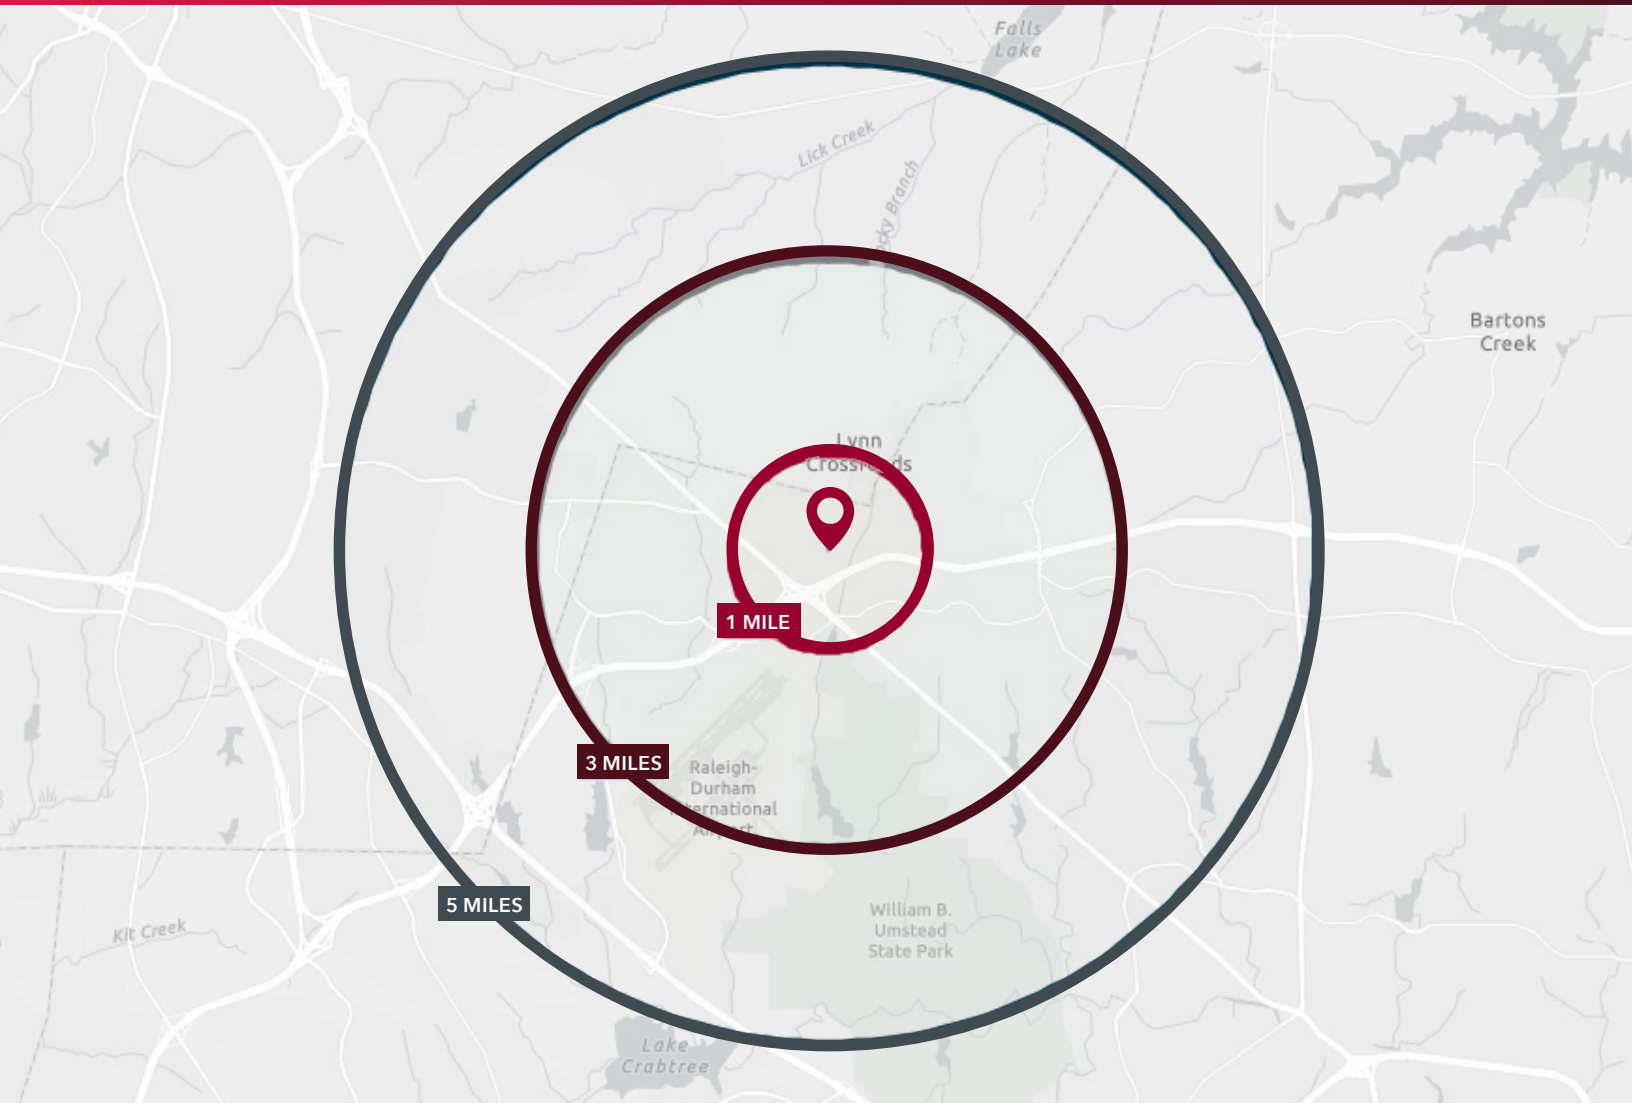

# DEMOGRAPHICS

7424 ACC BOULEVARD  
RALEIGH, NC 27617

	1 MILE	3 MILES	5 MILES
Population (2025)	6,418	46,587	105,703
Daytime Population	10,888	49,302	108,869
Median Age	33.8	38.7	38.3
Average Household Income	\$121,135	\$156,704	\$156,510
Average Home Value	\$508,511	\$582,440	\$577,428