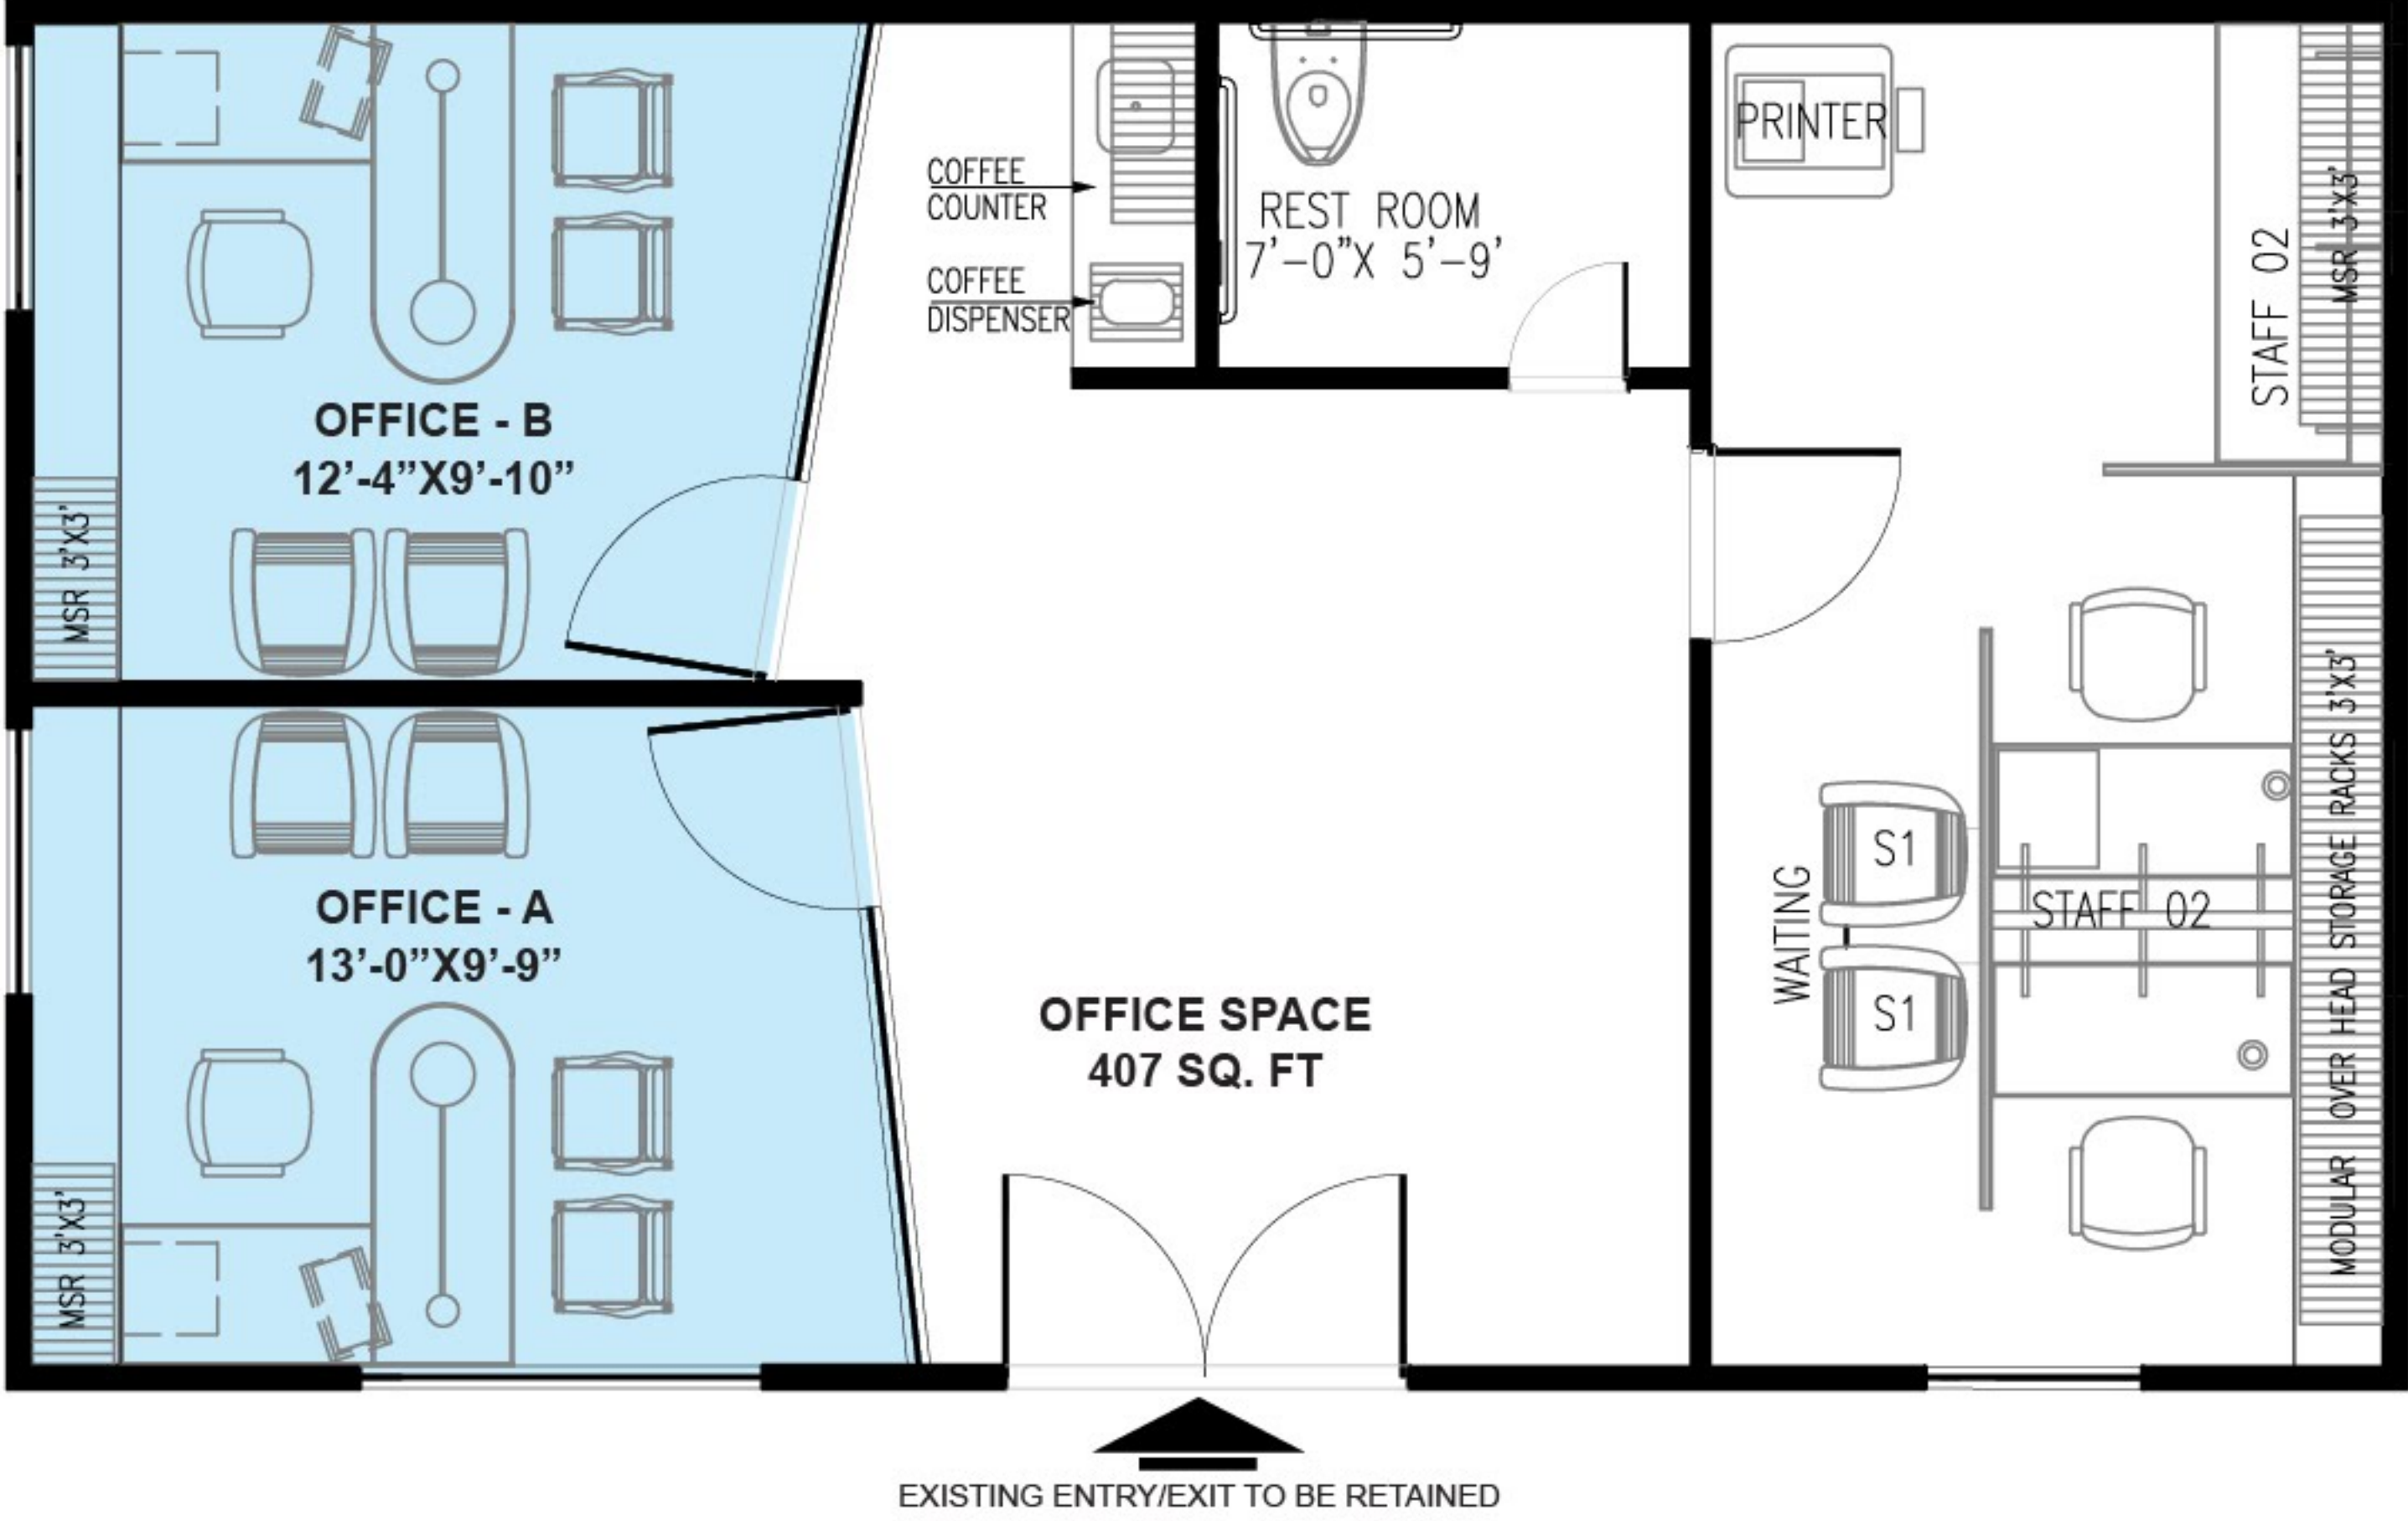

Fully Finished 700 SF Office Space for Lease

Ready To Move In

Address

4433 Punjab Way,
Suite #402, Frisco,
Texas, 75034

For More Info
Scan QR