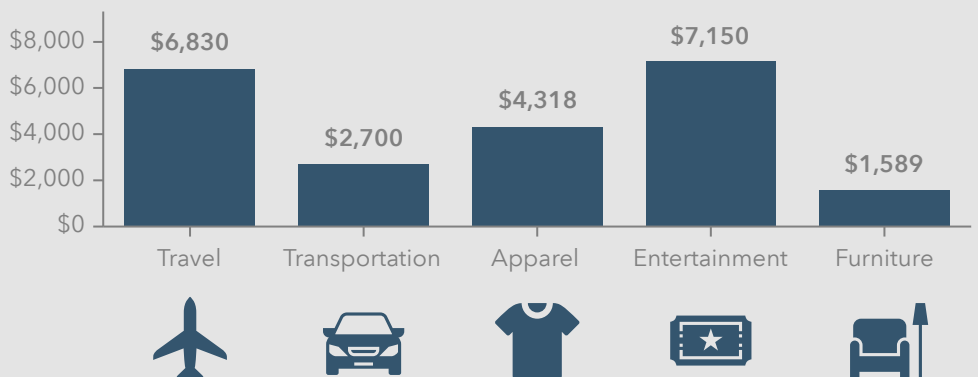

Total Population

\$738,981

Median Home Value

115

Businesses

4,991

Daytime Population

1.9%

2025-2030
Pop Growth
Rate

\$61,209

Per Capita
Income

3.4

Avg Household
Size

\$168,449

Median Household
Income

KEY SPENDING FACTS