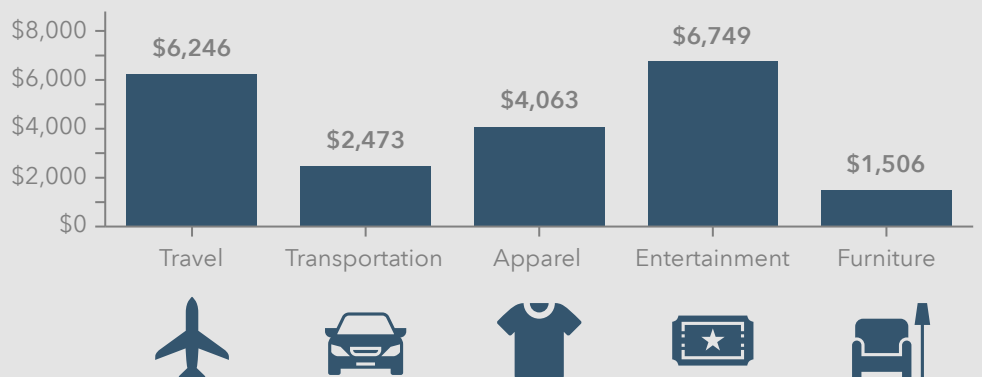

Source: This infographic contains data provided by Esri (2025, 2030), Esri-Data Axle (2025), Esri-U.S. BLS (2025).

© 2026 Esri

Spending facts are average annual dollars per household

Source: This infographic contains data provided by Esri (2025, 2030), Esri-Data Axle (2025), Esri-U.S. BLS (2025).