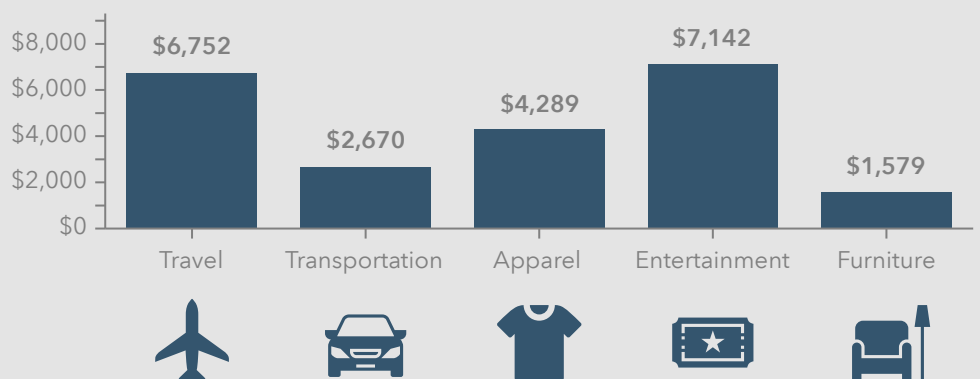

Total Population

\$725,967

Median Home Value

382

Businesses

17,696

Daytime Population

2.0%

2025-2030
Pop Growth
Rate

\$65,459

Per Capita
Income

3.1

Avg Household
Size

\$162,348

Median Household
Income

KEY SPENDING FACTS