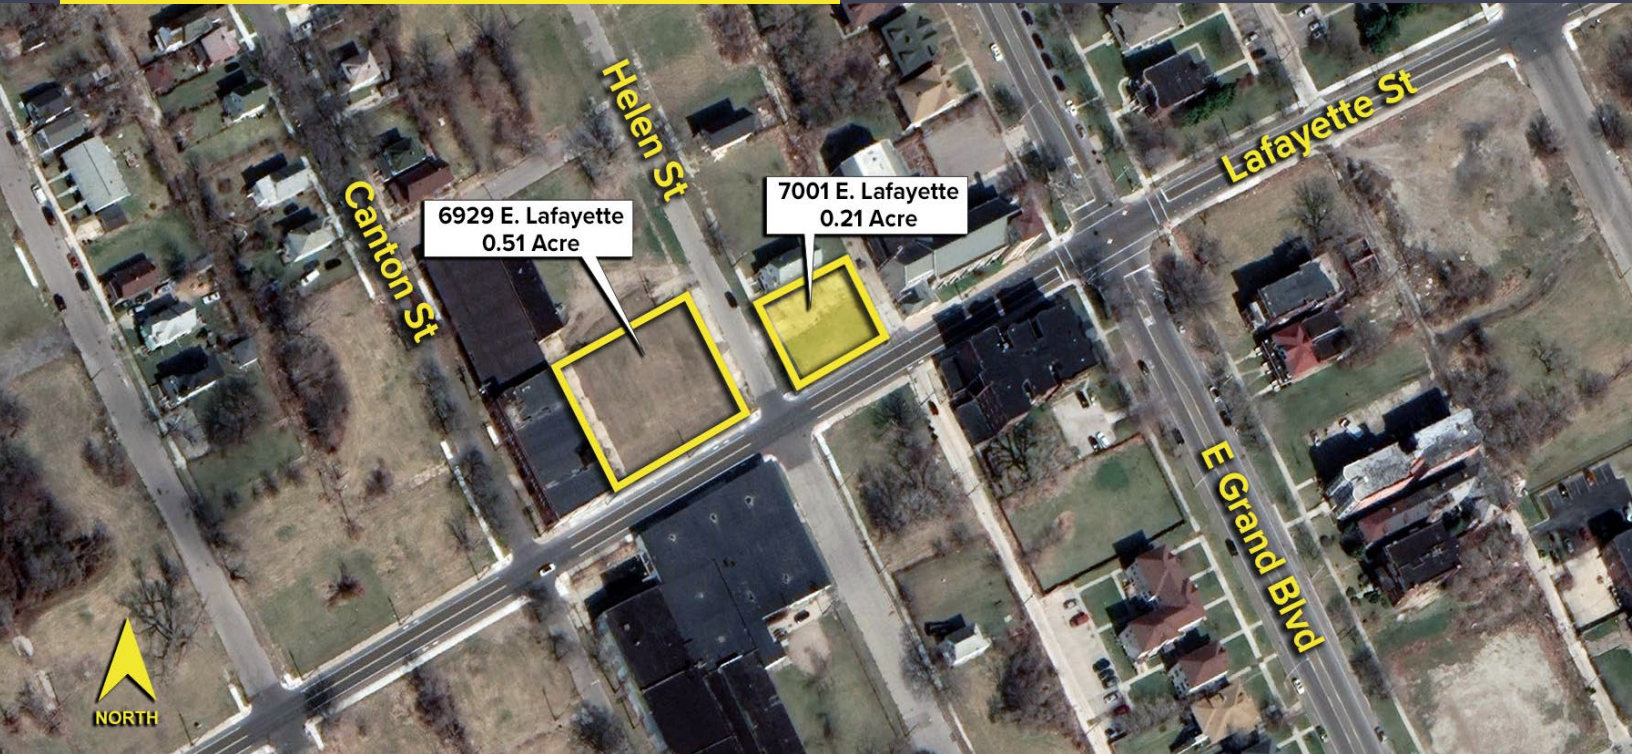

7001 E. LAFAYETTE STREET  
DETROIT, MICHIGAN

**SIGNATURE  
ASSOCIATES**  
KNOW SIGNATURE | KNOW RESULTS

LAND FOR SALE  
0.21 Acre Available

## PROPERTY FEATURES

- 0.21 acre available
- Zoned B-4
- Adjacent .51 acre site located at 6929 E. Lafayette is available for sale separately
- Asking Price: \$150,000.00

For more information, please contact: