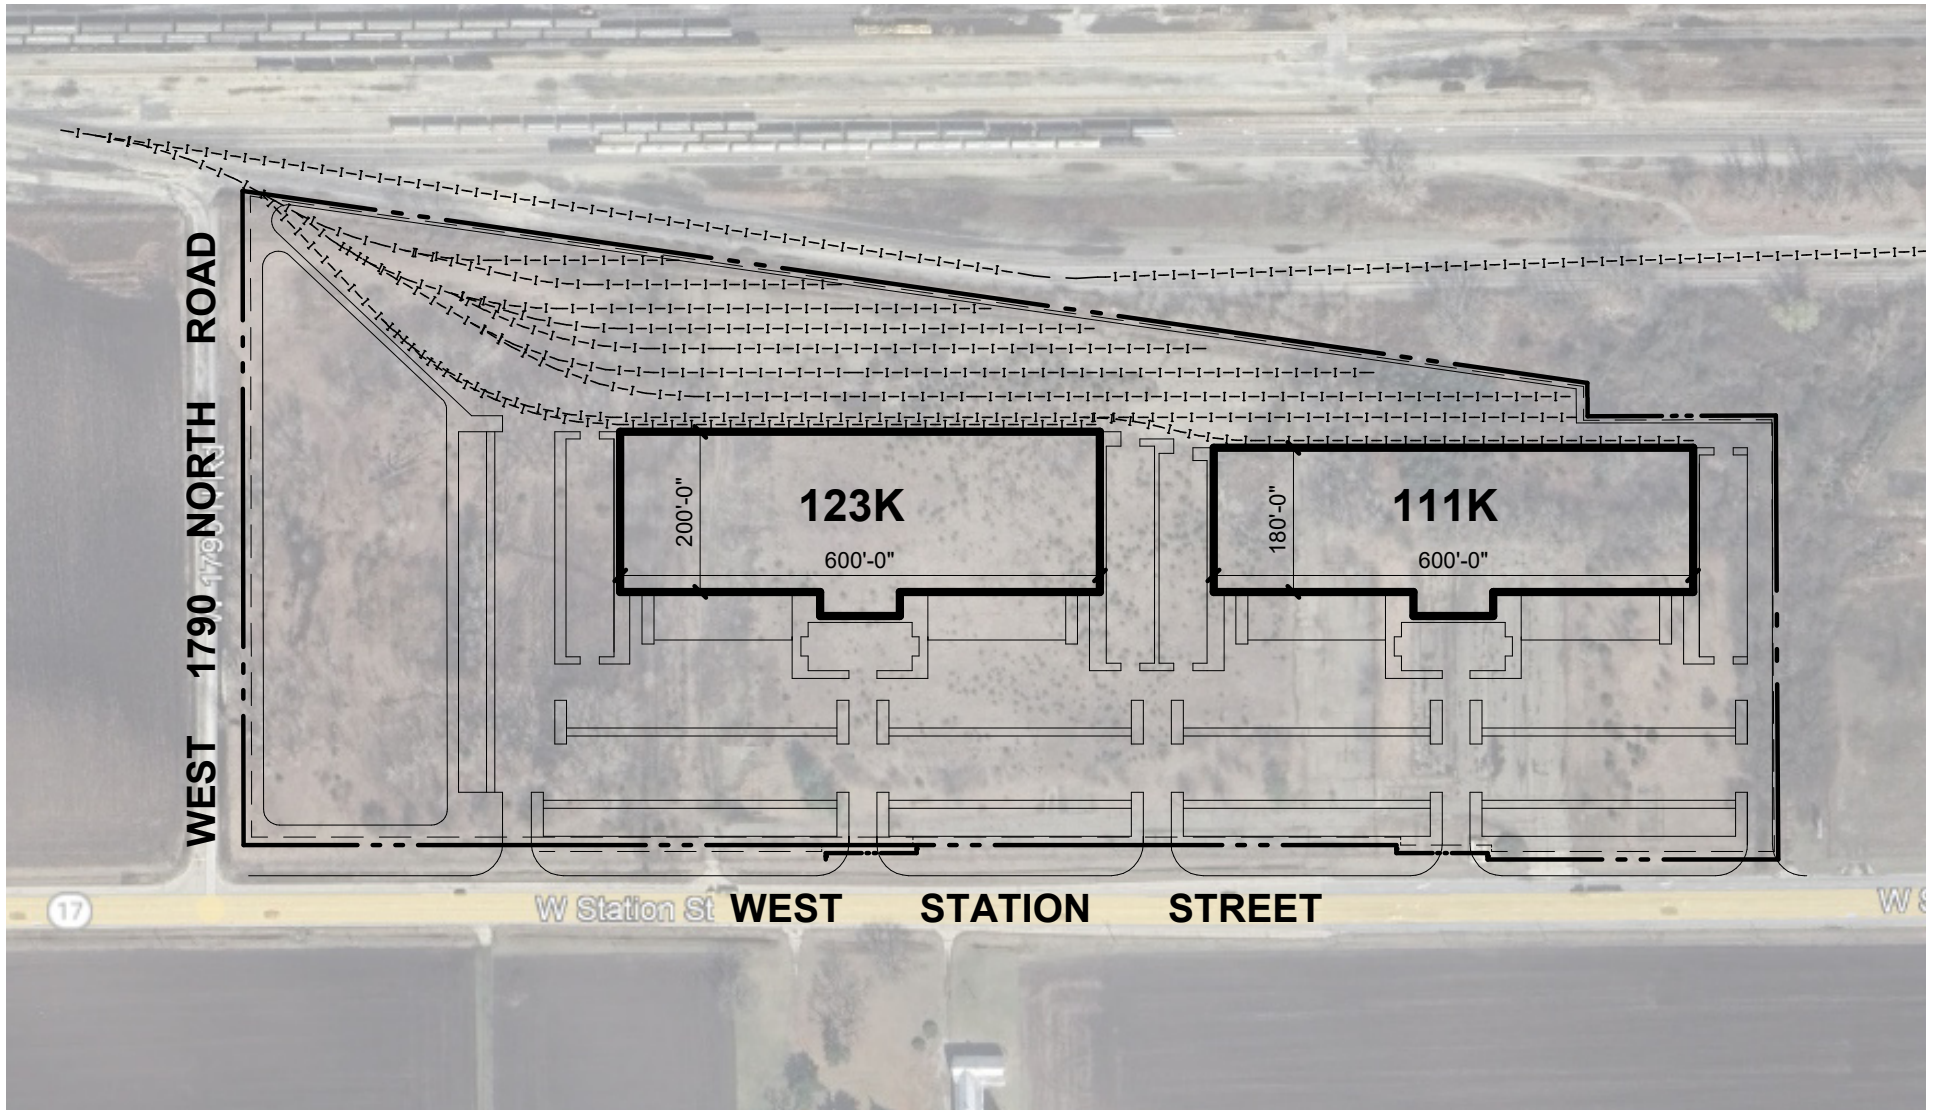

32.70 ACRES FOR LEASE
2475 West Station Street
Kankakee, Illinois 60901

**CUSHMAN &
WAKEFIELD**

PROPERTY FEATURES

Positioned along West Station (Route 17) with direct access to Interstate 57 and adjacent to the Norfolk Southern Kankakee Belt Line, this ±32.70 acre industrial development site presents a rare opportunity for logistics, truck/trailer parking, industrial outdoor storage (IOS), intermodal yard, rail/truck transload, manufacturing, distribution, and transportation-oriented uses.

PROPERTY HIGHLIGHTS

- **32.70 acres available**
- **10 acres are currently paved, expansion is possible**
- **Fenced & gated**
- **I-2 Heavy Industrial Zoning**
- **Norfolk Southern Rail Intermodal adjacent to site**
- **±3 Miles to Interstate 57**
- **Suitable for truck / trailer parking, outdoor storage, container storage, etc.**
- **Utilities available**
- **Located approximately 60 miles south of downtown Chicago**
- **Owner would consider build-to-suit opportunities**

SITE PLAN

POTENTIAL USES

- Rail/Truck Transload
- Intermodal Yard
- Rail Switching
- Drayage Support
- Trailer Parking
- Overflow Container Storage
- Industrial Outdoor Storage
- Fleet Storage & Maintenance
- Distribution & Logistics
- Warehousing
- Manufacturing
- Contractor Yard
- Equipment Storage

CONCEPTUAL SITE PLANS

FLEXIBLE CONFIGURATIONS & USES POSSIBLE

CONCEPTUAL SITE PLANS

BUILD-TO-SUITS UP TO 600,000 SF

ACCESS MAP

2475 WEST STATION ST, KANKAKEE | 32.70 ACRES FOR LEASE

CONTACT

RYAN KLINK
Managing Director
+1 847 518 3211
ryan.klink@cushwake.com