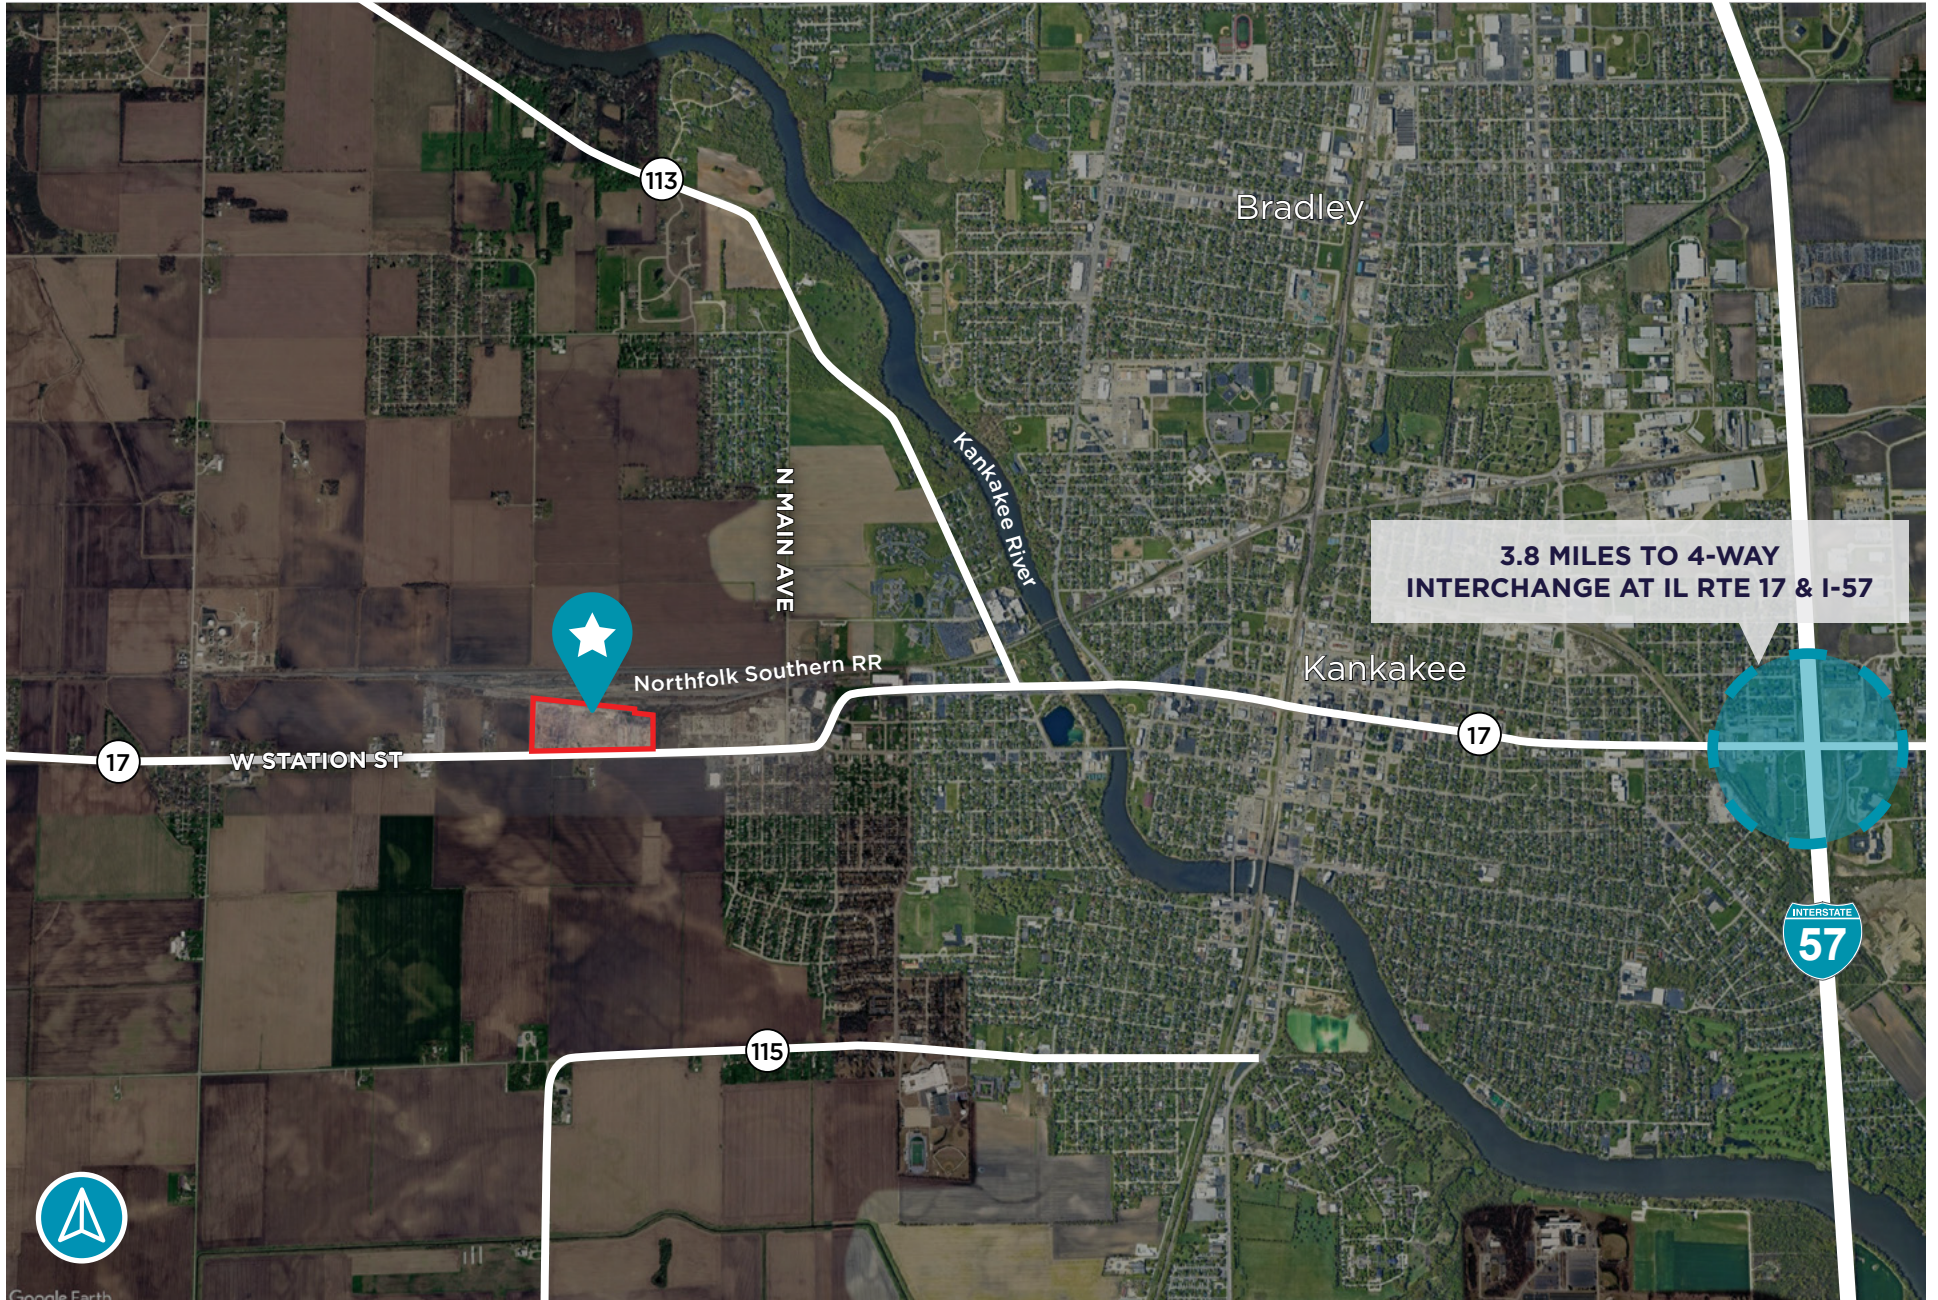

32.70 ACRES FOR LEASE
2475 West Station Street
Kankakee, Illinois 60901

**CUSHMAN &
WAKEFIELD**

PROPERTY FEATURES

Positioned along West Station (Route 17) with direct access to Interstate 57 and adjacent to the Norfolk Southern Kankakee Belt Line, this ±32.70 acre industrial development site presents a rare opportunity for logistics, truck/trailer parking, industrial outdoor storage (IOS), intermodal yard, rail/truck transload, manufacturing, distribution, and transportation-oriented uses.

PROPERTY HIGHLIGHTS

- **32.70 acres available**
- **10 acres are currently paved, expansion is possible**
- **Fenced & gated**
- **I-2 Heavy Industrial Zoning**
- **Norfolk Southern Rail Intermodal adjacent to site**
- **±3 Miles to Interstate 57**
- **Suitable for truck / trailer parking, outdoor storage, container storage, etc.**
- **Utilities available**
- **Located approximately 60 miles south of downtown Chicago**
- **Owner would consider build-to-suit opportunities**

CONCEPTUAL SITE PLANS

FLEXIBLE CONFIGURATIONS & USES POSSIBLE

CONCEPTUAL SITE PLANS

BUILD-TO-SUITS UP TO 600,000 SF

ACCESS MAP

2475 WEST STATION ST, KANKAKEE | 32.70 ACRES FOR LEASE

CONTACT

RYAN KLINK
Managing Director
+1 847 518 3211
ryan.klink@cushwake.com

A map of the Chicago metropolitan area and surrounding regions, including parts of Indiana and Illinois. Major highways like I-90, I-55, I-290, and I-57 are shown. A red pin is placed on the map, pointing to the location of 2475 W Station St. in Bourbonnais, Illinois. The pin contains the text '2475' in large white font and 'W STATION ST' in smaller white font below it. Other cities labeled on the map include Arlington Heights, Evanston, Schaumburg, Elmhurst, Naperville, Aurora, Joliet, Frankfort, Chicago Heights, Hammond, Gary, Portage, Valparaiso, Merrillville, Crown Point, De Motte, North Judson, Winamac, and many others.