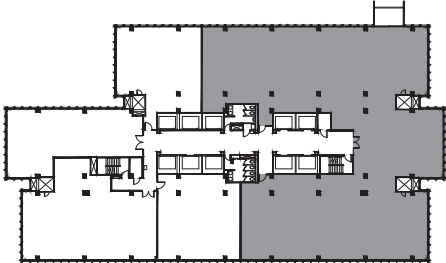

# TOWER 229, SUITE 600

8,644 RSF

KEY PLAN