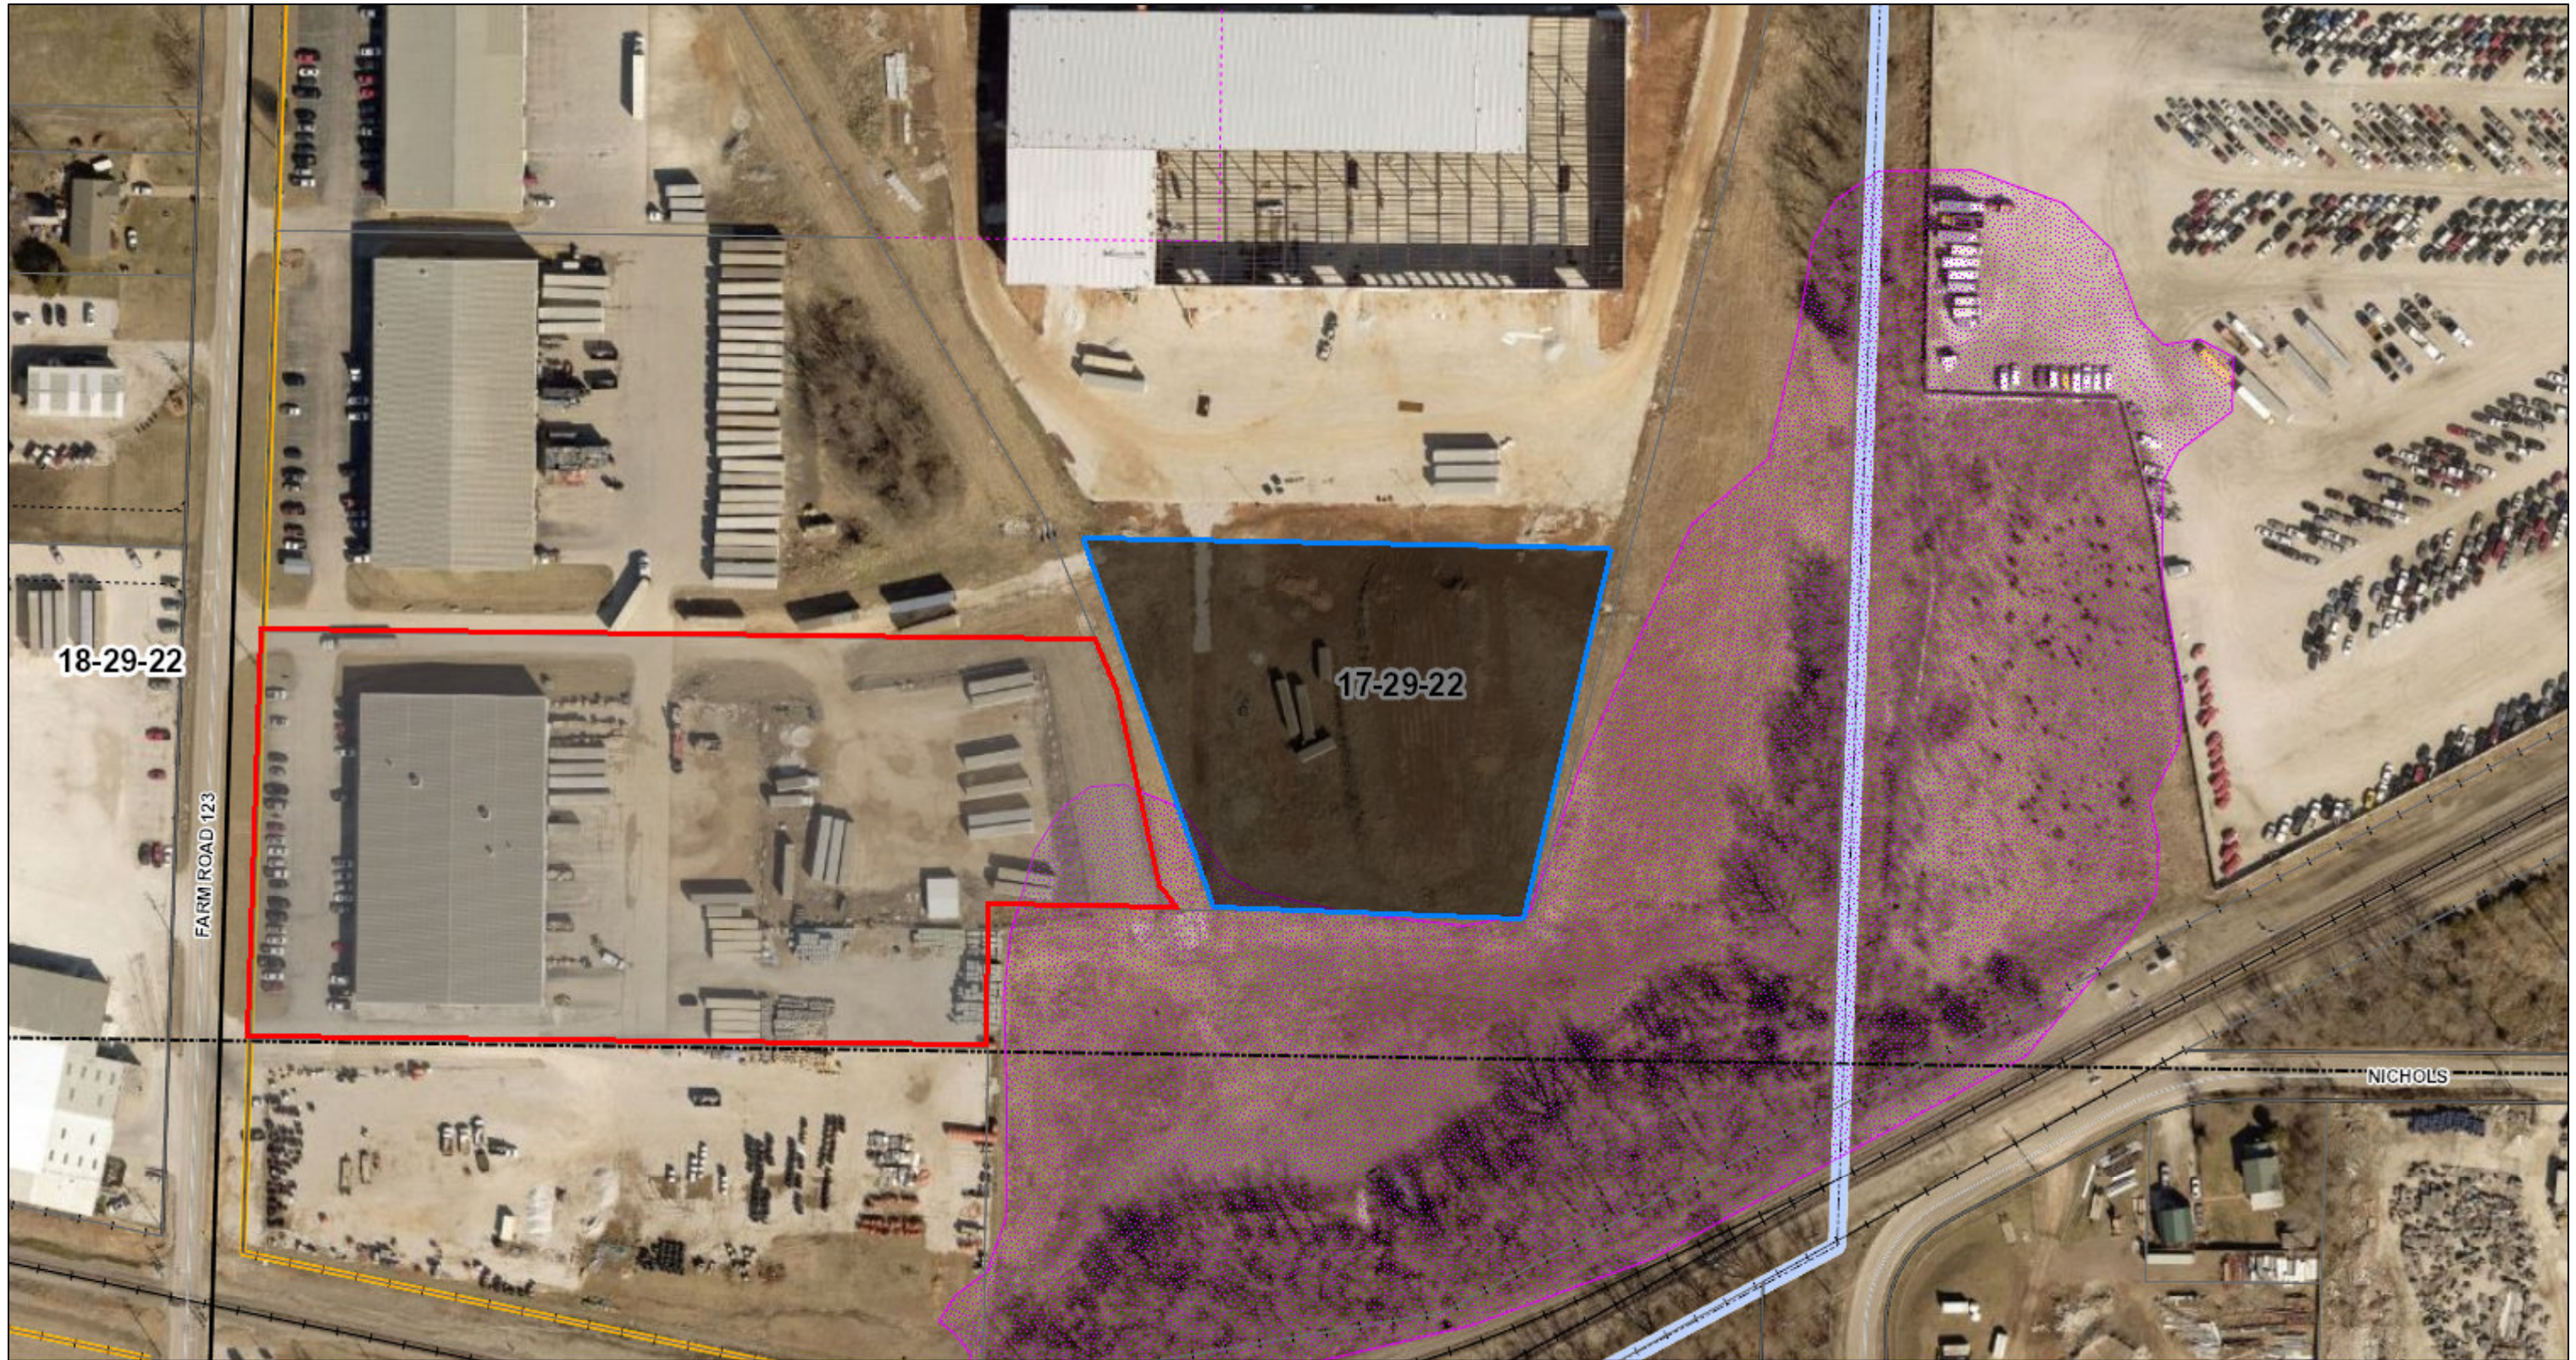

1317201019

1012 N WESTGATE AVE, SPRINGFIELD

November 16, 2023

1:2,015

City of Springfield, Missouri GIS