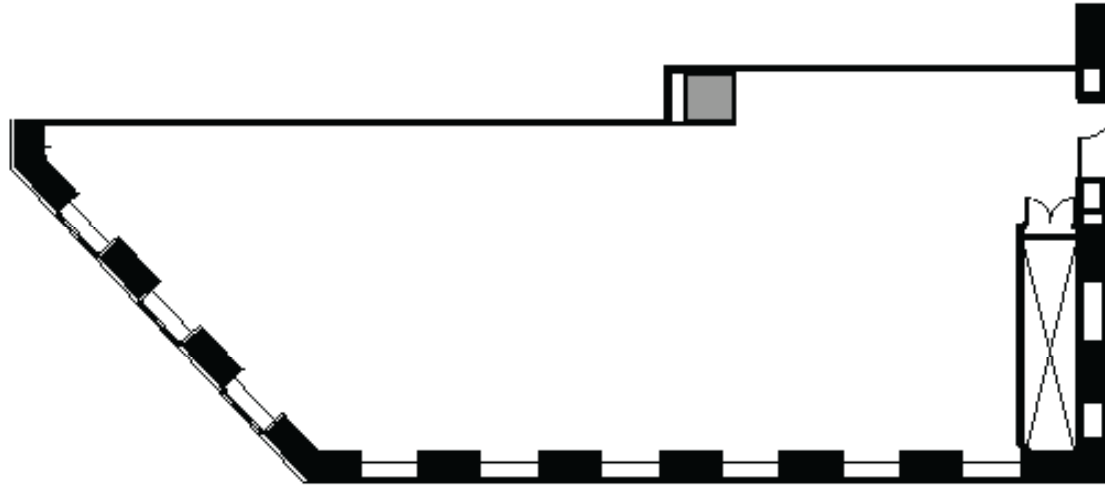

980 NORTH MICHIGAN

SUITE 805 - 2,524 RSF

CHRIS CASSATA

+1 773 343 0869

chris.cassata@cushwake.com

ANTHONY CHIEFARI

+1 312 967 7548

anthony.chiefari@cushwake.com