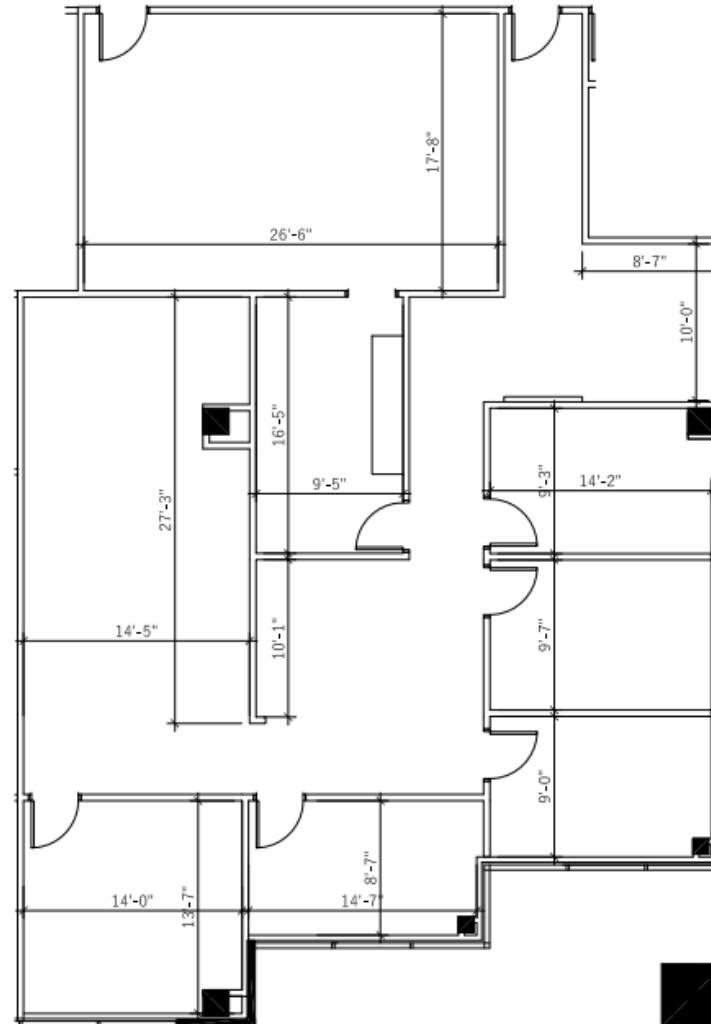

MANSELL ONE

SUITE 160

2,764 RSF

JB Gay

Jb@normandy-partners.com

404.301.7000

JIM CASWELL

Jim@normandy-partners.com