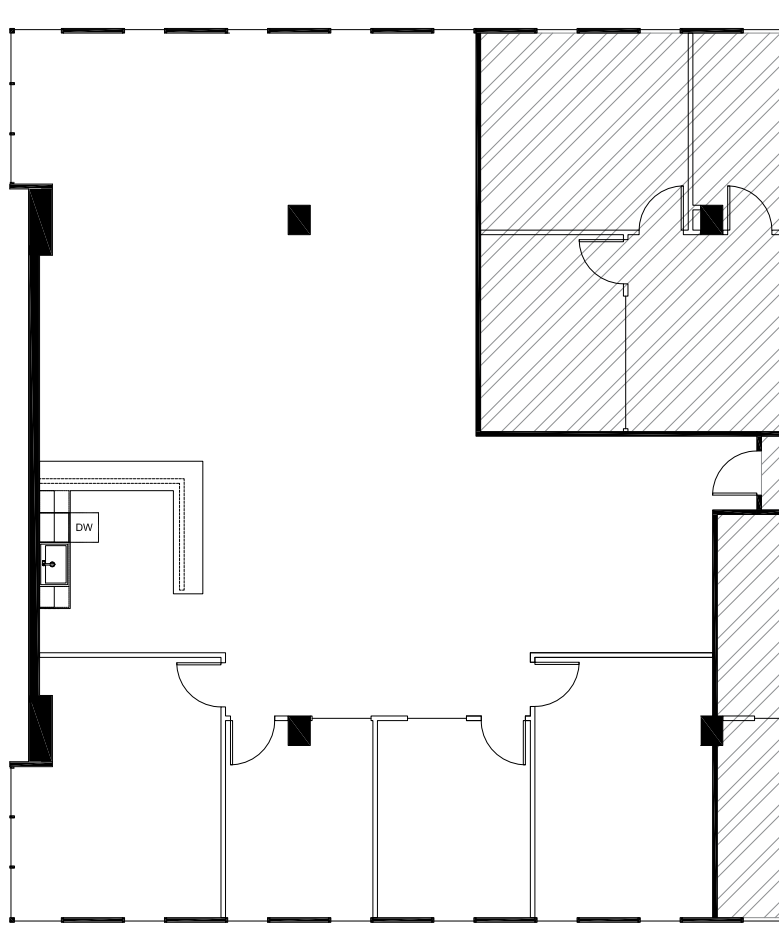

TOWER

COLORADO

Suite 405

2,815 RSF

Fully Furnished

W. RYAN STOUT
303.813.6448
ryan.stout@cushwake.com

NATHAN J. BRADLEY
303.813.6444
nate.bradley@cushwake.com

ZACHARY T. WILLIAMS
303.813.6474
zach.williams@cushwake.com