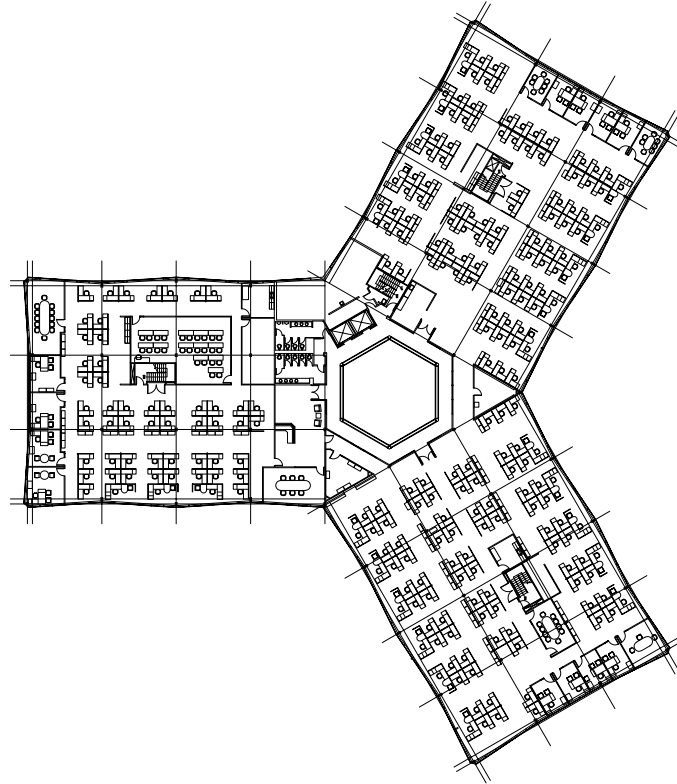

Building I

2333 Waukegan Road

BANNOCKBURN
LAKES

Suite 300 | 36,188 RSF
(Fully furnished)

Chris Cummins

Managing Director
chris.cummins@jll.com
312 399 6903

Julie Koelzer

Vice President
julie.koelzer@jll.com
847 612 5613