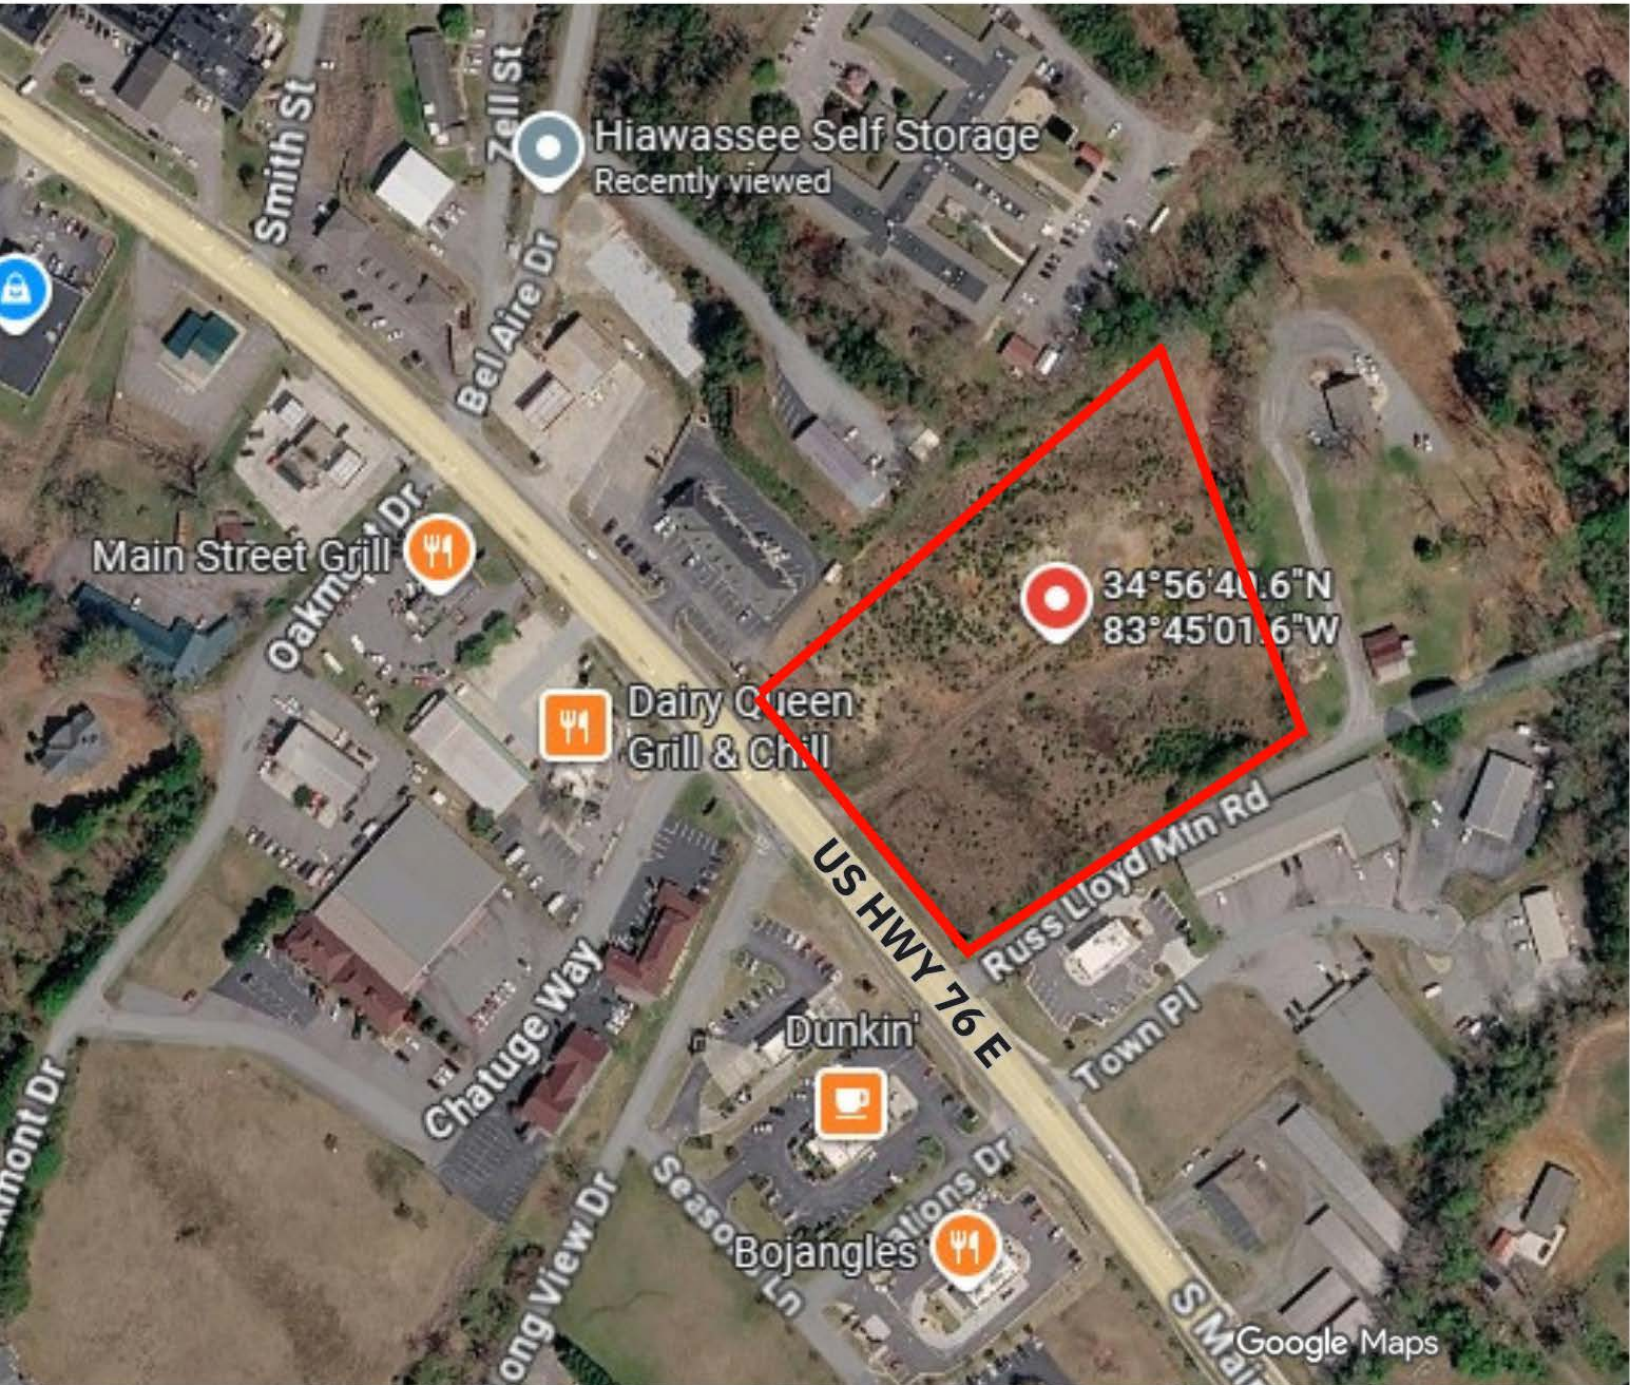

Hiawassee Realty

This map is for illustrative purposes only. There is no warranty on acreage, explicit or implied.

200 US HWY 76 E, Hiawassee, GA 30546
TOWNS COUNTY, GA

4.95 ACRES +/-

34°56'40.6"N 83°45'01.6"W