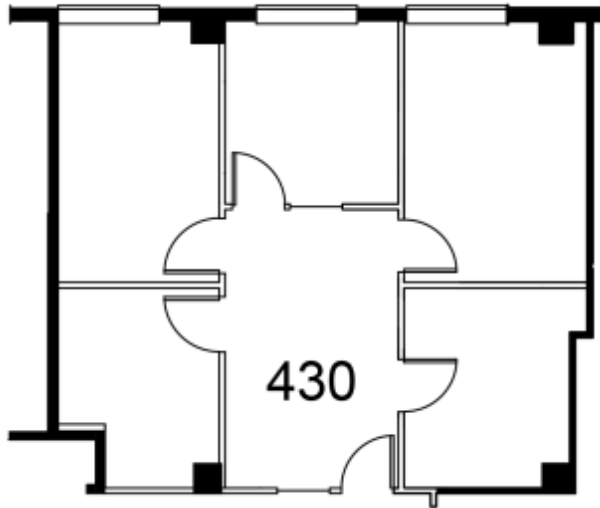

SUITE 430

942 RSF

KEY PLAN

LEAH MASSON

Senior Director
+1 206 215 9803
leah.masson@cushwake.com

BRANDON BURMEISTER

Senior Director
+1 206 215 9702
brandon.burmeister@cushwake.com