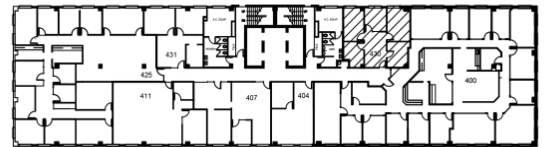

SUITE 430

942 RSF

KEY PLAN

LEAH MASSON

Senior Director
+1 206 215 9803
leah.masson@cushwake.com

BRANDON BURMEISTER

Senior Director
+1 206 215 9702
brandon.burmeister@cushwake.com