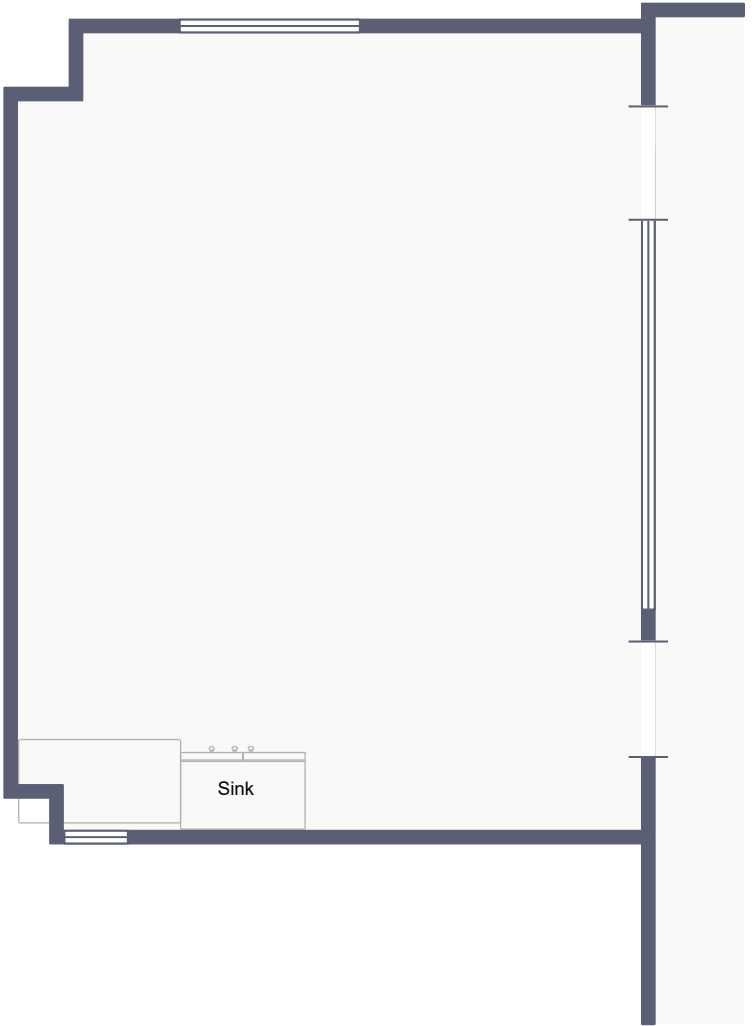

# Unit 219

Approximately 359 sf total

3 ft