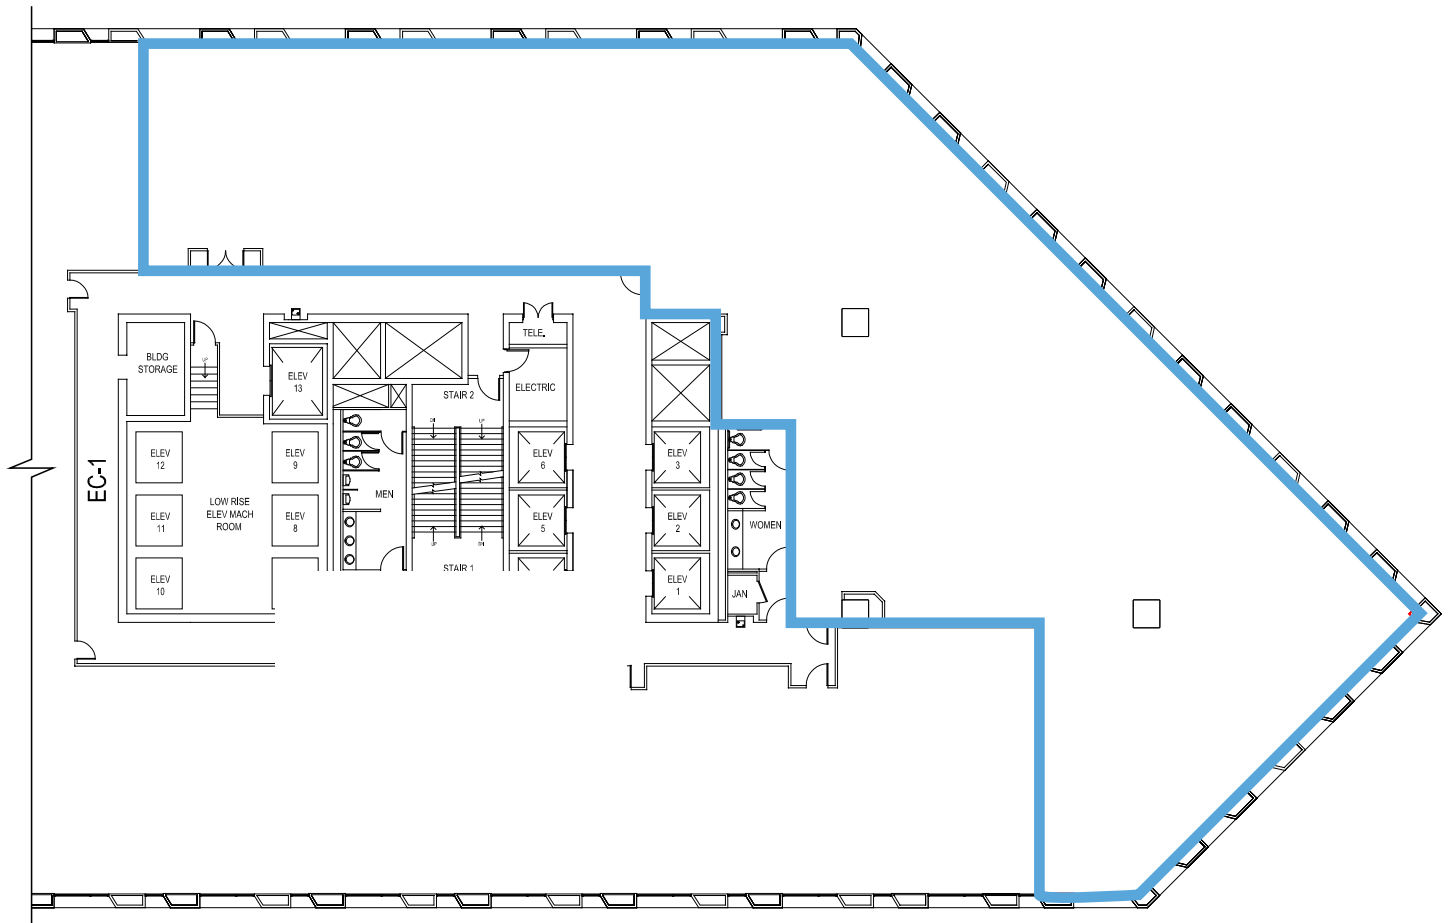

## Suite 2050

9,400 RSF

Contact us:

**MIKE WANEZEK**  
Partner  
+1 414 278 6826  
mike.wanezek@colliers.com

**JOE MORITZ**  
Senior Advisor  
+1 414 278 6871  
joe.moritz@colliers.com