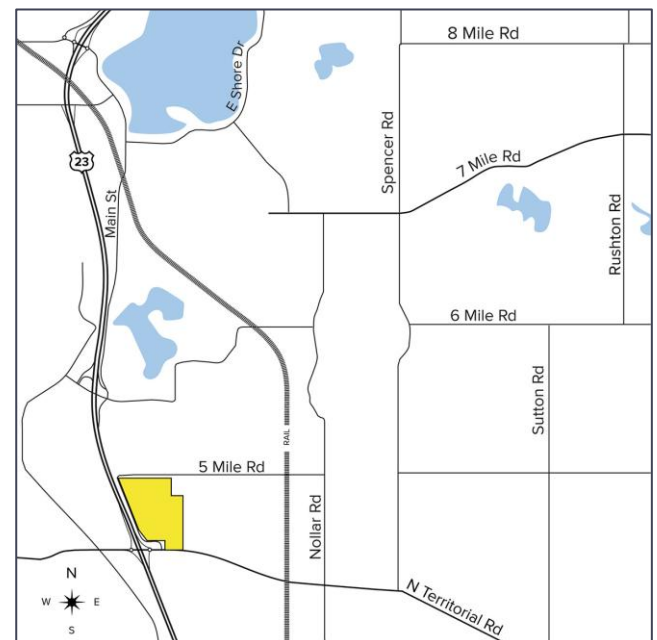

# NORTH TERRITORIAL ROAD NORTHFIELD TWP., MICHIGAN

LAND FOR SALE  
96.75 Acres Available

**SIGNATURE  
ASSOCIATES**  
KNOW SIGNATURE | KNOW RESULTS

## PROPERTY FEATURES

- Up to 96.75 acres available
- Great freeway visibility
- Zoned PSC, Planned Shopping Center
- Immediate access to US-23
- Sale Price: \$59,900/usable acre

For more information, please contact:

# North Territorial Road – Northfield Twp., Michigan