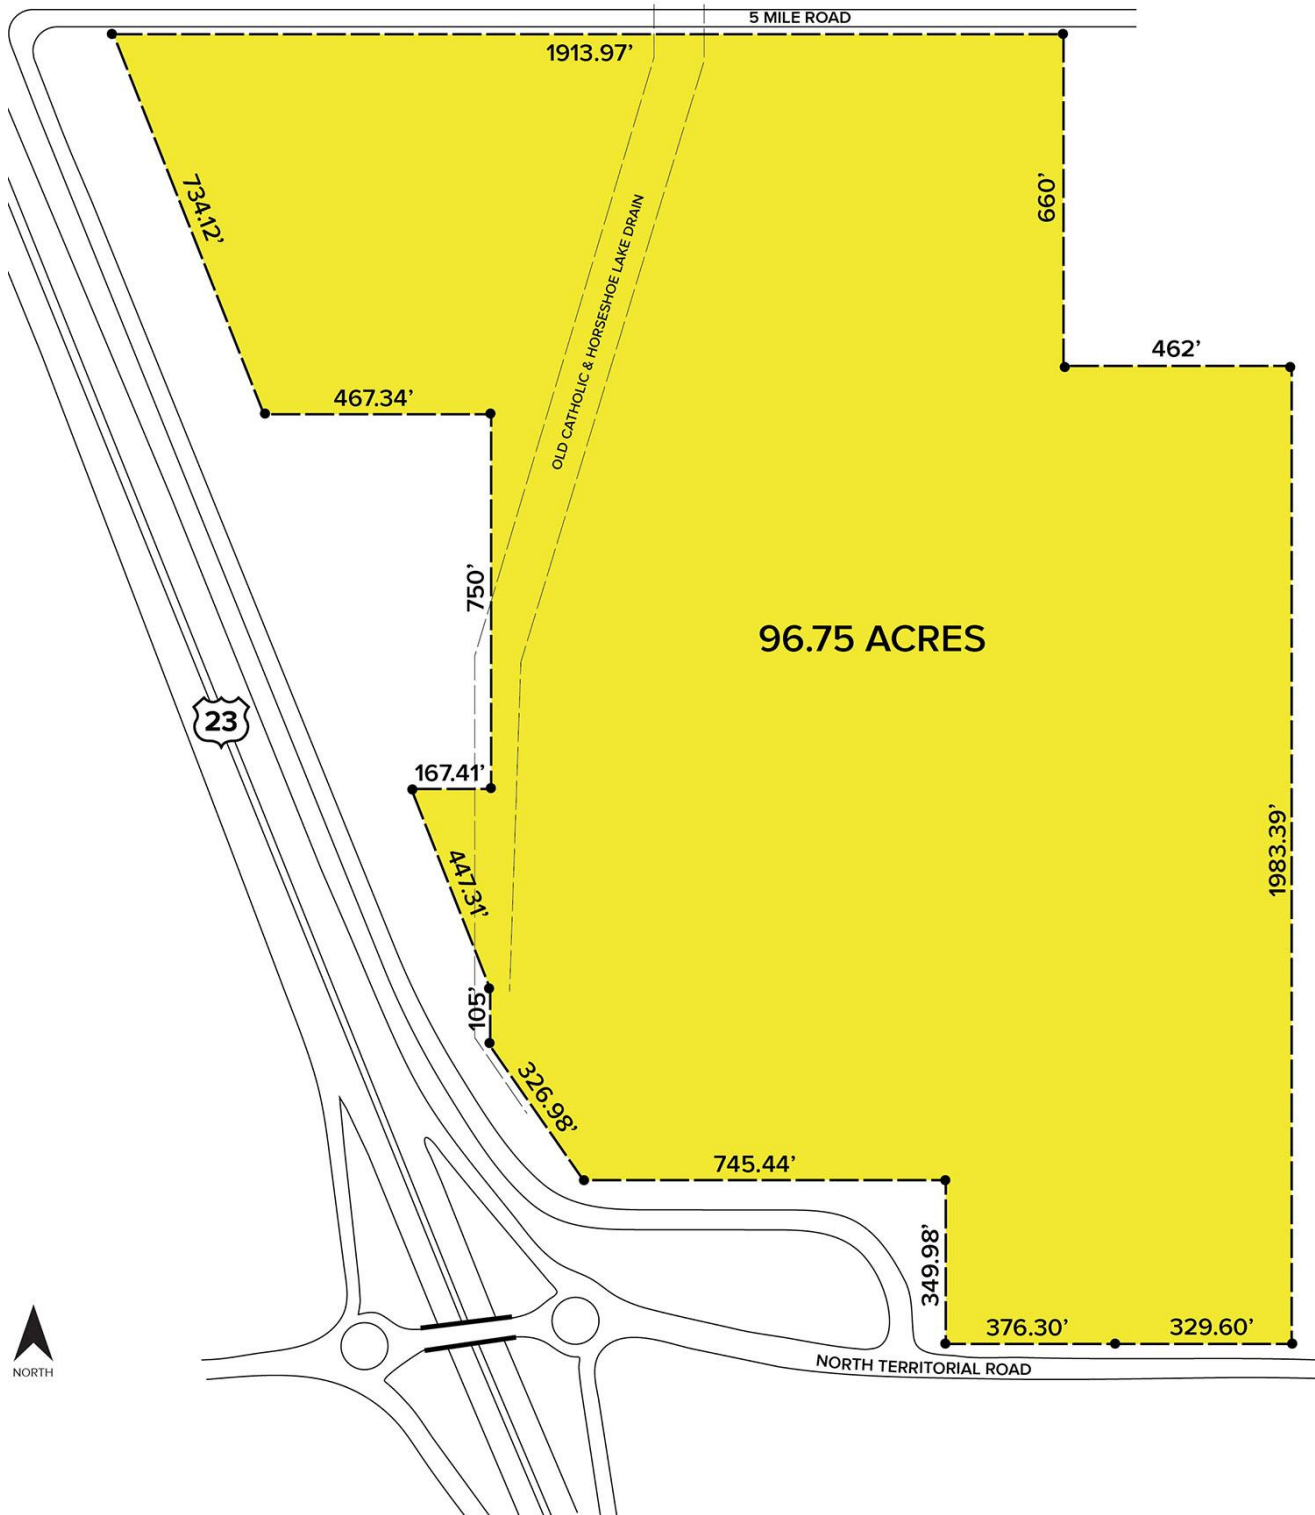

North Territorial Road – Northfield Twp., Michigan

Land For Sale

96.75
Acres
AVAILABLE

Site Plan

For more information, please contact:

DAVE GREEN
(248) 948 4184
dgreen@signatureassociates.com

SIGNATURE ASSOCIATES
One Towne Square, Suite 1200
Southfield, MI 48076
www.signatureassociates.com