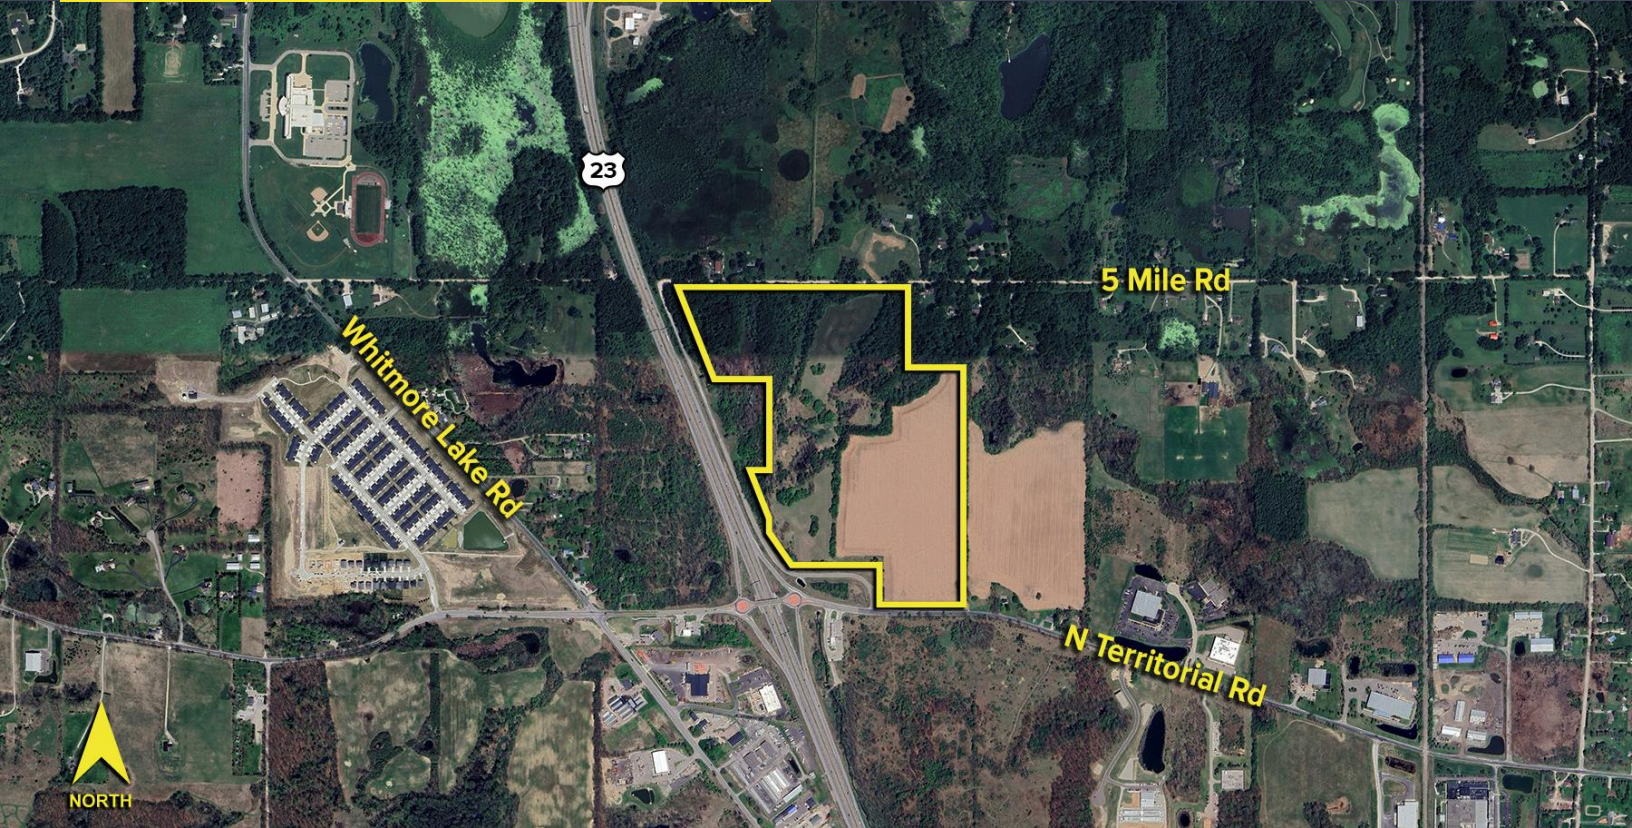

# NORTH TERRITORIAL ROAD NORTHFIELD TWP., MICHIGAN

LAND FOR SALE  
96.75 Acres Available

**SIGNATURE  
ASSOCIATES**  
KNOW SIGNATURE | KNOW RESULTS

## PROPERTY FEATURES

- Up to 96.75 acres available
- Great freeway visibility
- Zoned PSC, Planned Shopping Center
- Immediate access to US-23
- Sale Price: \$59,900/usable acre

For more information, please contact:

# North Territorial Road – Northfield Twp., Michigan

## Land For Sale

96.75  
Acres  
AVAILABLE