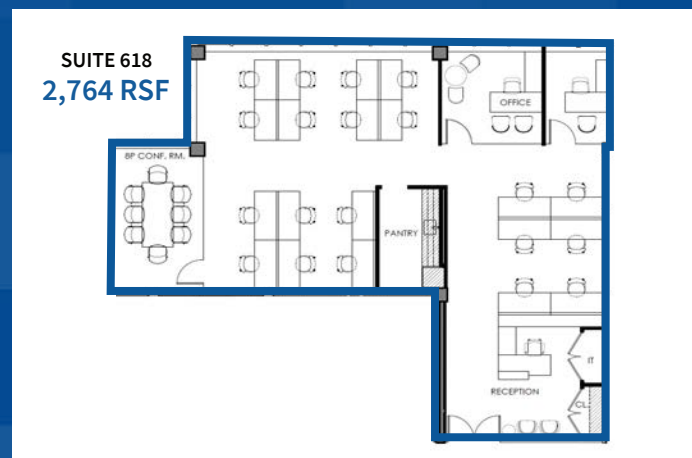

Suite 216

6,124 RSF *

Suite 408

26,425 RSF
(Divisible)

Suite 214

5,374 RSF *

* Can be combined for a total of 11,498 SF

Possession:

Suite 214, 216, 618: Immediate
Suite 408: Arranged

Term:

Negotiable

Rent:

Upon request

Highlights

One block away
from the Great Neck
LIRR station

Renovated
restrooms, lobby,
and outdoor seating area

4th
Floor
Plan

6th
Floor
Pre-Built
Floor Plan

Location Overview

Kyle Crennan
 Managing Director
 +1 631 962 2896
 kyle.crennan@jll.com

Joseph Lopresti
 Managing Director
 +1 631 962 7384
 joseph.lopresti@jll.com