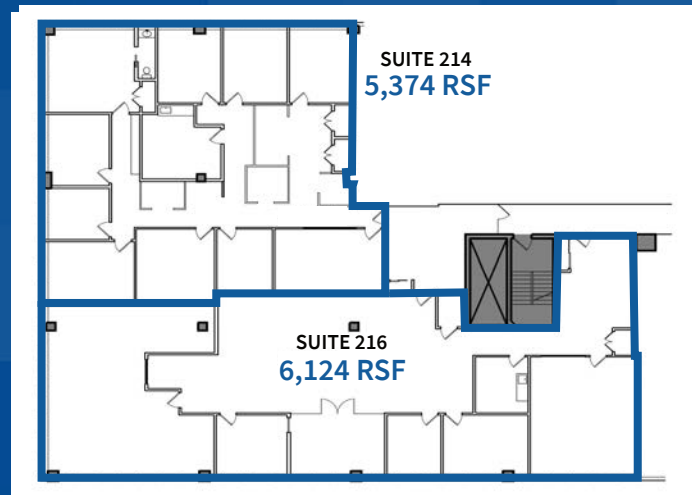

Suite 216

6,124 RSF *

Suite 408

26,425 RSF
(Divisible)

Suite 214

5,374 RSF *

* Can be combined for a total of 11,498 SF

Possession:

Suite 214, 216, 618: Immediate
Suite 408: Arranged

Term:

Negotiable

Rent:

Upon request

Highlights

One block away
from the Great Neck
LIRR station

Renovated
restrooms, lobby,
and outdoor seating area

Full-service
café on-site

Two levels of
covered parking

On-site
management

Four-story
atrium

Citibank and
Metropolitan Bank
branches on-site

Walking distance
to shops and
restaurants

Strong
Ownership

2nd
Floor
Plan

4th
Floor
Plan

6th
Floor
Pre-Built
Floor Plan

Location Overview

Kyle Crennan
 Managing Director
 +1 631 962 2896
 kyle.crennan@jll.com

Joseph Lopresti
 Managing Director
 +1 631 962 7384
 joseph.lopresti@jll.com