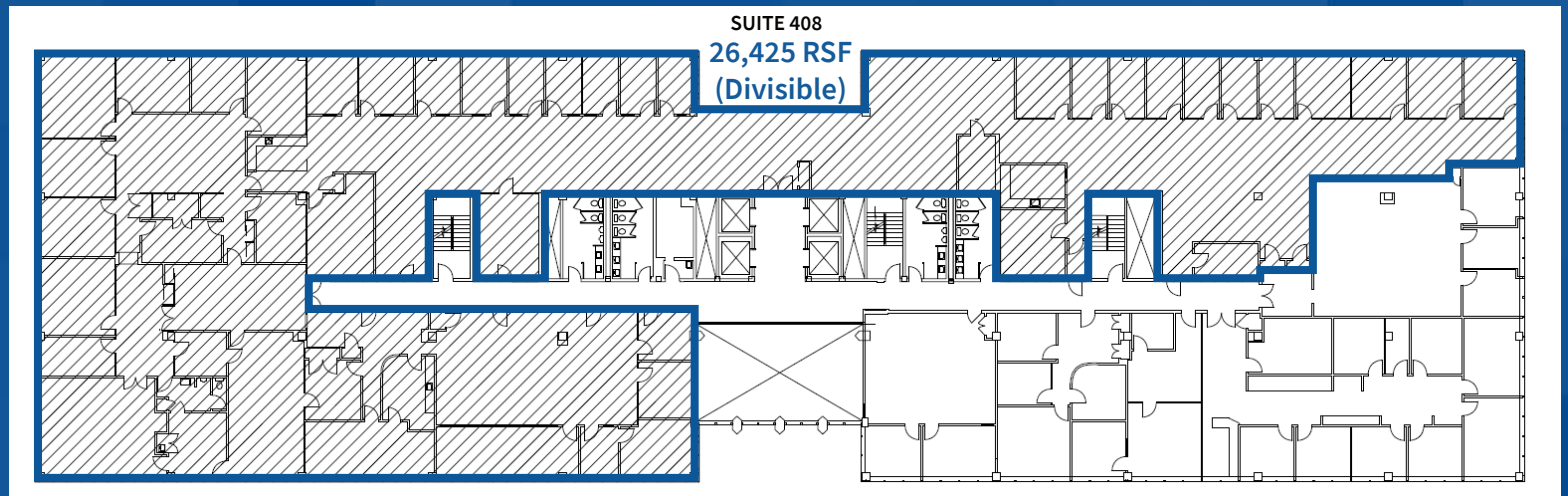

Suite 214, 216, 618: Immediate
Suite 408: Arranged

Term:

Negotiable

Rent:

Upon request

Highlights

One block away
from the Great Neck
LIRR station

Renovated
restrooms, lobby,
and outdoor seating area

Full-service
café on-site

Two levels of
covered parking

On-site
management

Four-story
atrium

Citibank and
Metropolitan Bank
branches on-site

Walking distance
to shops and
restaurants

Strong
Ownership

2nd
Floor
Plan

4th
Floor
Plan

6th
Floor
Pre-Built
Floor Plan

Location Overview

Kyle Crennan
 Managing Director
 +1 631 962 2896
 kyle.crennan@jll.com

Joseph Lopresti
 Managing Director
 +1 631 962 7384
 joseph.lopresti@jll.com