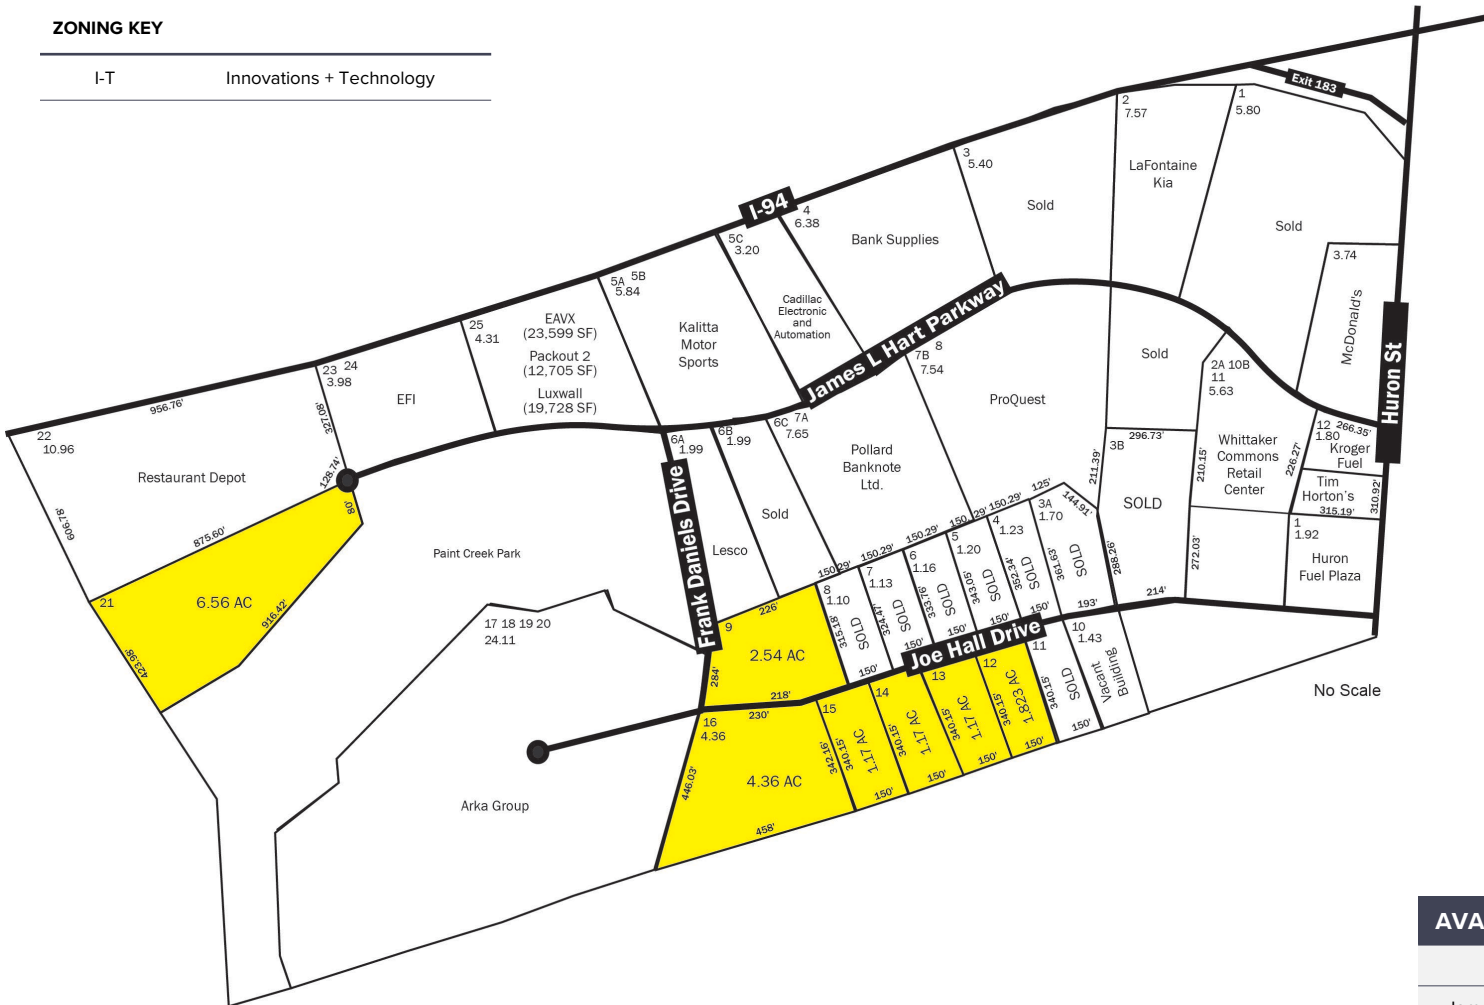

Washtenaw Business Park – Ypsilanti Twp., Michigan

1.17 – 9.69 Acres For Sale

1.17-9.69
Acres
AVAILABLE

Site Plan

ZONING KEY

I-T	Innovations + Technology

AVAILABLE LOTS - JOE HALL DR - NORTHSIDE				
	Lot #	Zoned	Acres	Price
Joe Hall Dr	9	I-T	2.54	$138,303

AVAILABLE LOTS – JOE HALL DR - SOUTHSIDE				
	Lot#	Zoned	Acres	Price
Joe Hall Dr	12	I-T	1.823	$99,262
Joe Hall Dr	13	I-1	1.17	$63,706
Joe Hall Dr	14	I-1	1.17	$63,706
Joe Hall Dr	15	I-1	1.17	$63,706
Joe Hall Dr	16	I-1	4.36	$237,402
Total Contiguous			9.69	

AVAILABLE LOT - JAMES L. HART PKWY				
	Lot#	Zoned	Acres	Price
James L. Hart Pkwy	21	I-T	6.56	$428,630

For more information, please contact:

STEVE GORDON
(248) 948 0101
sgordon@signatureassociates.com

JAY CHAVEY
(248) 948 4196
jchavey@signatureassociates.com

SIGNATURE ASSOCIATES
One Towne Square, Suite 1200
Southfield, MI 48076
www.signatureassociates.com