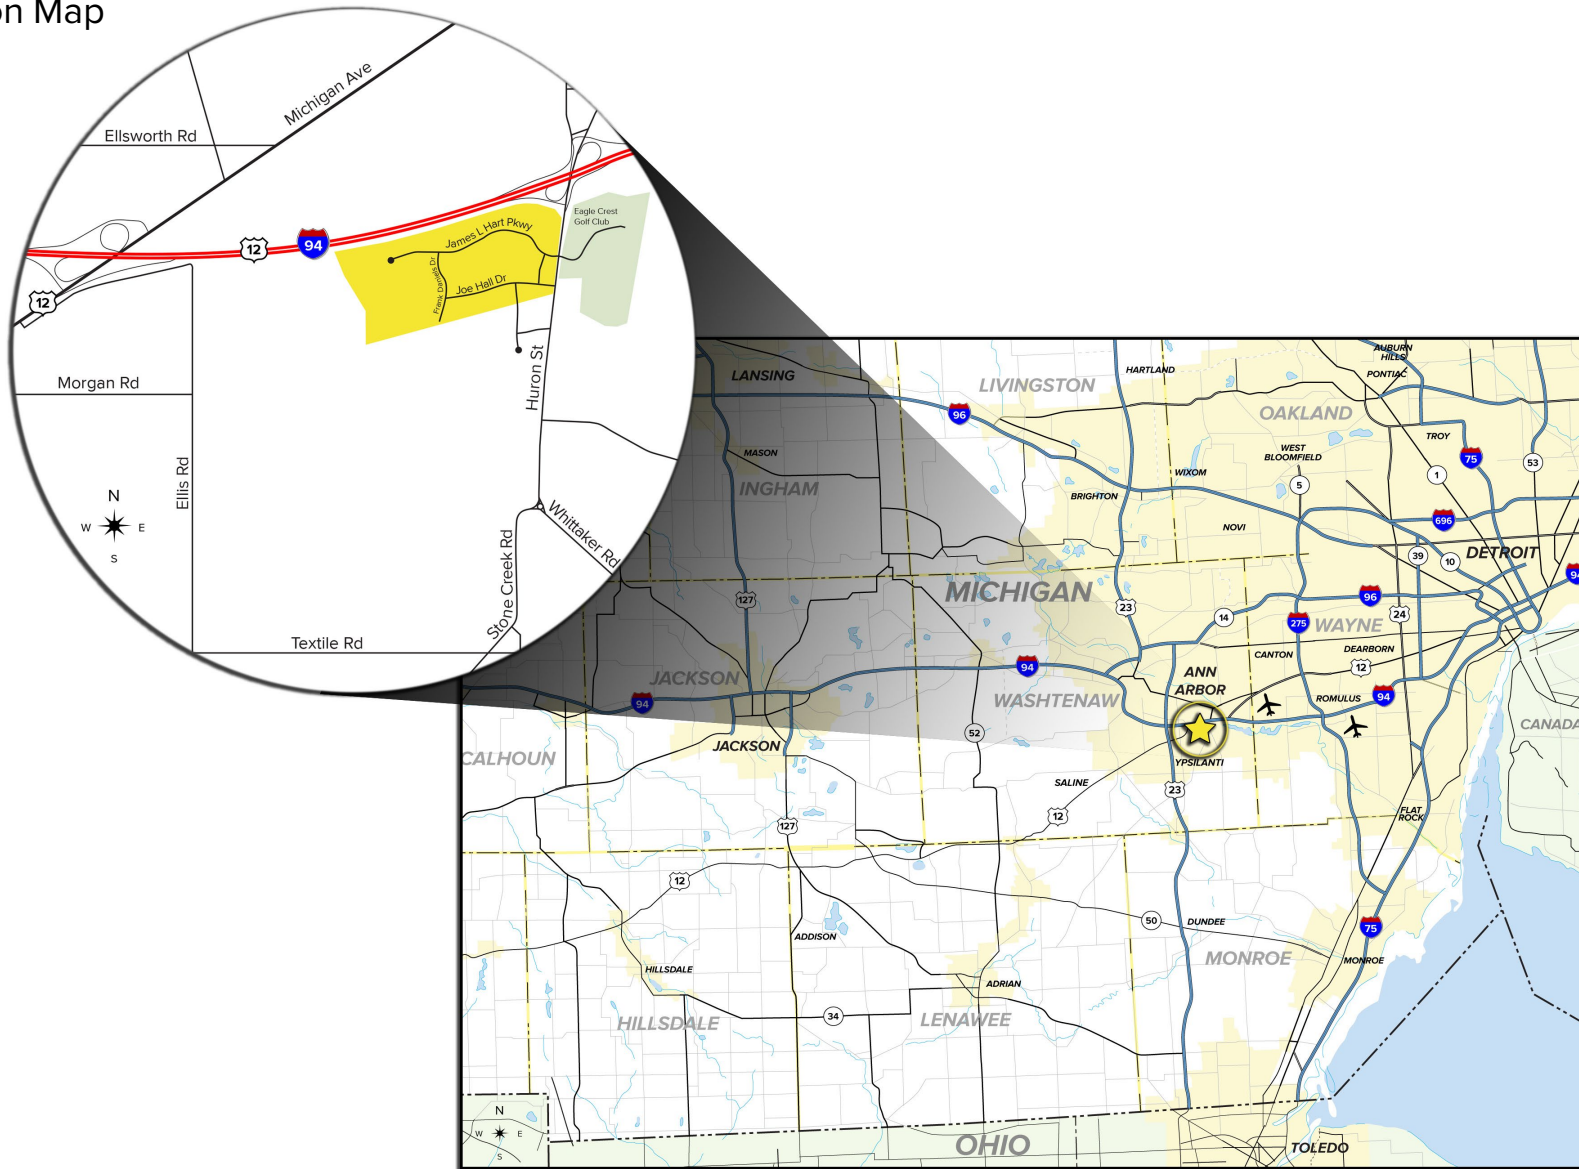

Washtenaw Business Park – Ypsilanti Twp., Michigan

1.17 – 9.69 Acres For Sale

1.17-9.69
Acres
AVAILABLE

Location Map

For more information, please contact:

STEVE GORDON

(248) 948 0101

sgordon@signatureassociates.com

JAY CHAVEY

(248) 948 4196

jchavey@signatureassociates.com

SIGNATURE ASSOCIATES

One Towne Square, Suite 1200

Southfield, MI 48076

www.signatureassociates.com