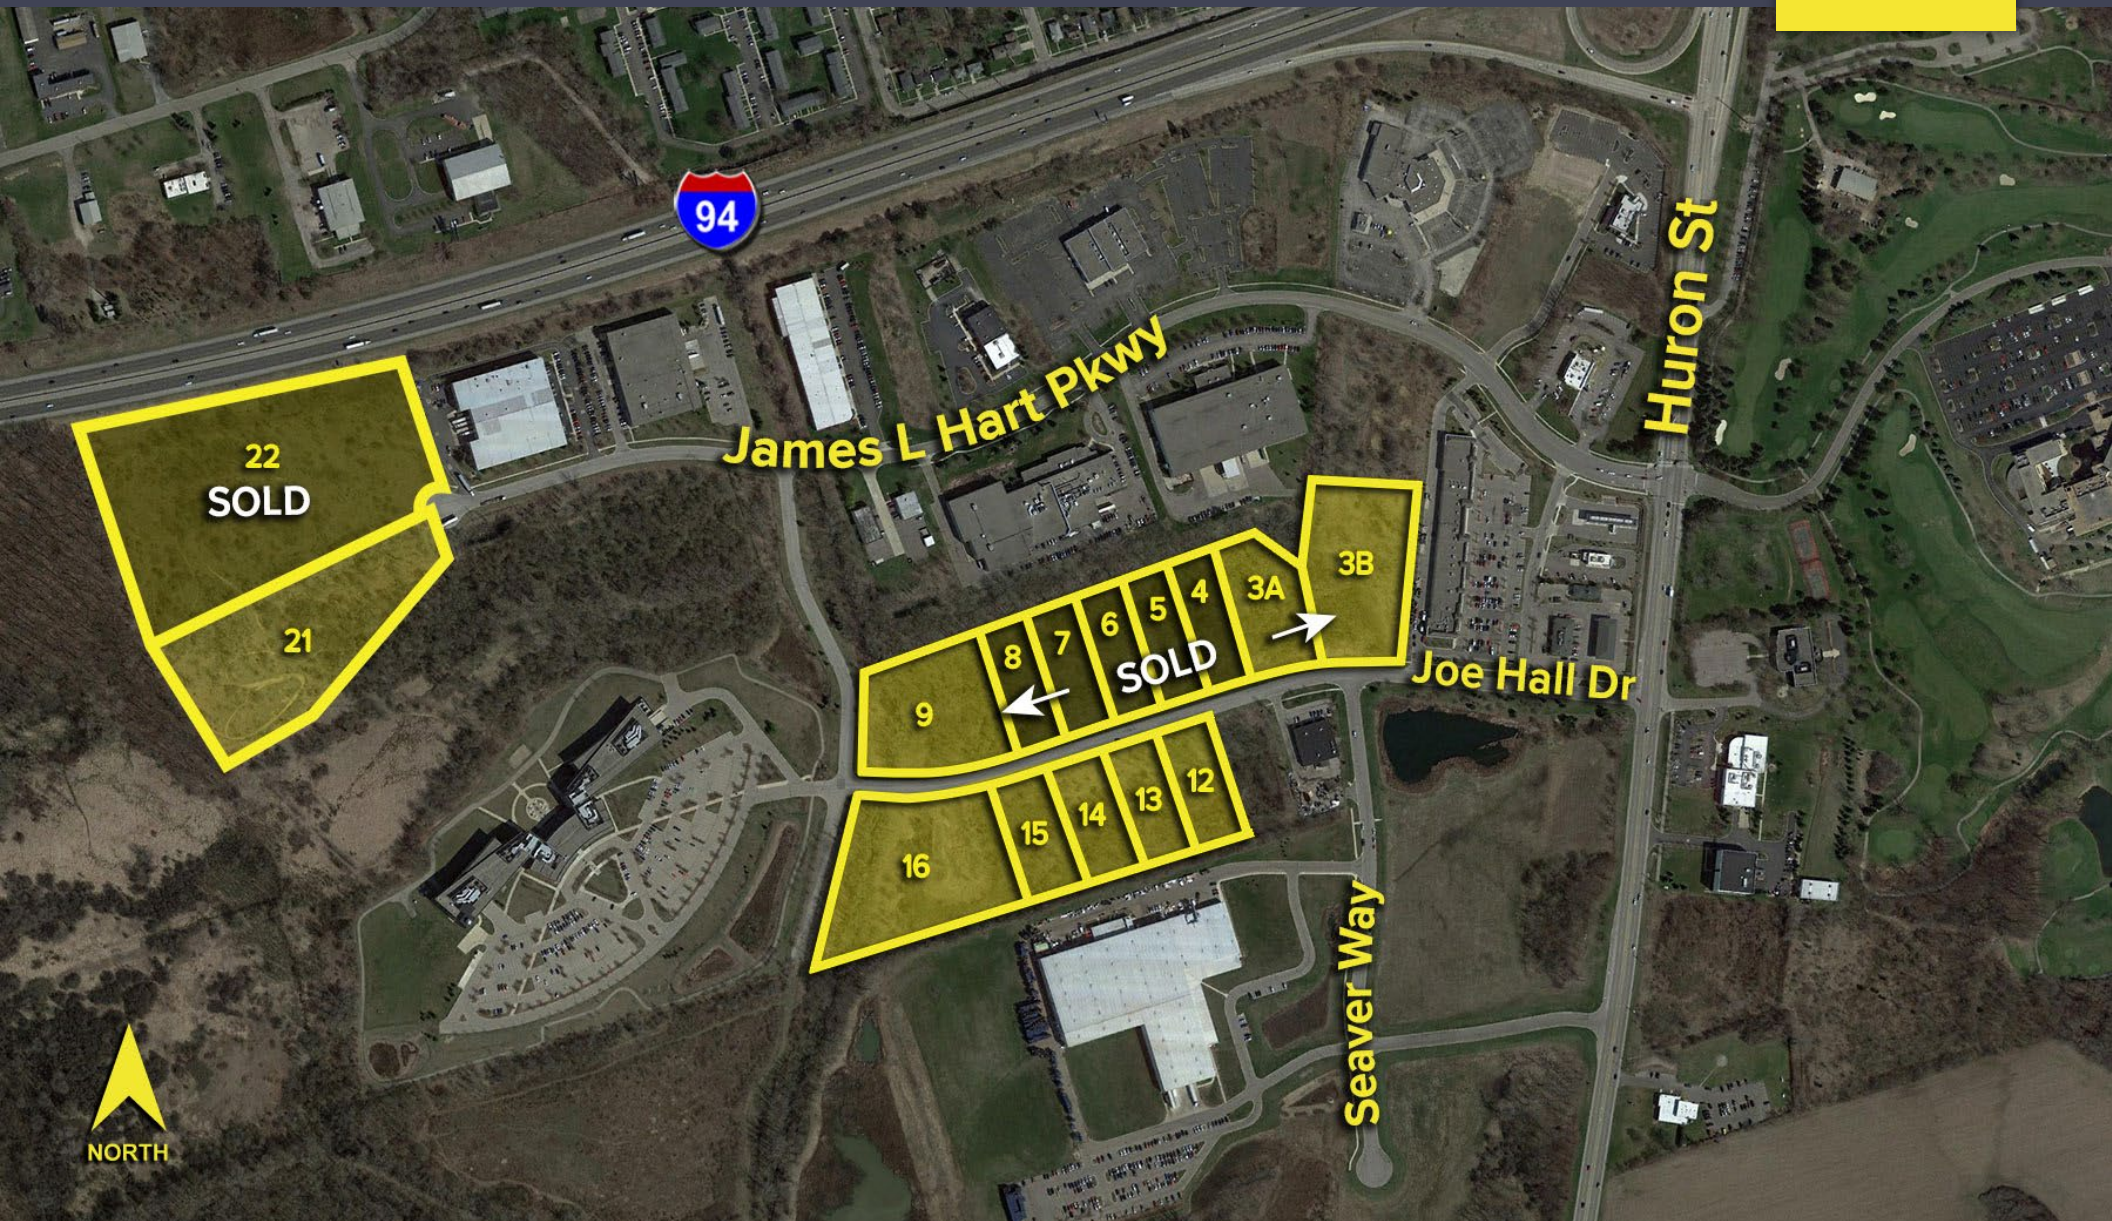

Washtenaw Business Park – Ypsilanti Twp., Michigan

1.17 – 9.69 Acres For Sale

1.17-9.69
Acres
AVAILABLE

For more information, please contact:

STEVE GORDON
(248) 948 0101
sgordon@signatureassociates.com

JAY CHAVEY
(248) 948 4196
jchavey@signatureassociates.com

SIGNATURE ASSOCIATES
One Towne Square, Suite 1200
Southfield, MI 48076
www.signatureassociates.com