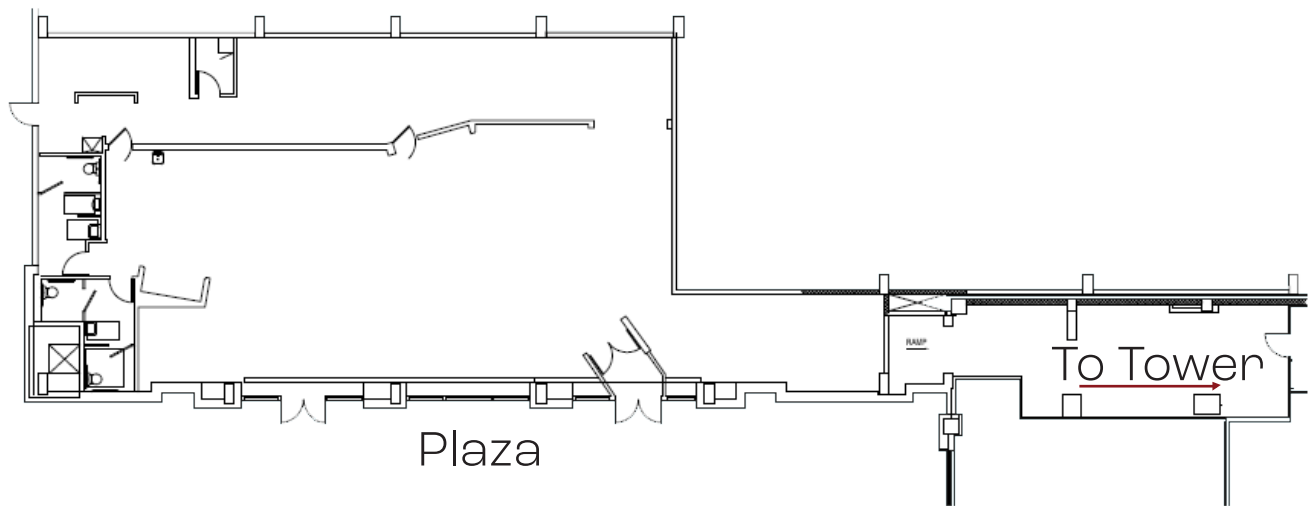

400 W MARKET

SUITE 100

5,450 SF

For more information, contact:

Doug Owen, SIOR

Senior Vice President, Brokerage
doug.owen@am.jll.com
+1 502 394 2516

Yandell Wood, SIOR

Senior Vice President, Brokerage
yandell.wood@am.jll.com
+1 502 394 2518