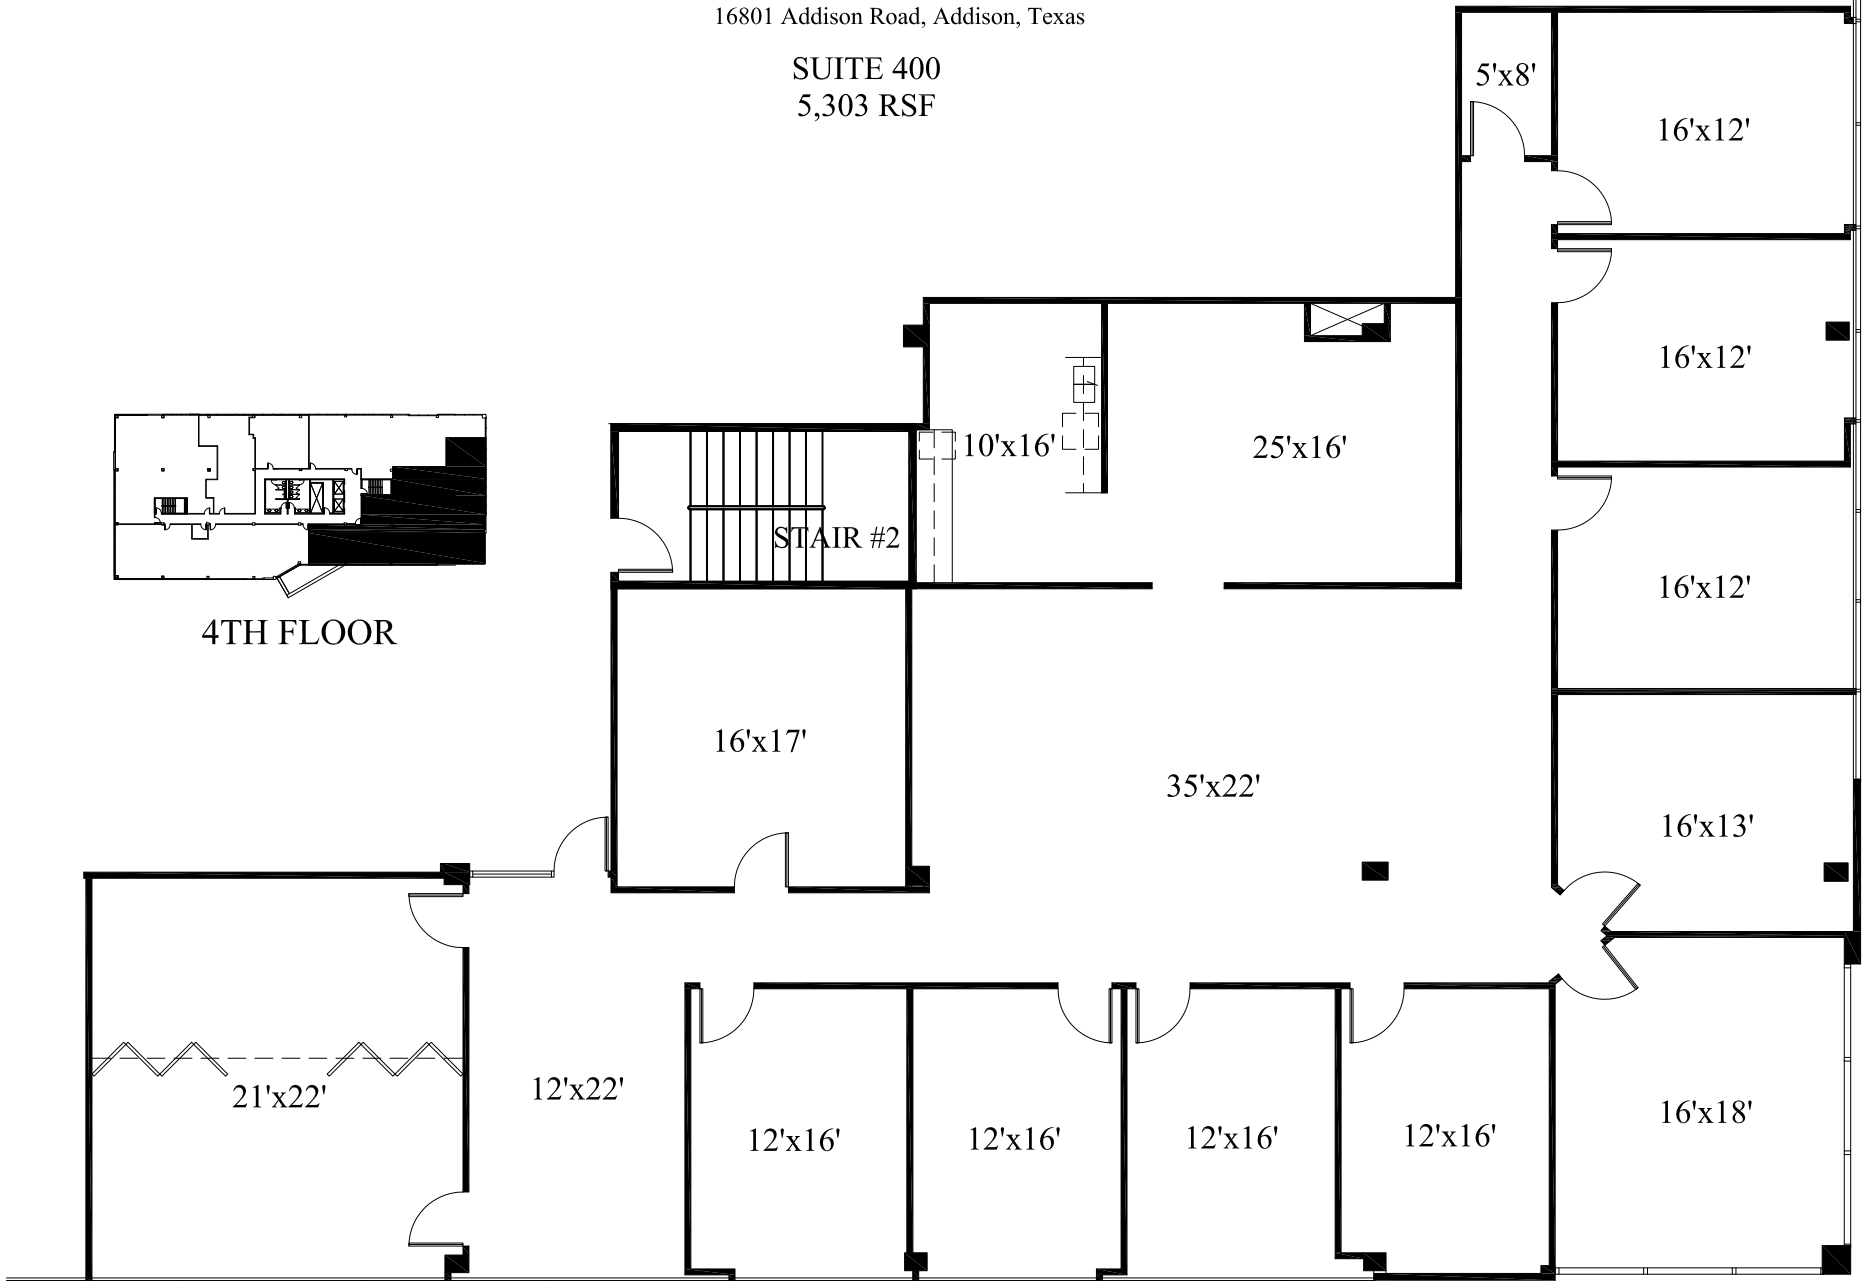

GRAYMARK OFFICE BUILDING

16801 Addison Road, Addison, Texas

SUITE 400
5,303 RSF

4TH FLOOR

Scale: 3/32"=1'-0"

All dimensions and square footages are approximate.

January 5, 2022

THOMPSON CONSULTING SERVICES, INC. 12024 Golden Meadow Lane, Forney, Texas 75126 (972)564-5252