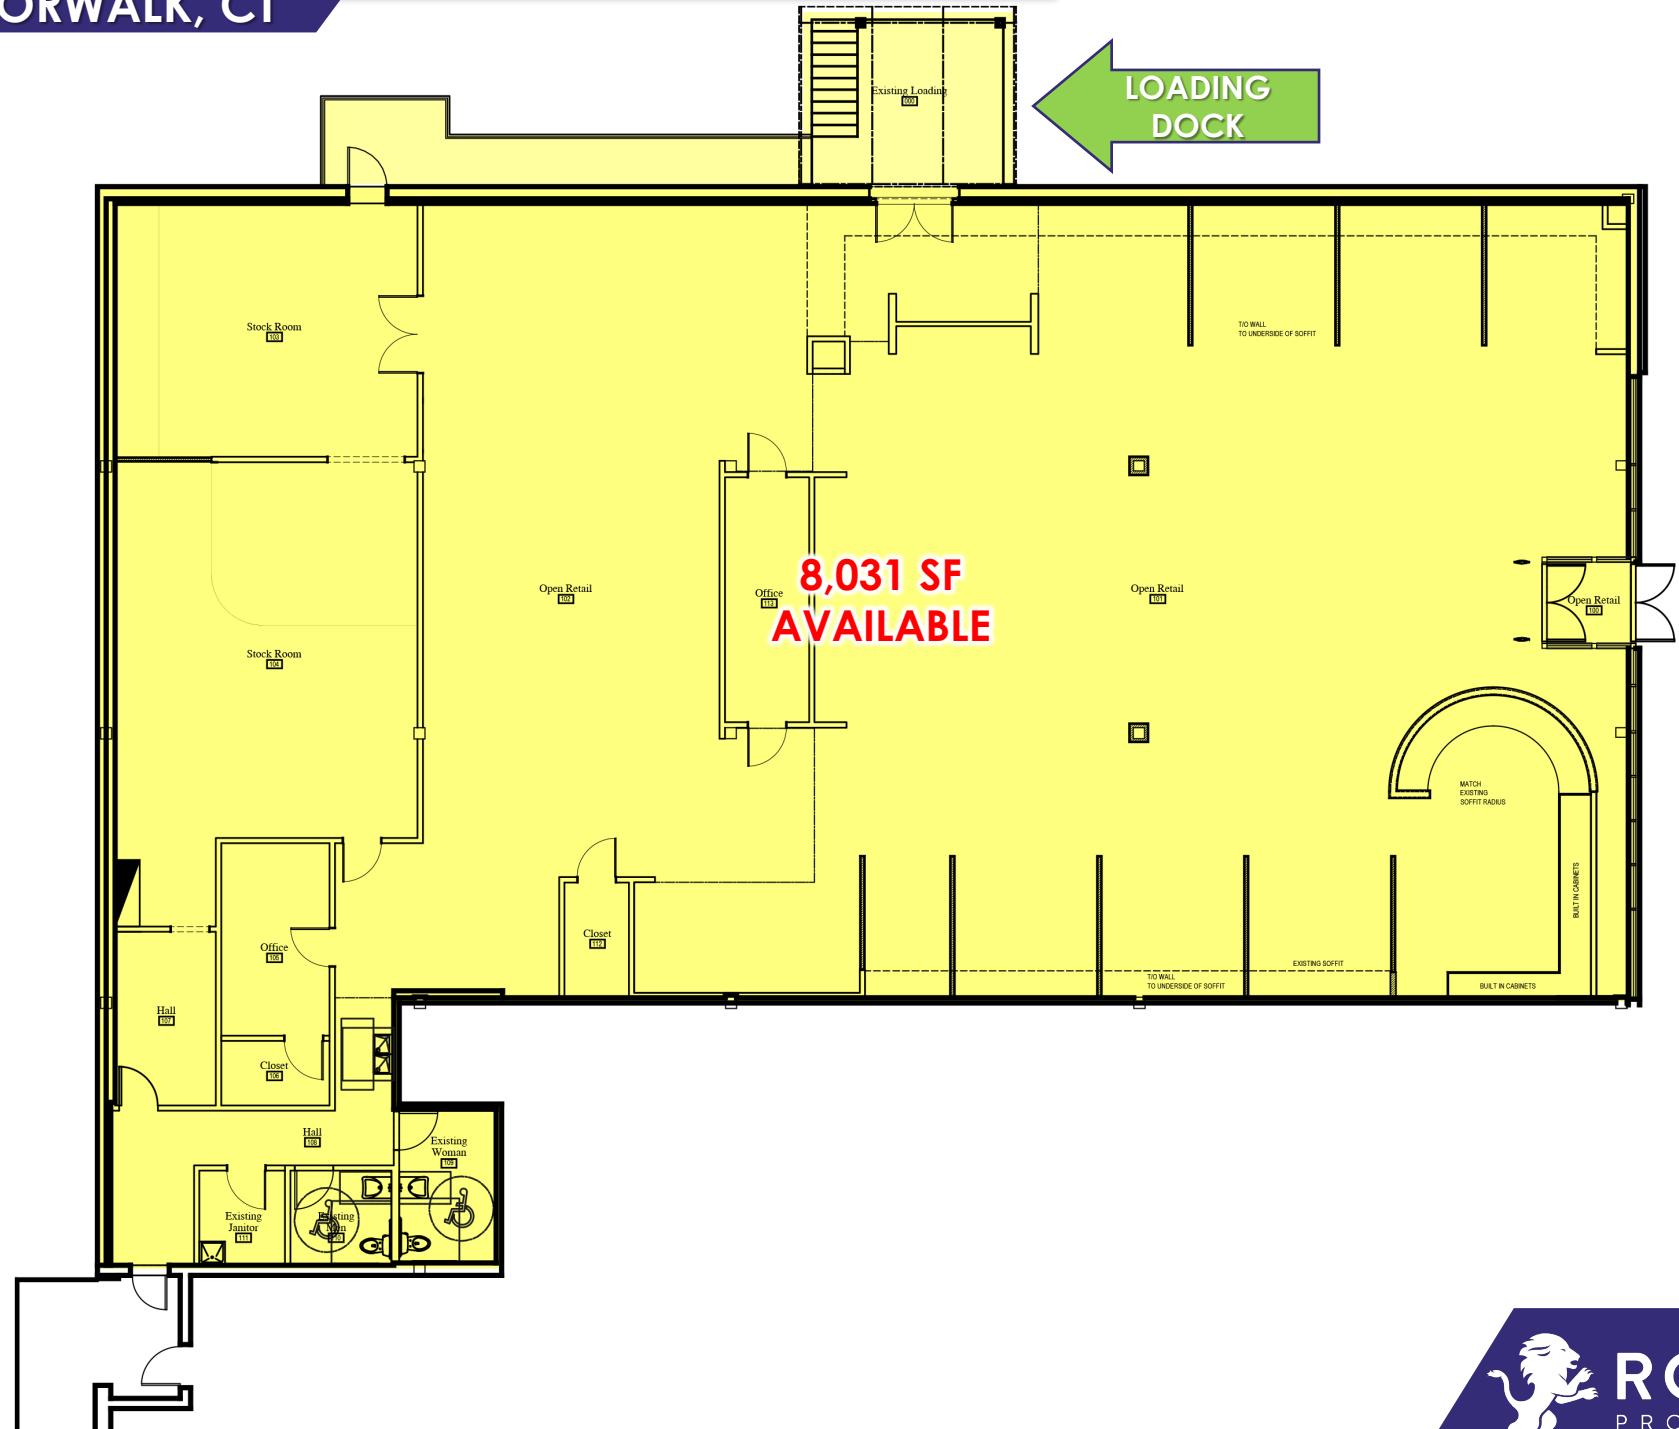

NORWALK, CT

RETAIL SPACE FOR LEASE
250 WESTPORT AVENUE

WESTPORT AVENUE