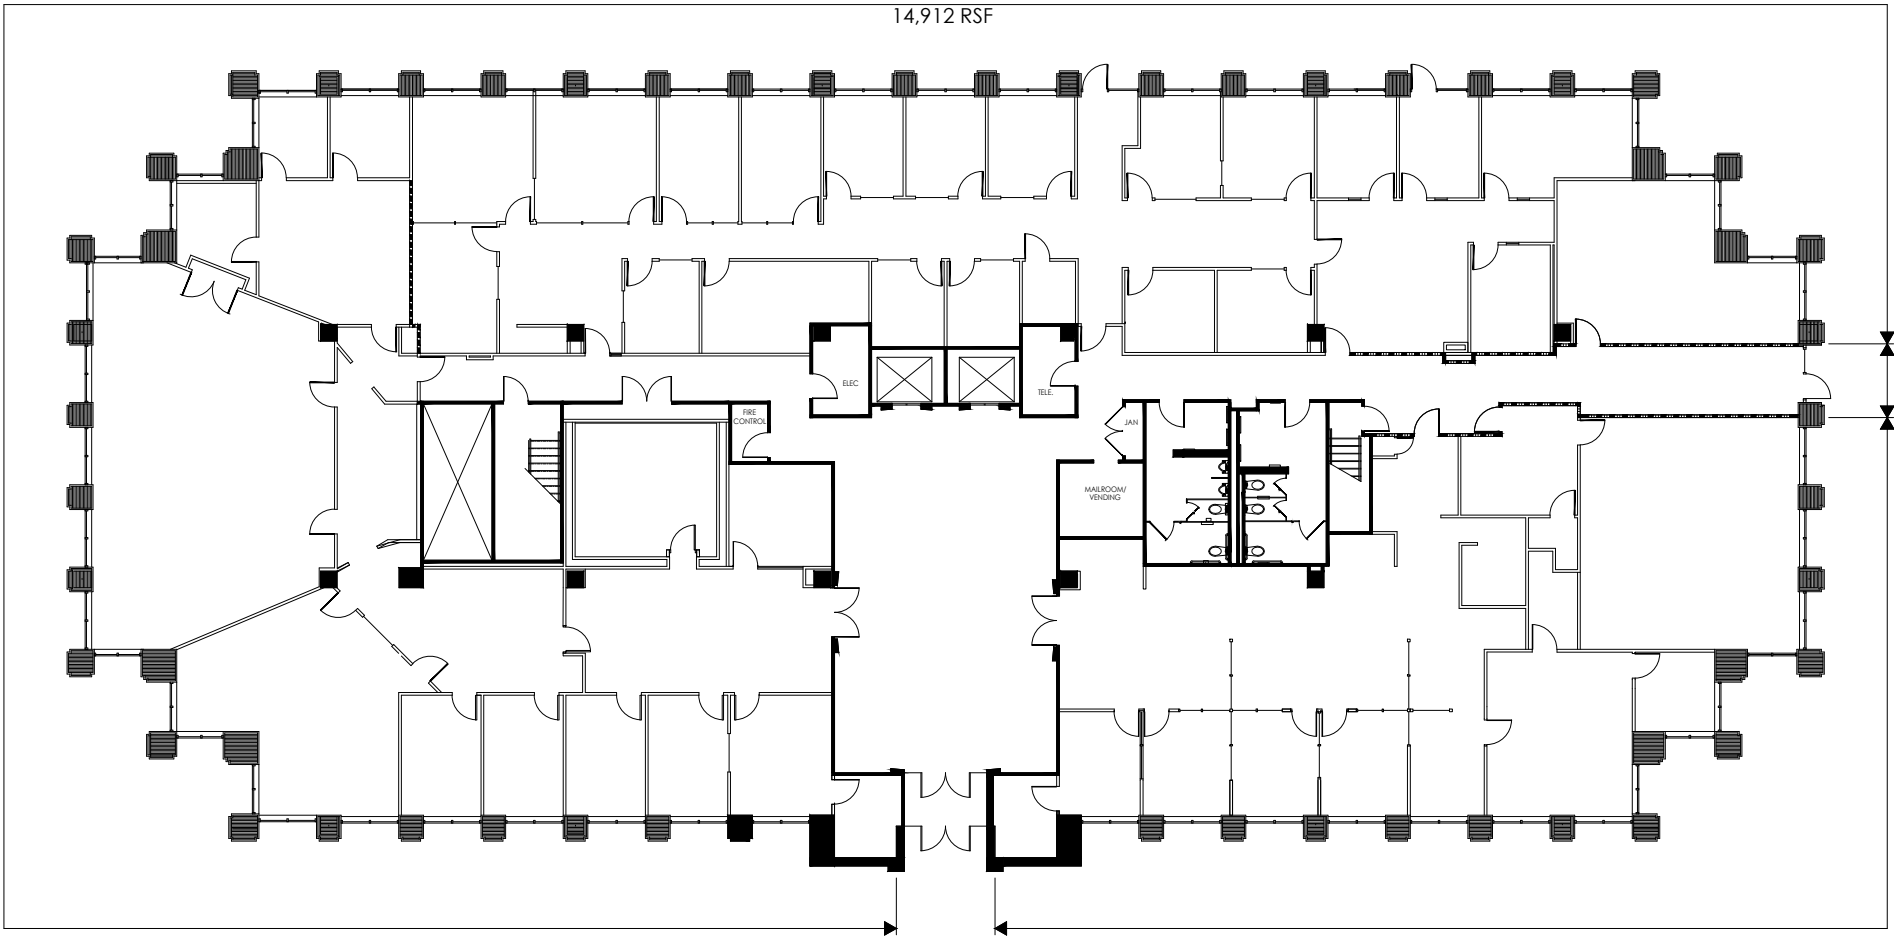

SUITE 100
AVAILABLE
14,912 RSF

BLUFFVIEW TOWER - WEST

3860 W. NORTHWEST HIGHWAY, DALLAS, TX

FLOOR: 1
DATE: 03.20.24

entos design

5400 LBJ Freeway, Suite 125
Dallas, Texas 75240
972.770.2222
www.entosdesign.com