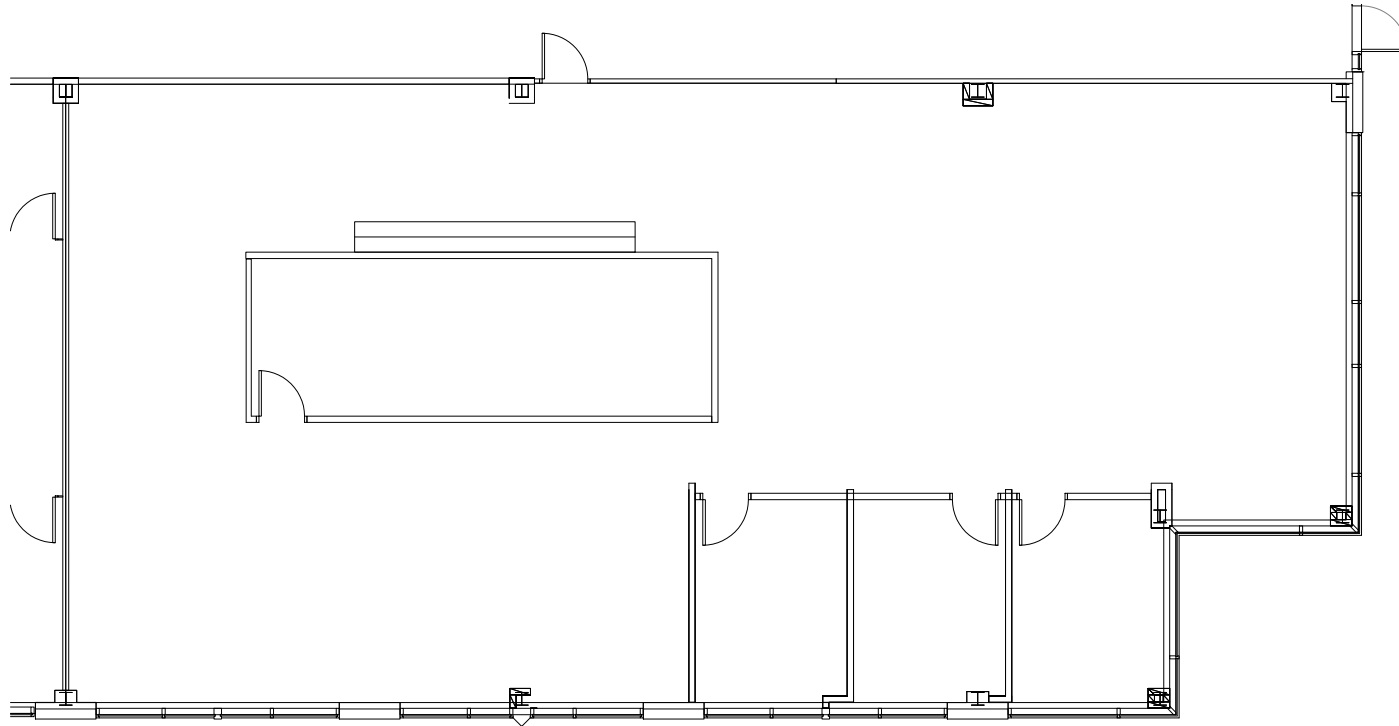

LEASING CONTACT:

ABBY COOPER ZITO
(317) 810-7173

BETH SALLEE
(317) 810-7012

SUITE 105

INTECH THREE | 1ST FLOOR | 6510 TELECOM DRIVE | INDIANAPOLIS, IN

3,818 RSF

DATE: 08.20.25 SCALE: NTS