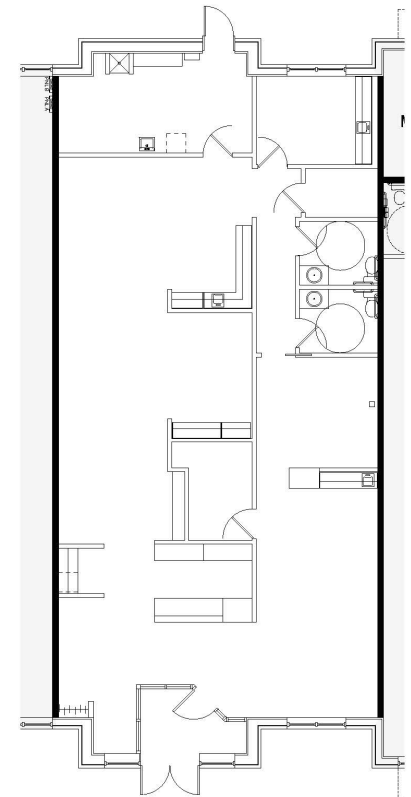

# Plymouth Pointe Plaza

2700 Annapolis Circle N

Plymouth, MN 55441

**2,384 SF**

SF AVAILABLE

**Negotiable**

ASKING BASE RENT

**30,152**

FLOOR PLAN 

Former Hair Salon  
Can Remodel