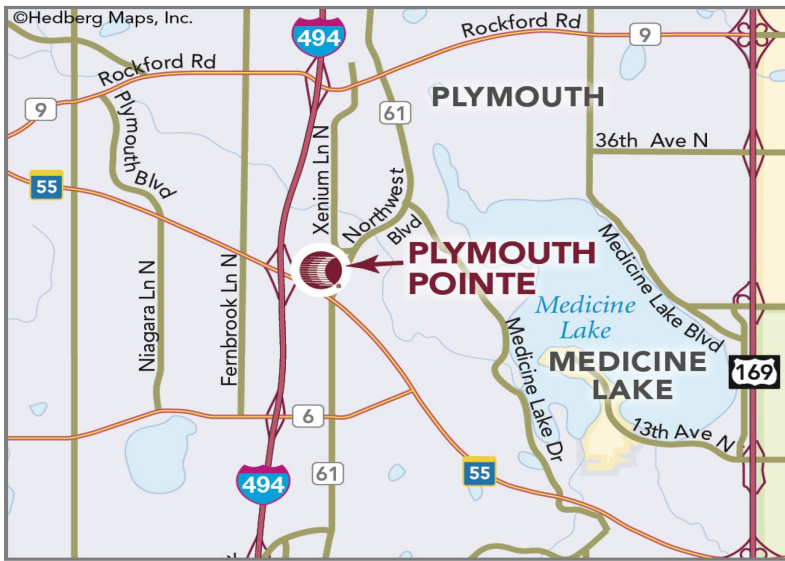

## About the Property:

- 2,384 SF available for lease
- Part of 21,222 SF shopping center (9 tenants)
- **Premier visibility from Highway 55 with 30,000+ VPD**
- Building and monument signage available
- **Last available space – otherwise 100% leased shopping center**
- 105 parking stalls (4.95 ratio)
- Notable co-tenants: Caribou Coffee, Crisp & Green, Verizon, Orange Theory, Boger Dental
- 1,500 feet from Highway 494 - **100,000+ VPD**
- Shared lot with Residence Inn by Marriott – **80+ nightly guests**
- Affluent area demographics

# Plymouth Pointe Plaza

2700 Annapolis Circle N  
Plymouth, MN 55441

## Plymouth Trade Area Demographics:

(Costar, 2025)

AREA DEMOGRAPHICS	1 MILE	3 MILE	5 MILE
Population	4,183	66,749	174,906
Households	1,854	27,424	70,951
Avg. Household Income	\$150,961	\$142,938	\$142,513

### Location Highlights

- ❖ Plymouth, MN — Twin Cities Metro
- ❖ Prominent trade area - within 1 mile from Chic-Fil-A, McDonald's, Jimmy John's, Perkins, Red Robin, Davanni's, Wendy's, and more
- ❖ Close proximity to I-494 interchange
- ❖ Affluent northwest suburb
- ❖ Strong daytime & residential traffic - within 1 mile from WestHealth Hospital, Comfort Inn Plymouth, Holiday Inn Express, among many other area employers