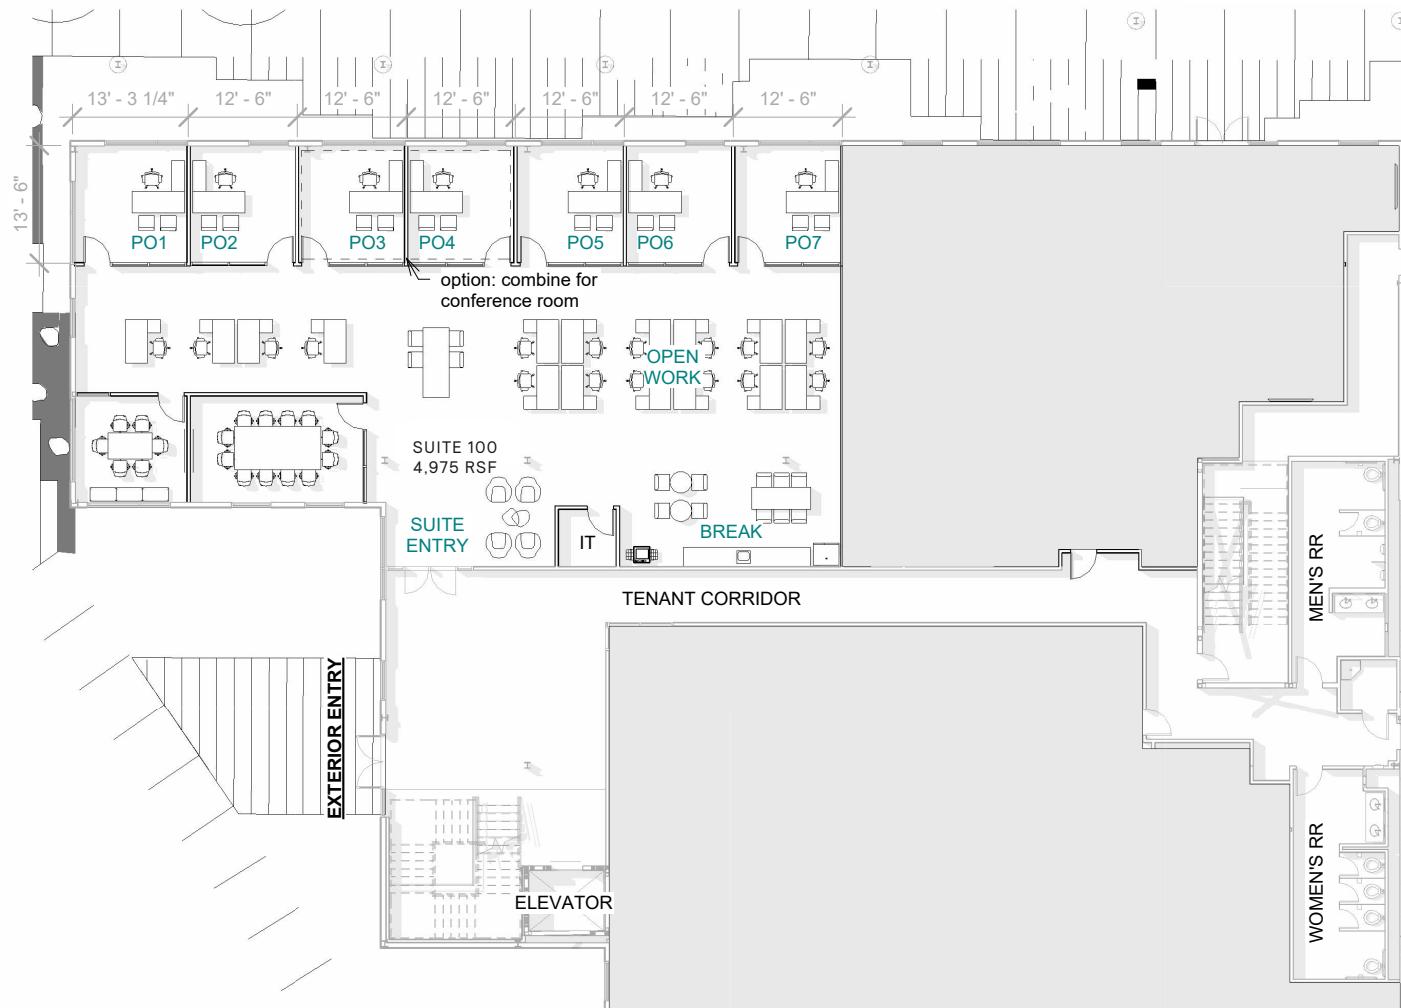

# Assembly Park

SPEC SUITE 100

4,975 RSF