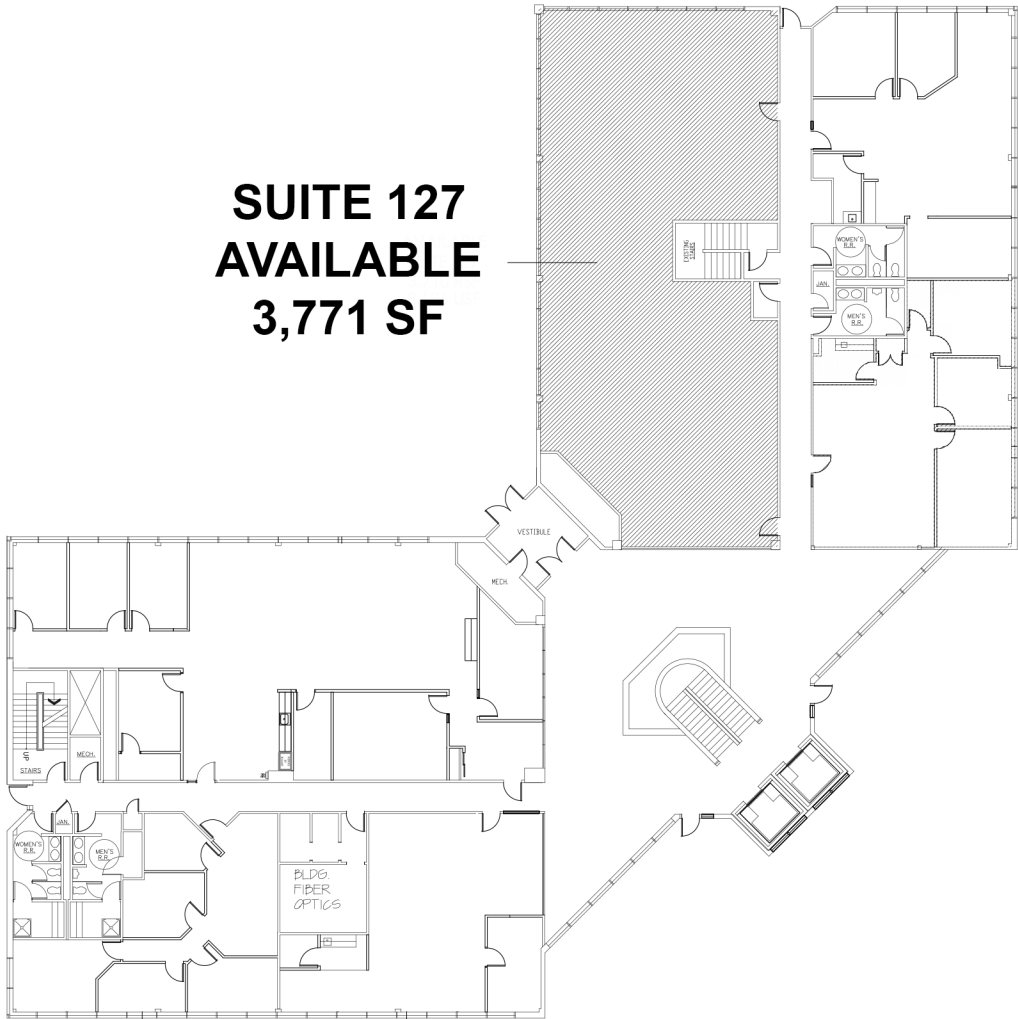

**SUITE 127
AVAILABLE
3,771 SF**

CASTLE CREEK III

8720 CASTLE CREEK PARKWAY - 1ST FLOOR
INDIANAPOLIS, INDIANA 46250