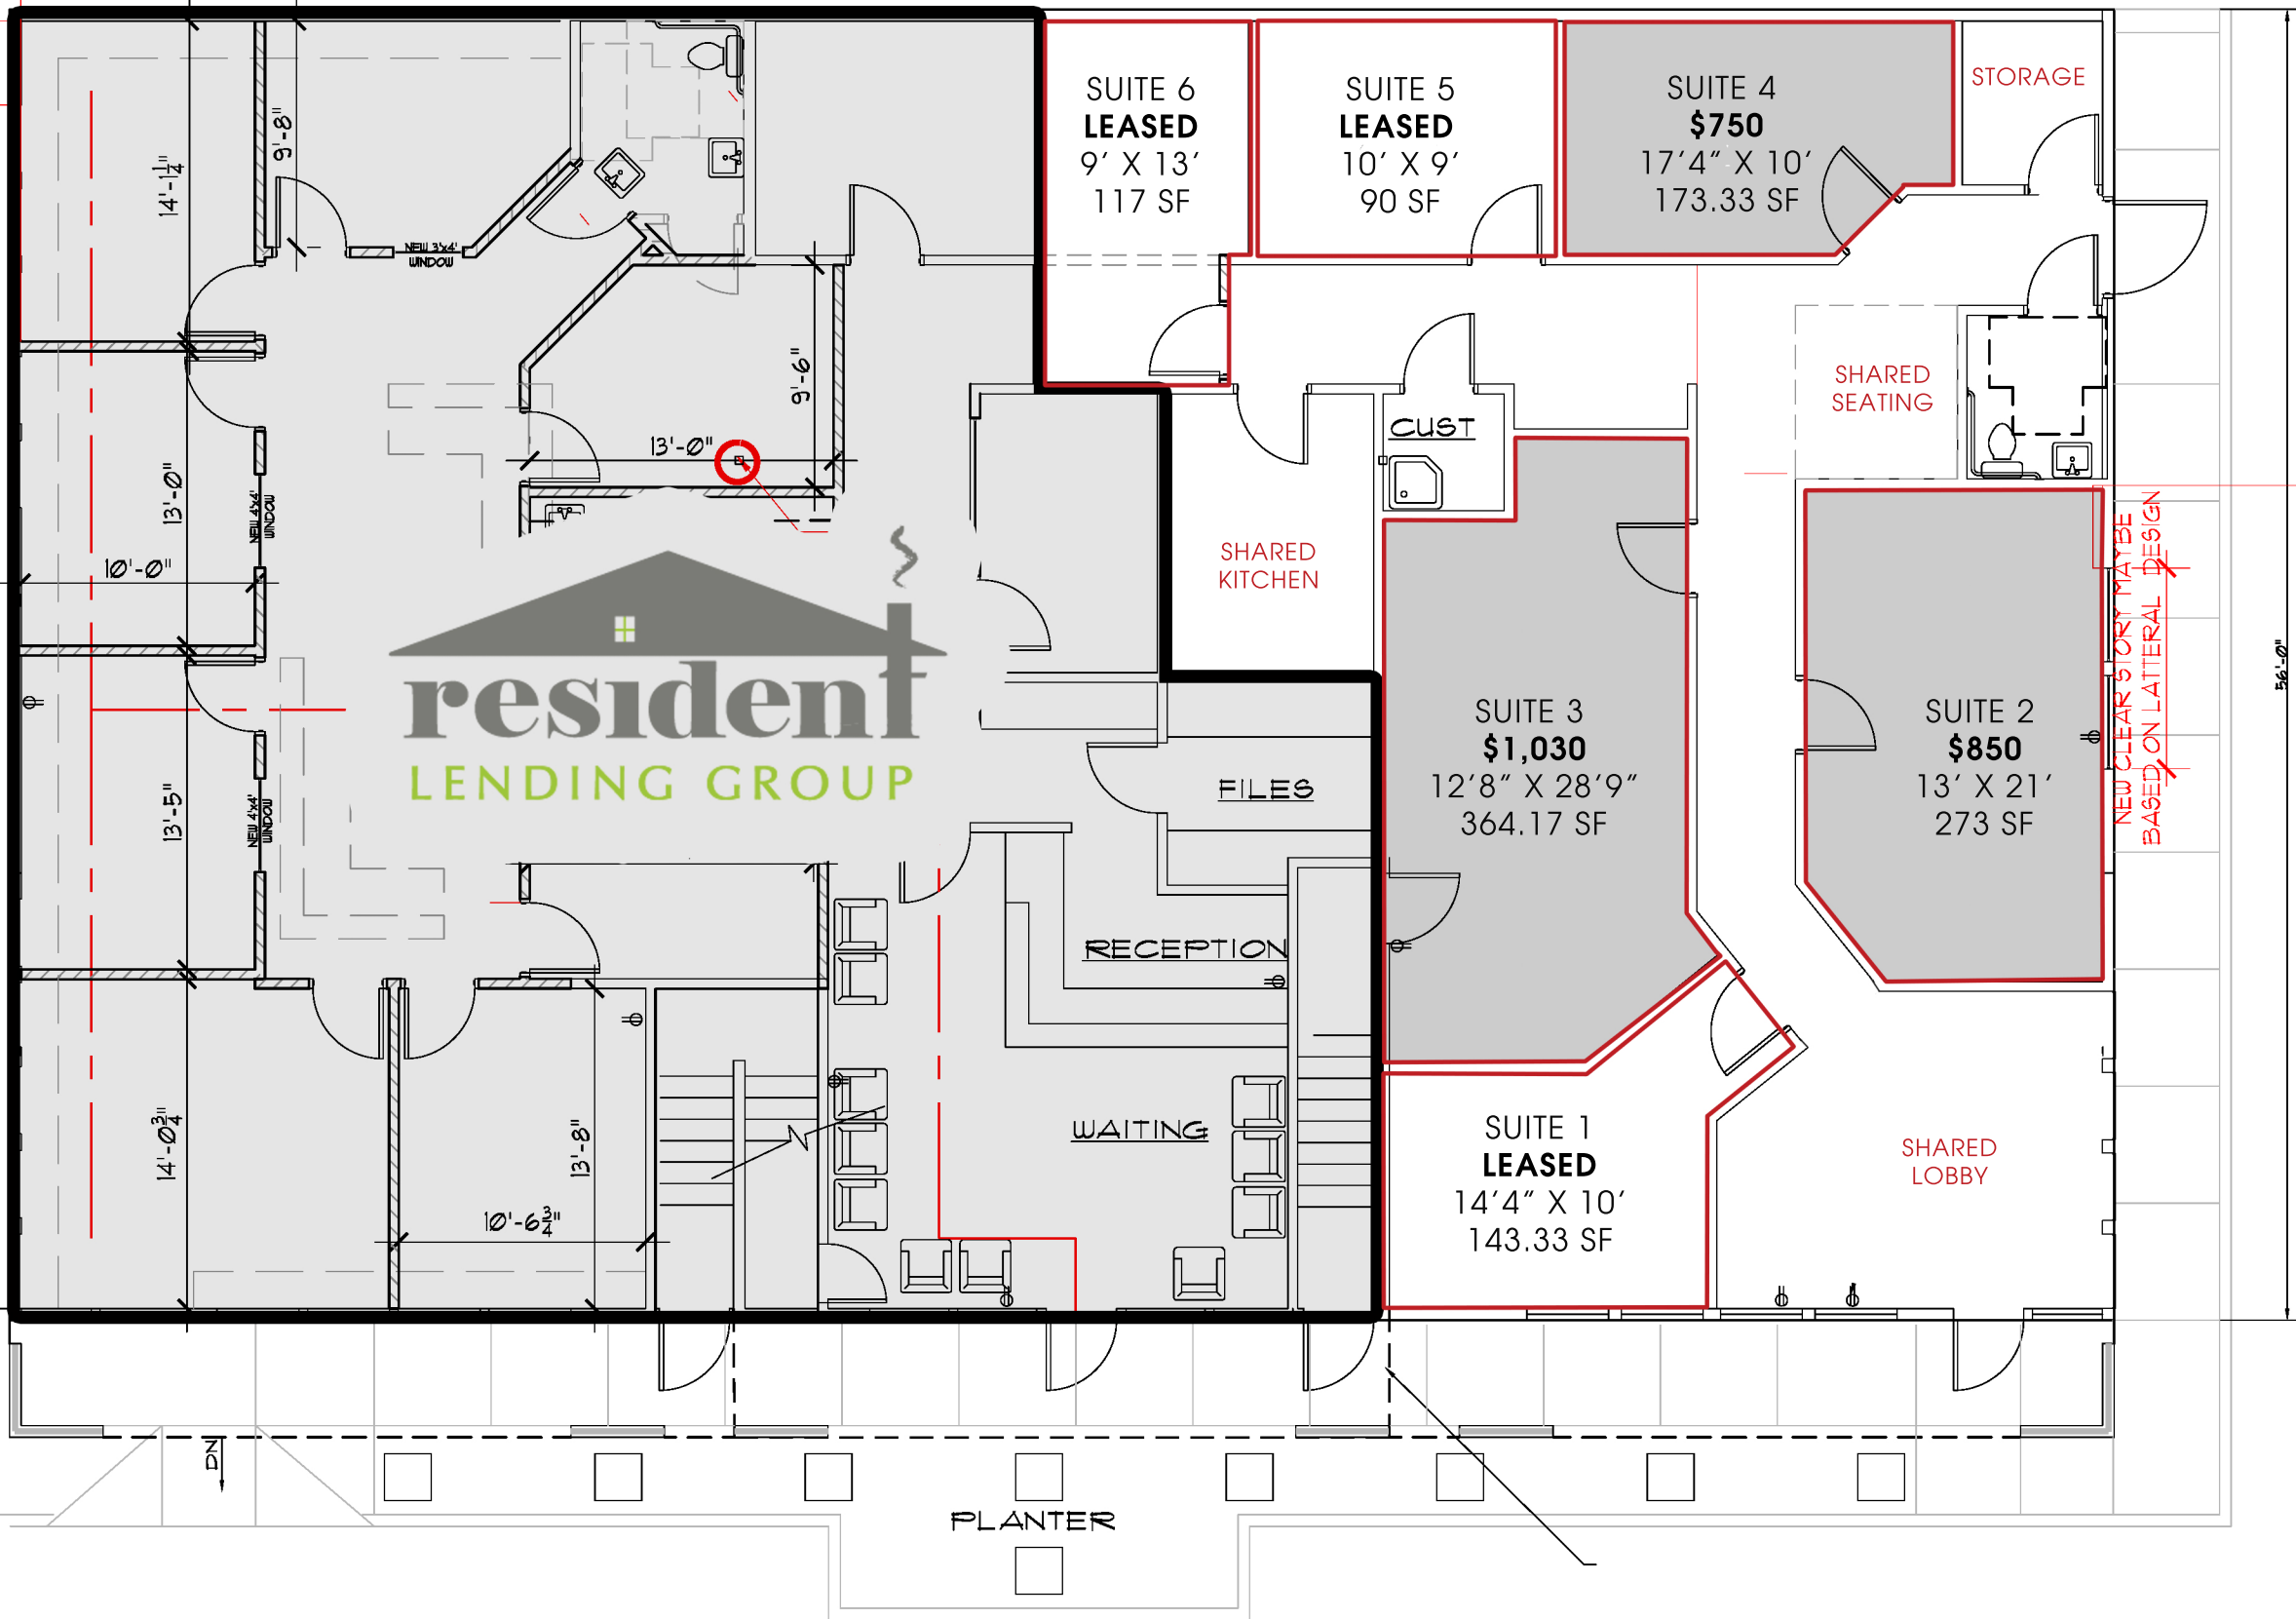

NOTE: AREAS ARE APPROXIMATE

NEW CLEAR STORY HEIGHT
BASED ON LATERAL DESIGN

PLANTER

DN