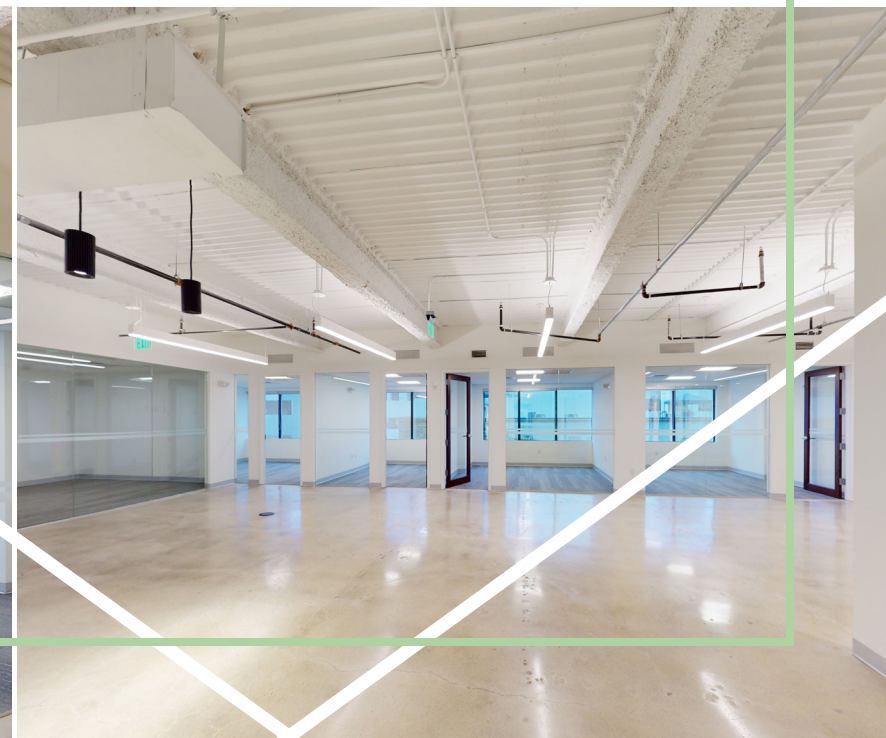

Eighth Floor