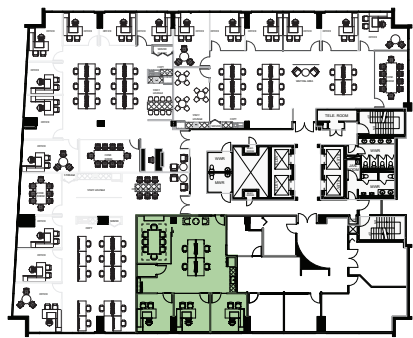

# MOVE IN READY SUITE 840 - 1,581 RSF

Where workplace meets convenience.

2121 PONCE

Floor Plan

Suite 840 | 1,581 S.F.

Finish Palette

360  
Virtual Tour

Carpet

Paint

Terrazzo Floor

Laminate Cabinetry

Countertop

Tile Backsplash

Eighth Floor

Conceptual Images Only