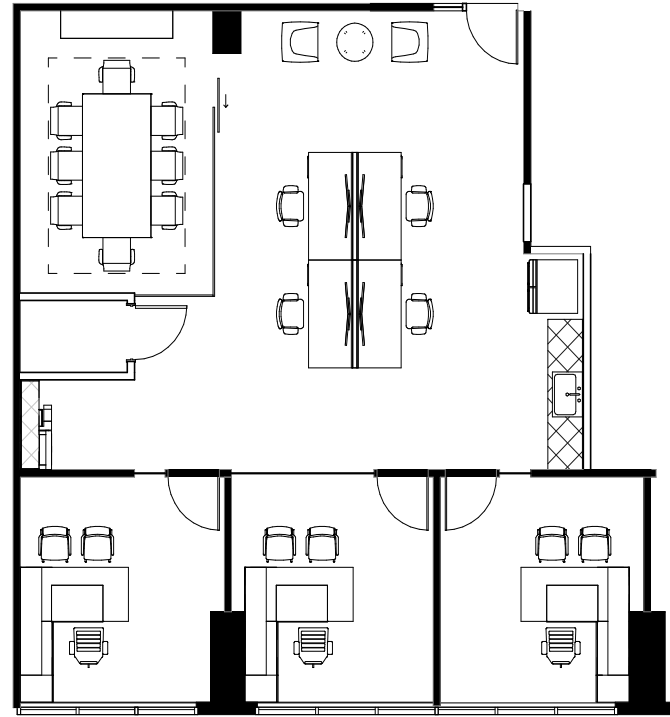

# MOVE IN READY SUITE 840 - 1,581 RSF

Where workplace meets convenience.

2121 PONCE

Floor Plan

Suite 840 | 1,581 S.F.

Finish Palette

360  
Virtual Tour

Carpet

Paint

Terrazzo Floor

Laminate Cabinetry

Countertop

Tile Backsplash

Eighth Floor

Conceptual Images Only