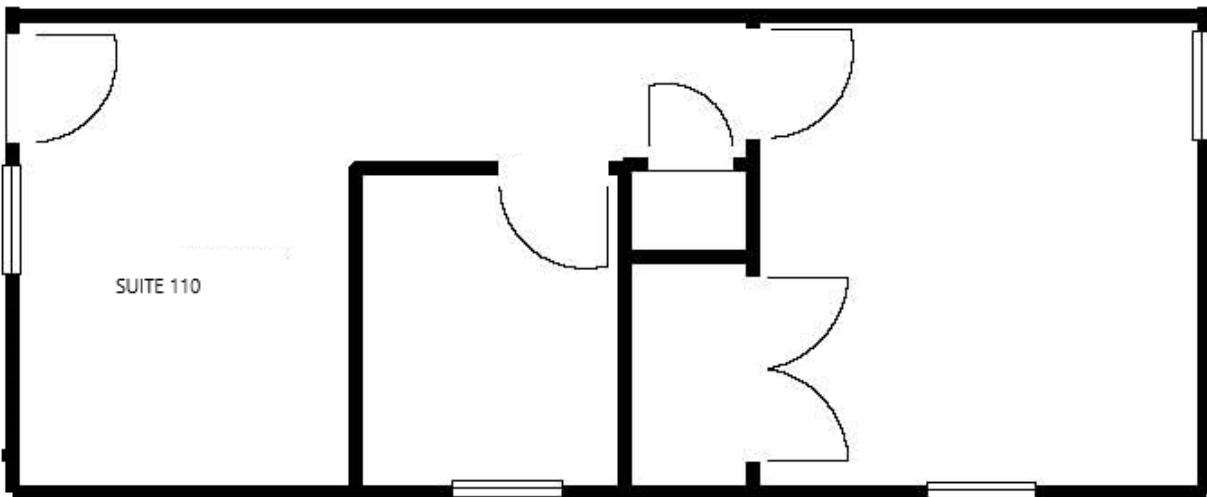

2801 Regal Road, Suite 110

Royal Center Office Park

Plano, Texas

Suite 110
497 RSF
\$19 PSF

Not Exact -
Not to Scale

For Additional Information, Contact:

Radha Driver 972.422.4515

DOUBLE H
Realty Services, LLC