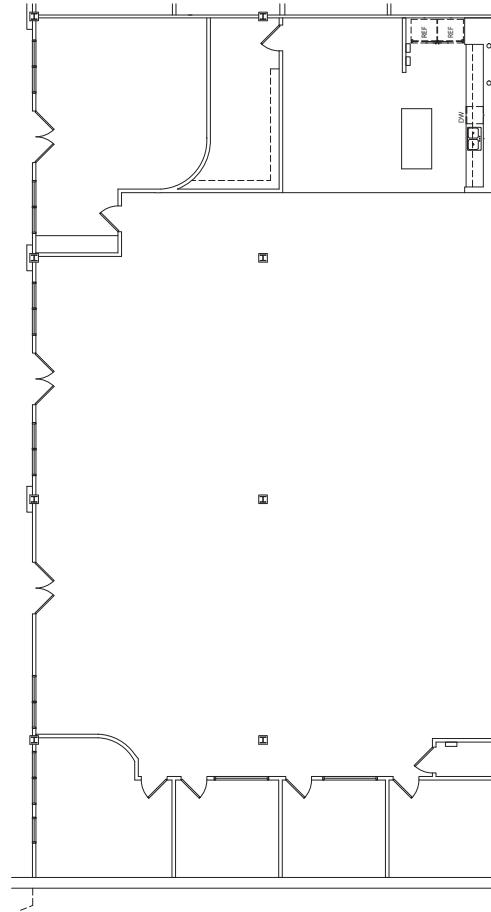

DESIGN CENTER

127 WEST WORTHINGTON AVE

ATRIUM BUILDING

SUITE 100
6,643 RSF

CONTACT:

CHARLEY LEAVITT

704.634.8254

charley.leavitt@streamrealty.com