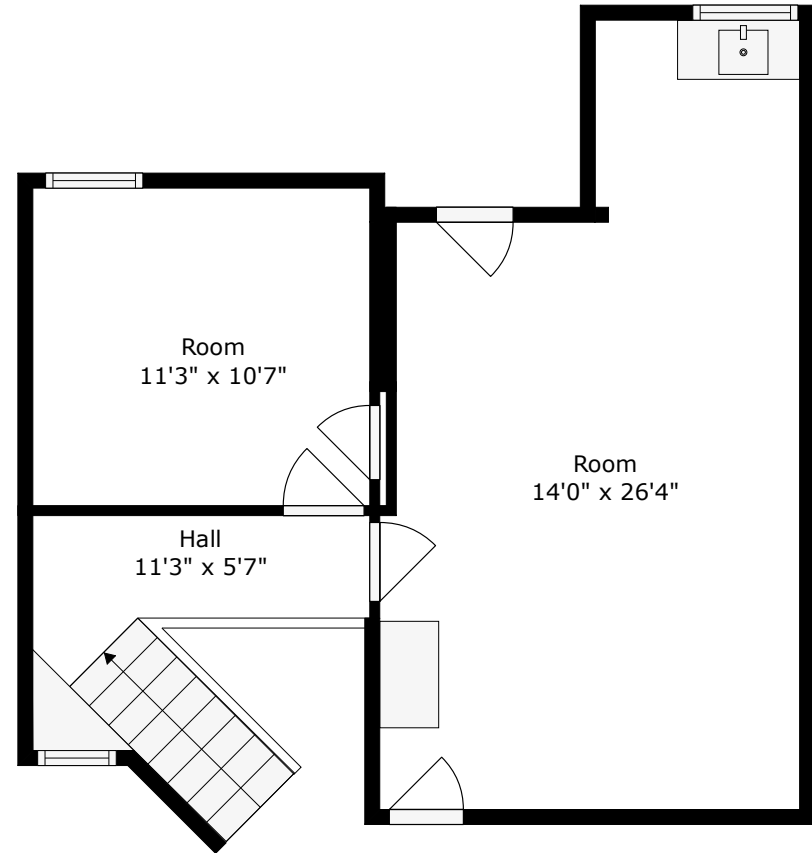

105 Wappoo Creek Drive 2B

Charleston, SC 29412

TOTAL: 1450 sq. ft
1st floor: 923 sq. ft, 2nd floor: 527 sq. ft
EXCLUDED AREAS: PORCH: 14 sq. ft, WALLS: 89 sq. ft

Floor 1

TOTAL: 1450 sq. ft

1st floor: 923 sq. ft, 2nd floor: 527 sq. ft

EXCLUDED AREAS: PORCH: 14 sq. ft, WALLS: 89 sq. ft

Floor 2

TOTAL: 1450 sq. ft
1st floor: 923 sq. ft, 2nd floor: 527 sq. ft
EXCLUDED AREAS: PORCH: 14 sq. ft, WALLS: 89 sq. ft