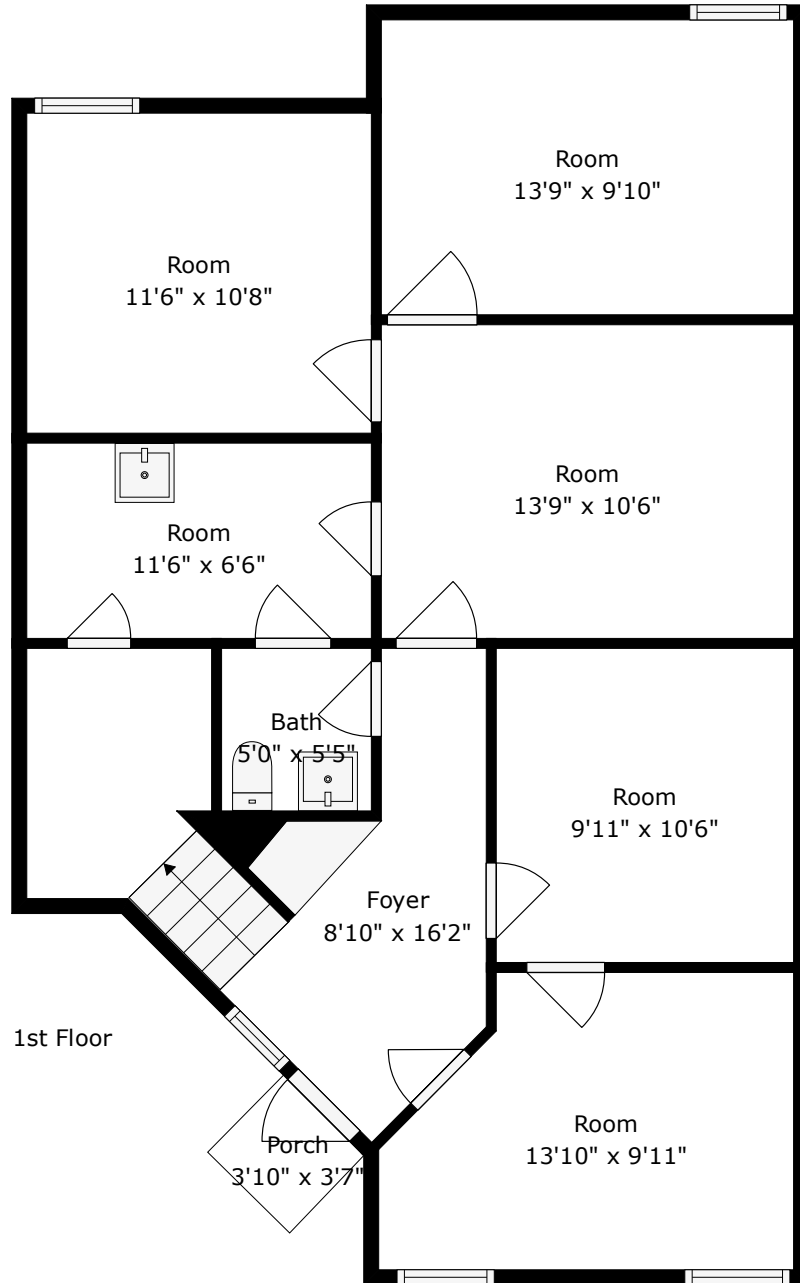

105 Wappoo Creek Drive 2B

Charleston, SC 29412

TOTAL: 1450 sq. ft
1st floor: 923 sq. ft, 2nd floor: 527 sq. ft
EXCLUDED AREAS: PORCH: 14 sq. ft, WALLS: 89 sq. ft

Floor 1

TOTAL: 1450 sq. ft

1st floor: 923 sq. ft, 2nd floor: 527 sq. ft

EXCLUDED AREAS: PORCH: 14 sq. ft, WALLS: 89 sq. ft

Floor 2

TOTAL: 1450 sq. ft
1st floor: 923 sq. ft, 2nd floor: 527 sq. ft
EXCLUDED AREAS: PORCH: 14 sq. ft, WALLS: 89 sq. ft