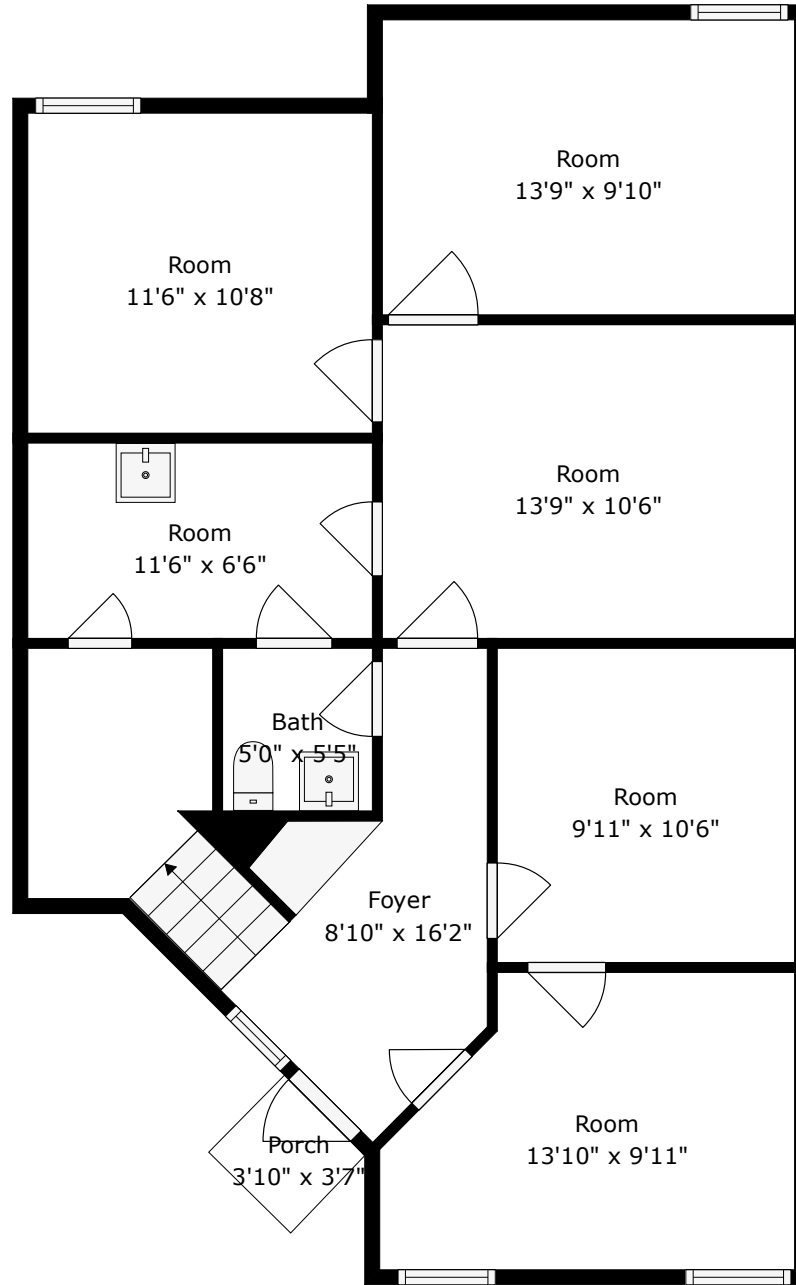

105 Wappoo Creek Drive 2B

Charleston, SC 29412

TOTAL: 1450 sq. ft
1st floor: 923 sq. ft, 2nd floor: 527 sq. ft
EXCLUDED AREAS: PORCH: 14 sq. ft, WALLS: 89 sq. ft

Floor 1

TOTAL: 1450 sq. ft

1st floor: 923 sq. ft, 2nd floor: 527 sq. ft

EXCLUDED AREAS: PORCH: 14 sq. ft, WALLS: 89 sq. ft

Floor 2

TOTAL: 1450 sq. ft
1st floor: 923 sq. ft, 2nd floor: 527 sq. ft
EXCLUDED AREAS: PORCH: 14 sq. ft, WALLS: 89 sq. ft