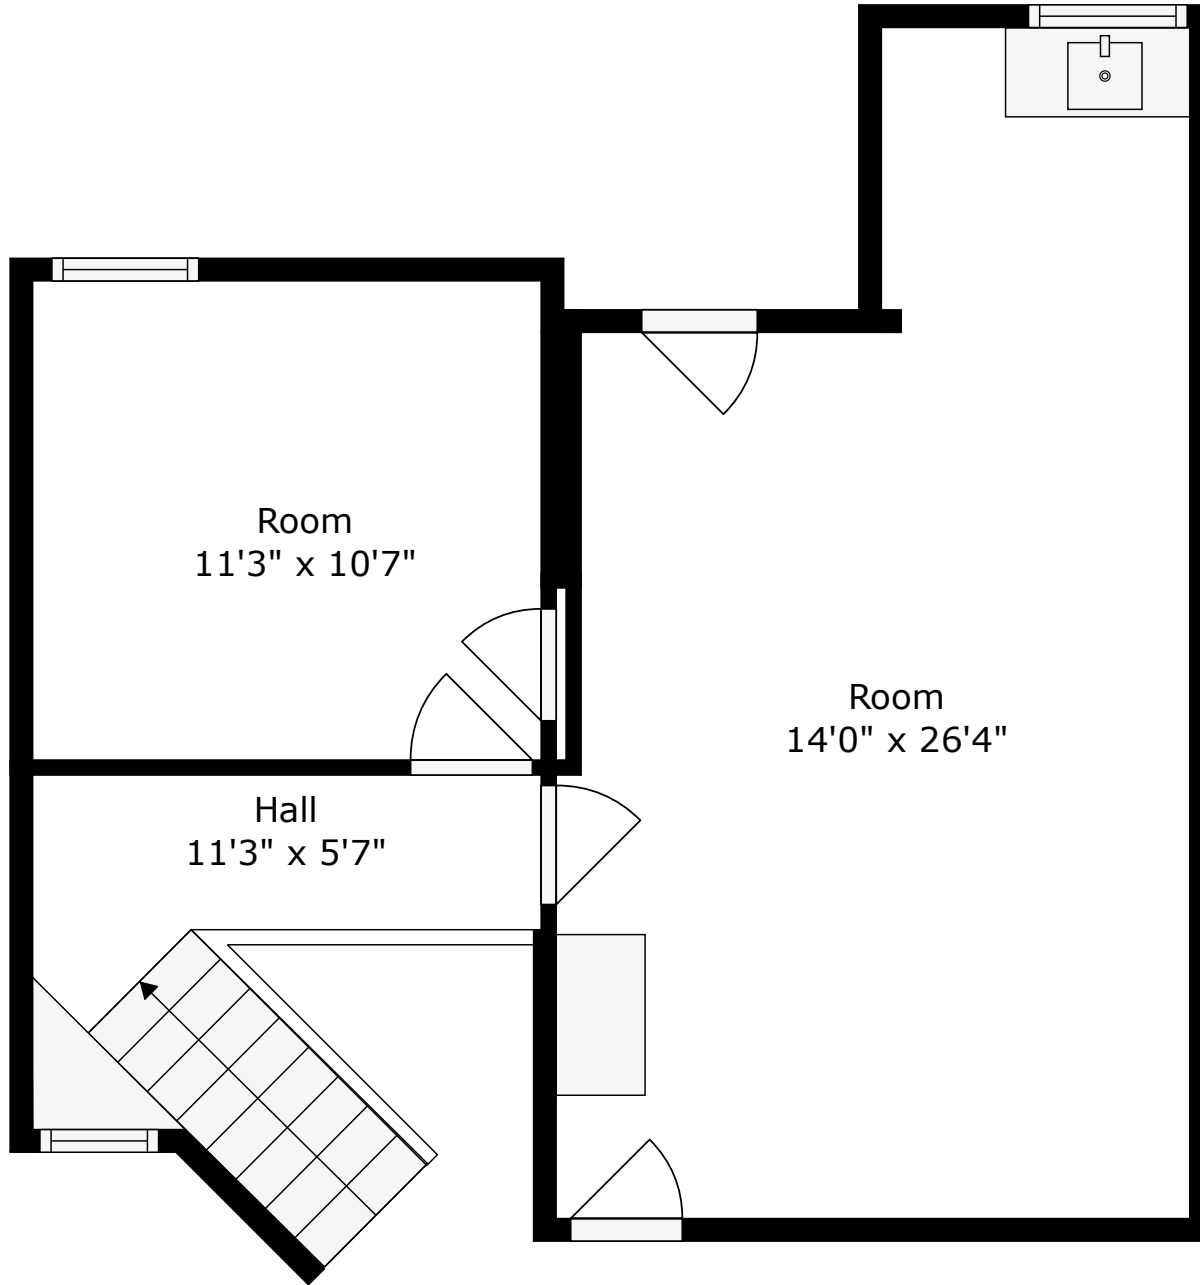

105 Wappoo Creek Drive 2B

Charleston, SC 29412

TOTAL: 1450 sq. ft
1st floor: 923 sq. ft, 2nd floor: 527 sq. ft
EXCLUDED AREAS: PORCH: 14 sq. ft, WALLS: 89 sq. ft

Floor 1

TOTAL: 1450 sq. ft

1st floor: 923 sq. ft, 2nd floor: 527 sq. ft

EXCLUDED AREAS: PORCH: 14 sq. ft, WALLS: 89 sq. ft

Floor 2

TOTAL: 1450 sq. ft
1st floor: 923 sq. ft, 2nd floor: 527 sq. ft
EXCLUDED AREAS: PORCH: 14 sq. ft, WALLS: 89 sq. ft