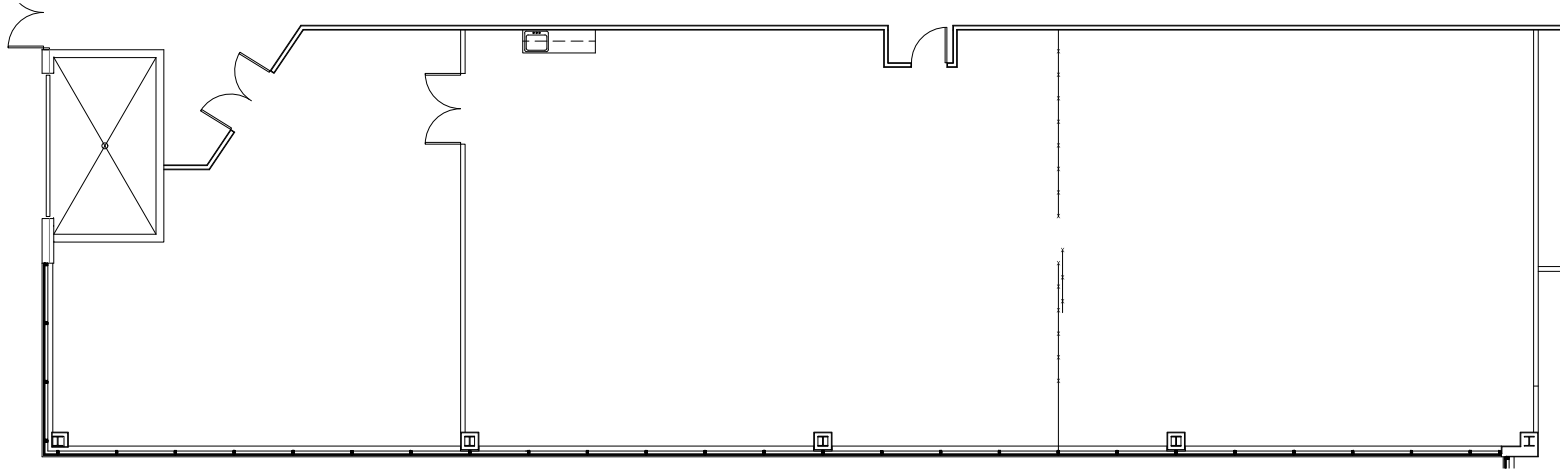

# SUITE 185

INTECH ONE | FIRST FLOOR | 6325 DIGITAL WAY | INDIANAPOLIS, IN

**schott**  
design

5,152 RSF

DATE: 11.12.24  
SCALE: NTS