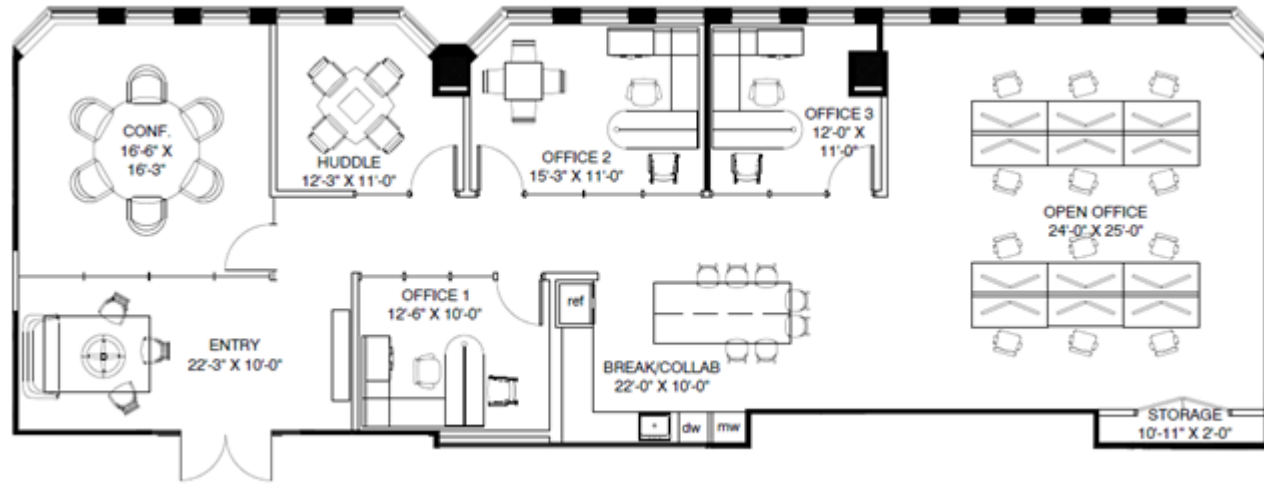

Suite 925 / 2,659 RSF

THE LEASING TEAM

ELLIOT PRIEUR

eprieur@gaedeke.com
214.273.3333

BRODIE BURKE

bburke@gaedeke.com
214.273.3308

LEMMON

OAK LAWN