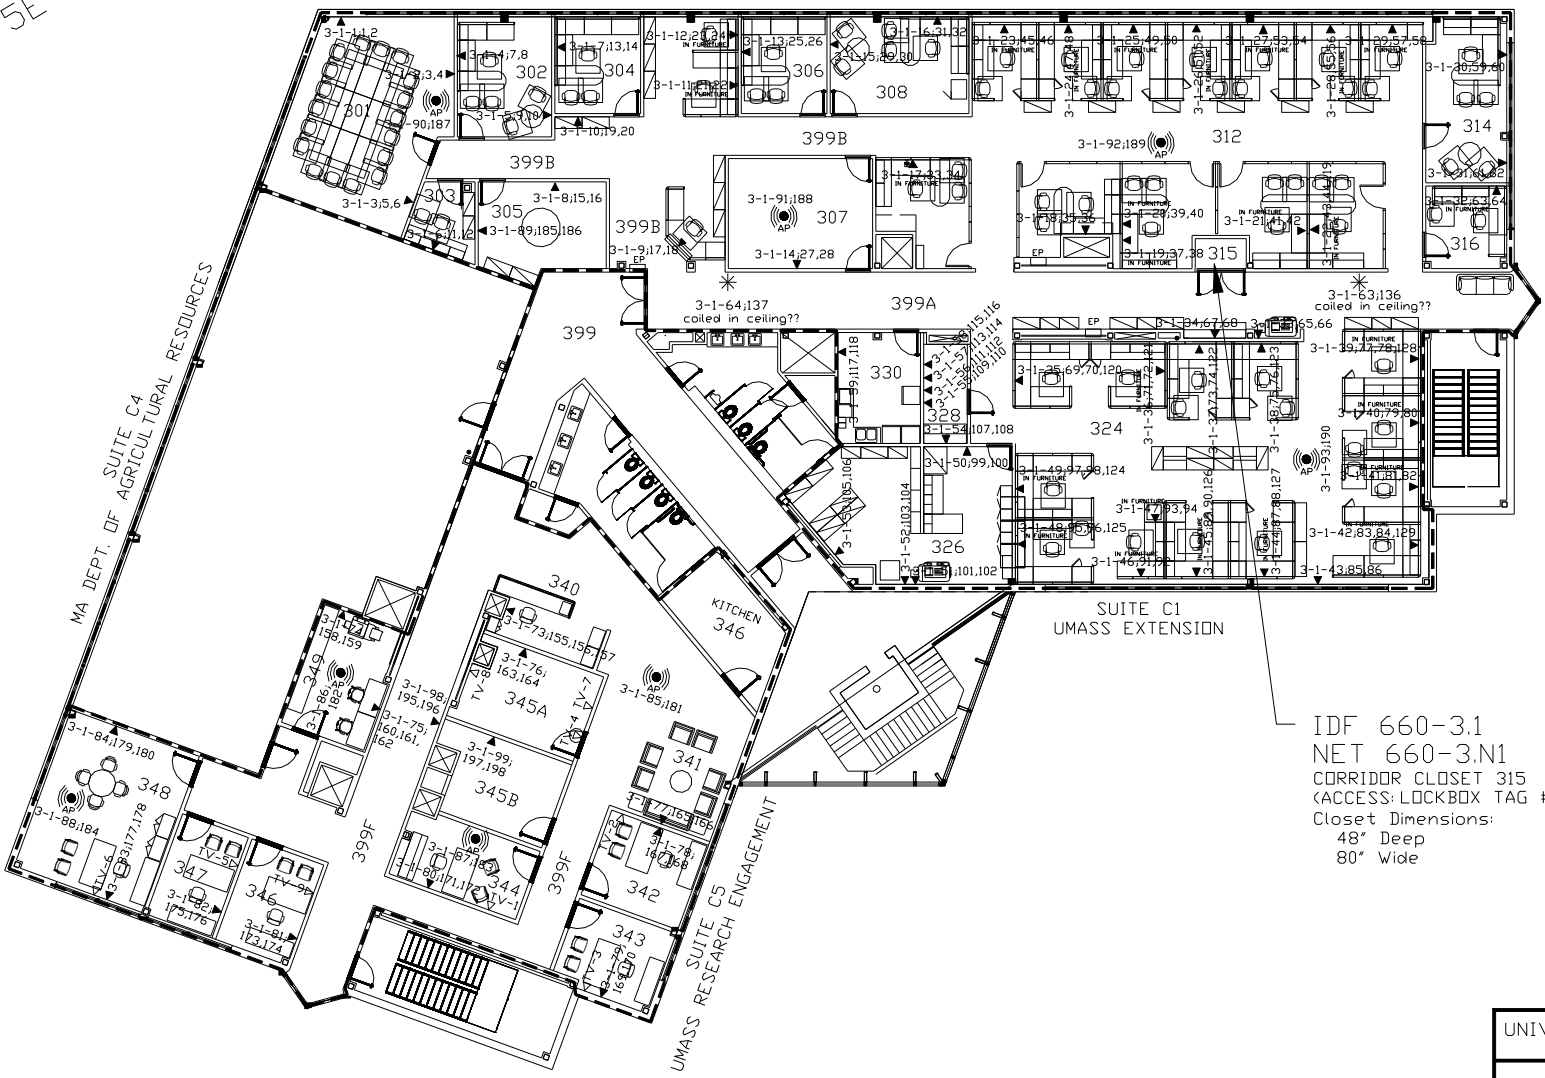

note:
PLENUM
CEILING!!!
CAT 5E MINIMUM

NO.	REVISIONS	DATE	BY
1	INITIAL	1-9-06	SES
23	CHANGE SUITE C5 TO "UMASS RESEARCH ENGAGEMENT"	3-23-16	EBA

IDF 660-3.1
NET 660-3.N1
CORRIDOR CLOSET 315
(ACCESS: LOCKBOX TAG #163)
Closet Dimensions:
48" Deep
80" Wide

SLOBODY BUILDING
BUILDING # 660
THIRD FLOOR PLAN

SCALE: 0 5 10'

UNIVERSITY OF MASSACHUSETTS OFFICE OF TELECOMMUNICATIONS	
SLOBODY BUILDING 660	
THIRD FLOOR PLAN	
NO. 10	DRAWN BY: N. CHAVEZ
SCALE: AS NOTED	CHECKED BY: G. SEPTON
PAGE 4 OF 4	FILE NAME: 660-3.DWG
APPROVED BY:	