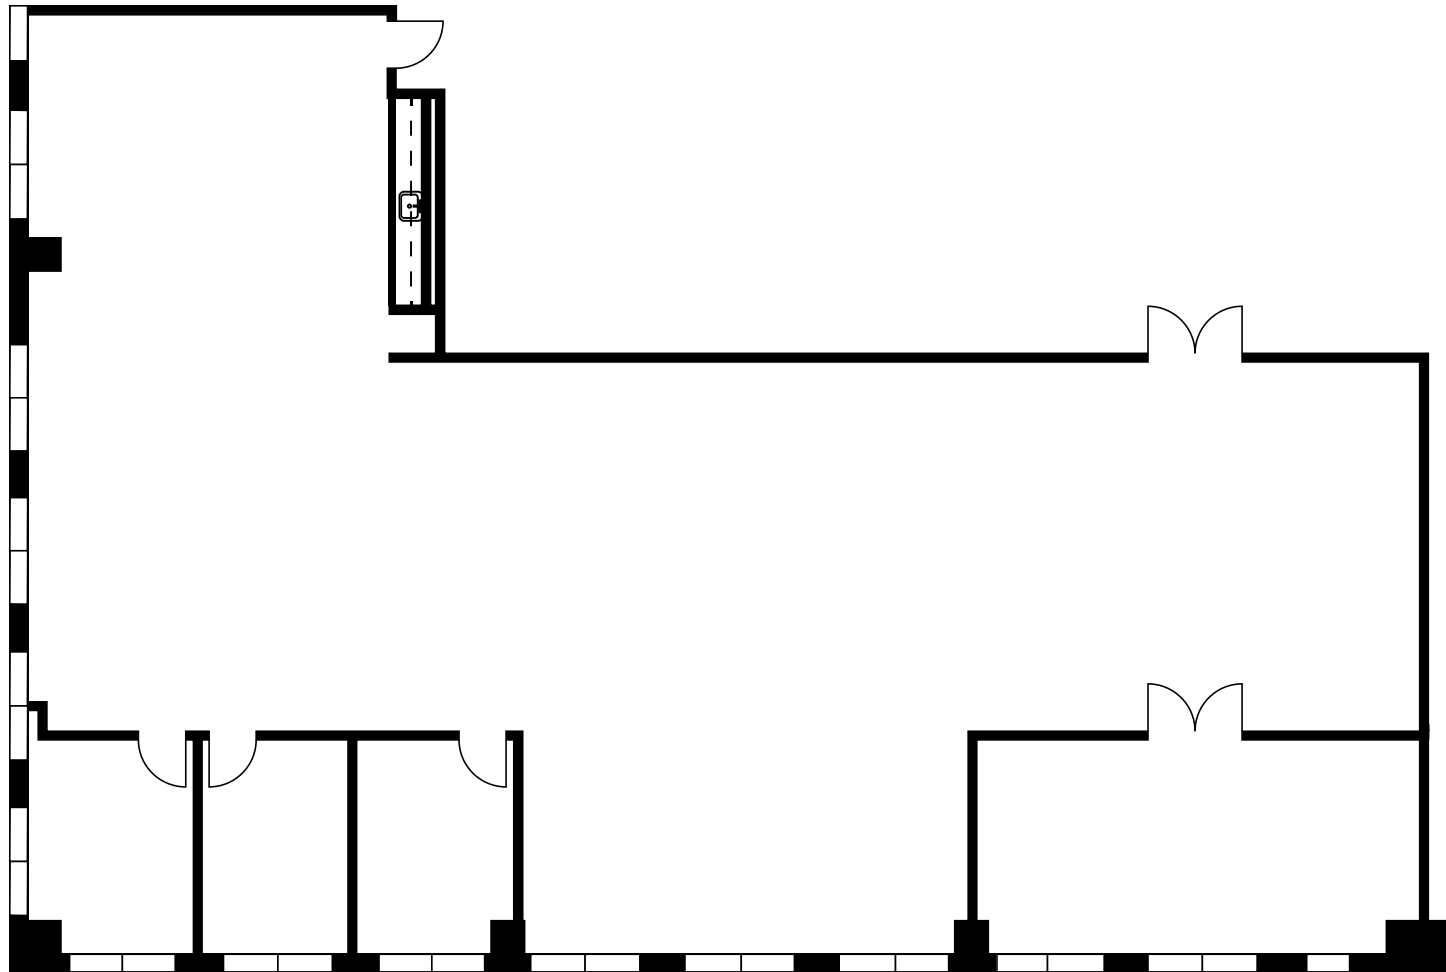

161 CORPORATE CENTER

6225 North State Highway 161 | Irving, Texas 75038

Suite 375
5,154 SF

CONTACTS

John Dickenson | 972.421.1971 | jdickenson@holtlunsford.com
Paul Hernandez | 972.380.3641 | phernandez@holtlunsford.com
Dylan Cummins | 972.585.5114 | dcummins@holtlunsford.com