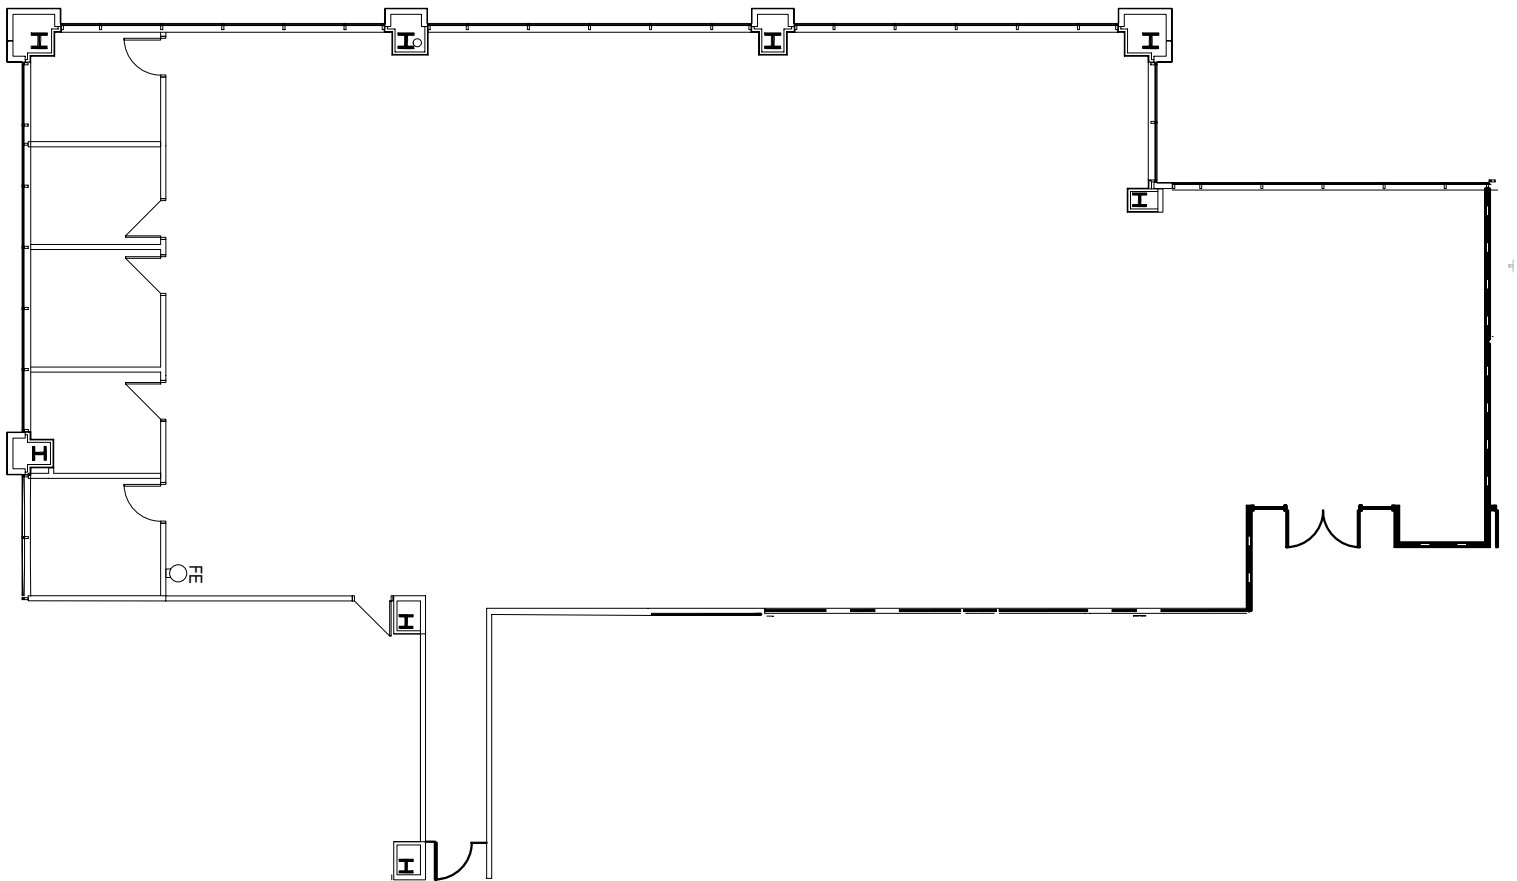

# CRABTREE

*Overlook*

**SUITE 300**  
**6,293 SF AVAILABLE**

**JANE DOGGETT, CCIM** | 919.625.8828  
Market Leader, Partner  
jane.doggett@foundrycommercial.com

**PATRICK BLACKLEY** | 919.274.9323  
Senior Vice President  
patrick.blackley@foundrycommercial.com