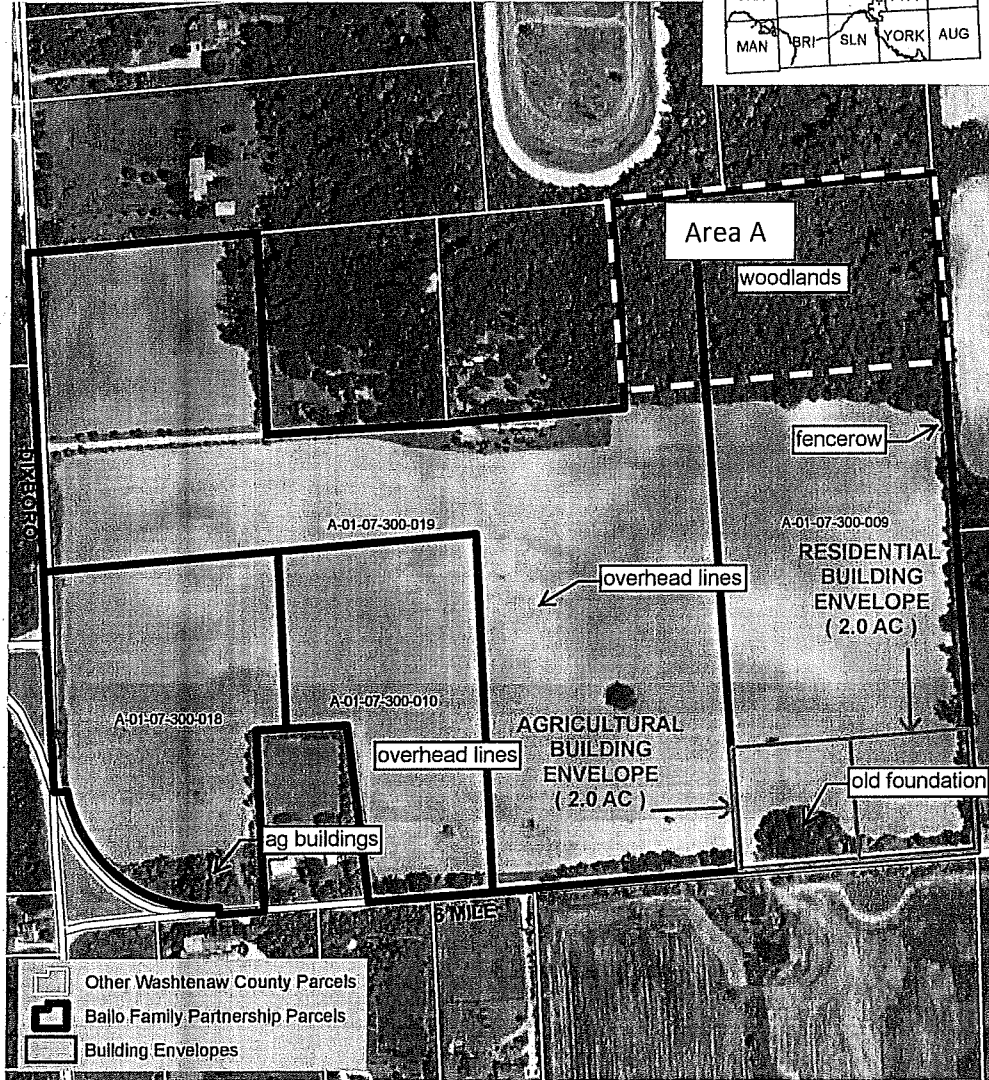

CURRENT CONDITIONS MAP

Bailo Family Partnership
Salem Township
70.868 Acres

Washtenaw County
Locator Map

Prepared by Legacy Land Conservancy for
Washtenaw County Parks & Recreation Commission
2012 Aerial Photo

Note: This map is not a legal survey and should not be construed as one.
Any assumption of legal status is hereby disclaimed.